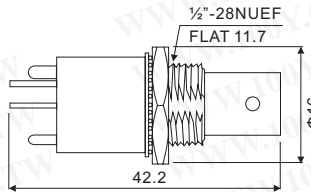

插板式BNC座

詳細產品規格-請點擊www.100y.com.tw

Part No.	Product No.	說明	重量
13749	MCI-7038	180°BNC 母 PC Mount	5.75G

Part No.	Product No.	說明	Impedance (Ω)	Cable Types
2937	MCI-7043-50ohm	BNC Female Panel Mount 180°	50	MCI
61471	MCI-7043-75ohm	BNC Female Panel Mount 180°	75	MCI

Part No.	Product No.	說明	Impedance (Ω)
2899	MCI-7044S-50ohm	BNC Female Panel Mount 90°	50
58406	MCI-7044S-75ohm	BNC Female Panel Mount 90°	75

鎖面板式公 / 母焊接頭

詳細產品規格-請點擊www.100y.com.tw

Part No.	Product No.	說明	Impedance (Ω)	重量
48874	B-7031	BNC Female Bulkhead+ WASHER+NUT	-	-
2396	MCI-7031	BNC Female Bulkhead+ WASHER+NUT	50Ω	4.75g
62266	MCI-7031	BNC Female Bulkhead+ WASHER+NUT	75Ω	4.75g

BNC對各款連結頭的 (T型或一字型) 轉換頭

Part No.	Product No.	說明
48513	1152	BNC 公 To F 母

Part No.	Product No.	說明
39440	1157	BNC 公-F 公

Part No.	Product No.	說明
39441	1175	F 公-BNC 母

Part No.	Product No.	說明
2895	2105	Double BNC Female
48880	B-7061	Double BNC Female