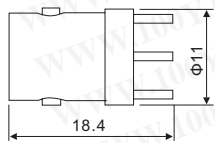

插板式BNC座

詳細產品規格-請點擊www.100y.com.tw

Part No.	Product No.	說明	重量
13749	MCI-7038	180°BNC 母 PC Mount	5.75G

Part No.	Product No.	說明	Impedance (Ω)	Cable Types
2937	MCI-7043-50ohm	BNC Female Panel Mount 180°	50	MCI
61471	MCI-7043-75ohm	BNC Female Panel Mount 180°	75	MCI

Part No.	Product No.	說明	Impedance (Ω)
2899	MCI-7044S-50ohm	BNC Female Panel Mount 90°	50
58406	MCI-7044S-75ohm	BNC Female Panel Mount 90°	75

鎖面板式公 / 母焊接頭

詳細產品規格-請點擊www.100y.com.tw

Part No.	Product No.	說明	Impedance (Ω)	重量
48874	B-7031	BNC Female Bulkhead+ WASHER+NUT	-	-
2396	MCI-7031	BNC Female Bulkhead+ WASHER+NUT	50Ω	4.75g
62266	MCI-7031	BNC Female Bulkhead+ WASHER+NUT	75Ω	4.75g