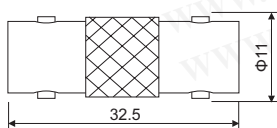

插板式BNC座

詳細產品規格-請點擊www.100y.com.tw

Part No.	Product No.	說明	重量
13749	MCI-7038	180°BNC 母 PC Mount	5.75G

Part No.	Product No.	說明	Impedance (Ω)	Cable Types
2937	MCI-7043-50ohm	BNC Female Panel Mount 180°	50	MCI
61471	MCI-7043-75ohm	BNC Female Panel Mount 180°	75	MCI

Part No.	Product No.	說明	Impedance (Ω)
2899	MCI-7044S-50ohm	BNC Female Panel Mount 90°	50
58406	MCI-7044S-75ohm	BNC Female Panel Mount 90°	75

鎖面板式公 / 母焊接頭

詳細產品規格-請點擊www.100y.com.tw

Part No.	Product No.	說明	Impedance (Ω)	重量
48874	B-7031	BNC Female Bulkhead+ WASHER+NUT	-	-
2396	MCI-7031	BNC Female Bulkhead+ WASHER+NUT	50Ω	4.75g
62266	MCI-7031	BNC Female Bulkhead+ WASHER+NUT	75Ω	4.75g

BNC對各款連結頭的 (T型或一字型) 轉換頭

Part No.	Product No.	說明
48513	1152	BNC 公 To F 母

Part No.	Product No.	說明
39440	1157	BNC 公-F 公

Part No.	Product No.	說明
39441	1175	F 公-BNC 母

Part No.	Product No.	說明
2895	2105	Double BNC Female
48880	B-7061	Double BNC Female