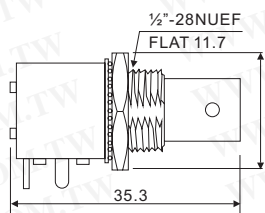

插板式BNC座

詳細產品規格-請點擊www.100y.com.tw

Part No.	Product No.	說明	重量
13749	MCI-7038	180°BNC 母 PC Mount	5.75G

Part No.	Product No.	說明	Impedance (Ω)	Cable Types
2937	MCI-7043-50ohm	BNC Female Panel Mount 180°	50	MCI
61471	MCI-7043-75ohm	BNC Female Panel Mount 180°	75	MCI

Part No.	Product No.	說明	Impedance (Ω)
2899	MCI-7044S-50ohm	BNC Female Panel Mount 90°	50
58406	MCI-7044S-75ohm	BNC Female Panel Mount 90°	75

鎖面板式公 / 母焊接頭

詳細產品規格-請點擊www.100y.com.tw

Part No.	Product No.	說明	Impedance (Ω)	重量
48874	B-7031	BNC Female Bulkhead+ WASHER+NUT	-	-
2396	MCI-7031	BNC Female Bulkhead+ WASHER+NUT	50Ω	4.75g
62266	MCI-7031	BNC Female Bulkhead+ WASHER+NUT	75Ω	4.75g

BNC對各款連結頭的 (T型或一字型) 轉換頭

Part No.	Product No.	說明
48513	1152	BNC 公 To F 母

Part No.	Product No.	說明
39440	1157	BNC 公-F 公

Part No.	Product No.	說明
39441	1175	F 公-BNC 母

Part No.	Product No.	說明
2895	2105	Double BNC Female
48880	B-7061	Double BNC Female