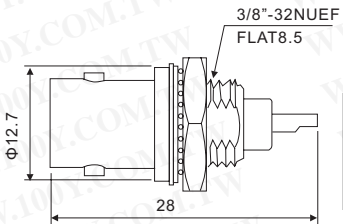

插板式BNC座

詳細產品規格-請點擊www.100y.com.tw

Part No.	Product No.	說明	重量
13749	MCI-7038	180°BNC 母 PC Mount	5.75G

Part No.	Product No.	說明	Impedance (Ω)	Cable Types
2937	MCI-7043-50ohm	BNC Female Panel Mount 180°	50	MCI
61471	MCI-7043-75ohm	BNC Female Panel Mount 180°	75	MCI

Part No.	Product No.	說明	Impedance (Ω)
2899	MCI-7044S-50ohm	BNC Female Panel Mount 90°	50
58406	MCI-7044S-75ohm	BNC Female Panel Mount 90°	75

鎖面板式公 / 母焊接頭

詳細產品規格-請點擊www.100y.com.tw

Part No.	Product No.	說明	Impedance (Ω)	重量
48874	B-7031	BNC Female Bulkhead+ WASHER+NUT	-	-
2396	MCI-7031	BNC Female Bulkhead+ WASHER+NUT	50Ω	4.75g
62266	MCI-7031	BNC Female Bulkhead+ WASHER+NUT	75Ω	4.75g

BNC對各款連結頭的 (T型或一字型) 轉換頭

Part No.	Product No.	說明
48513	1152	BNC 公 To F 母

Part No.	Product No.	說明
39440	1157	BNC 公-F 公

Part No.	Product No.	說明
39441	1175	F 公-BNC 母

Part No.	Product No.	說明
2895	2105	Double BNC Female
48880	B-7061	Double BNC Female