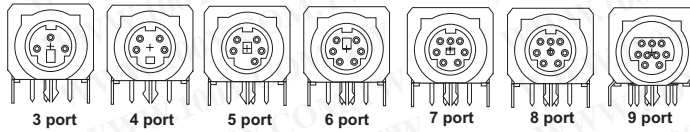

Mini-DIN 插板式母座

[詳細產品規格-請點擊www.100y.com.tw](http://www.100y.com.tw)

- Housing: PBT UL94V-0
- Terminal: Copper Alloy(Gold/Tin Plated Gold:1~3u")
- Shell: Copper Alloy
- Spring Shield: Stainless
- The Outer Shield Was Plated By Hanging Method

Part No.	Product No.	說明	Pins	Color
12655	DN-508BS-3	Mini-DIN 插板式母座	3P	黑
12220	DN-508BS-4-L	Mini-DIN 插板式母座	4p	黑
12656	DN-508BS-5	Mini-DIN 插板式母座	5P	黑
12657	DN-508BS-6	Mini-DIN 插板式母座	6P	黑
18922	DN-508BS-6B	Mini-DIN 插板式母座	6P	綠色
18921	DN-508BS-6C	Mini-DIN 插板式母座	6P	紫色
12658	DN-508BS-7	Mini-DIN 插板式母座	7P	黑
10271	DN-508BS-8-L	Mini-DIN 插板式母座	8p	黑
12659	DN-508BS-9	Mini-DIN 插板式母座	9P	黑

- 接點電阻：30m Ohm Max.
- 絕緣電阻：100M Ohm Min. AT 500VDC
- 額定電壓/電流：DC12V,2A Max;
AC100V,1A Max
- 介質耐壓：250VAC for 1 Minute

Part No.	Product No.	說明	Pins	Color
18924	DN-608E-6	Shielded Double mini-DIN 插板式母座	2*6P	Green on Top Purple on Bottom

- 接點電阻：30m Ohm Max
- 絕緣電阻：100M Ohm Min. AT 500VDC
- 額定電壓/電流：DC12V,2A Max;
AC 100V,1A Max
- 介質耐壓：250V AC For 1 Minute

Part No.	Product No.	說明	Pins	Color
47494	DN-608F-4-L	Shielded Double mini-DIN 插板式母座	2*4P	Green on Top Purple on Bottom