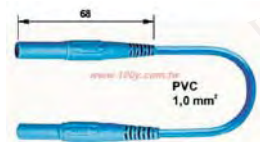

儀錶測試線

Fully insulated BNC test leads whose impedance 50Ω cable is moulded to be stackable 4mm plugs in red and black
Length:Overall length approx. 1M

Part No.	Product No.	製造廠商	說明	L	Color	重量
60053	LF-61	K&H	BNC to 4mm 香蕉接頭(有插座孔) 測試線	1M	黑/紅	66.1g

Part No.	Product No.	製造廠商	說明	L	Color
53227	MC-280012-015-21	MC	一頭的直徑是 2MM.另一頭直徑是 4MM 的測試線	15CM	黑

A set of five leads wire approx. 370mm long
Terminated at each end with a insulated miniature probes

Part No.	Product No.	說明	L	Color
3540	PL-15-37	雙微小鉤測試線	40cm/26AWG	Red+Black+Yellow+Green+Blue

Part No.	Product No.	製造廠商	說明	L	Color	重量
3541	PT-60	K&H	2mm 香蕉頭-小鉤測試線	60cm/20AWG	Red+Black	14g

Part No.	Product No.	說明	L	Color
13761	R8-B19-150	香蕉測試線	150cm	Red+Black+Yellow

Part No.	Product No.	說明	L	Color	重量
23898	R8-B19-150	4mm 香蕉測試線	150CM	Black+Yellow	152g

Part No.	Product No.	製造廠商	說明	L	Color
32418	XMF-414	MC	Φ4 mm 測試頭的測試線	100cm	紅色

柵板型配線盤(黑色)

DT-貫通型端子台-平檯鎖螺絲式

- Pitch: 7.62mm
- Rated voltage: 300V
- Rated current: 15A
- Plastic Housing: PA6.6, UL94V-0, Black
- Terminal: Brass, 0.8t, Tin plated
- Screw: Steel, M3, Nickel plated