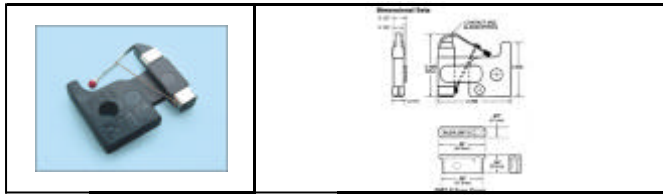

## Bussmann-GMT/GBA系列保險絲 Buaammann-GMT/GBAFuseSeries

詳細產品規格--請點擊[www.100y.com.tw](http://www.100y.com.tw)

**Fast-Acting Indicating Fuse 60Volts**  
**DC, 125Volts AC**  
**Voltage Rating:** 60Vdc, 125Vac  
**Interrupting Rating:** 300Amp, 125 Volt AC  
**Agency Approvals:** U.L. Recognized, Guide JFHR2, File E56412  
**Materials:**  
**Body:** Thermoplastic, U.L. 94VO flammability rating  
**Terminals:** Tin-plated Beryllium Copper  
**General Information:**  
 For telecommunications, computer, or control circuits.  
 Visual spring indicating and alarm circuit indicating.  
 Color coded flags designate ampere rating.

## Bussmann 其它保險絲系列 Buaammann Other Fuse Series

詳細產品規格--請點擊[www.100y.com.tw](http://www.100y.com.tw)

**170L1113**  
**40Amp SEMI-CONDUCTOR FUSE 660V**  
 14mm x 51mm WITH  
**INDICATOR**  
 VERY FAST ACTING (FAST BLOW)  
 CARTRIDGE TYPE (FERRULE)