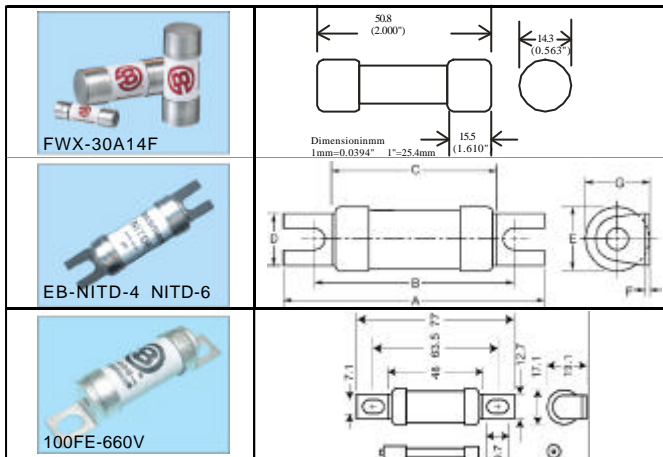

## Bussmann 其它保險絲系列 Buaammann Other Fuse Series

詳細產品規格--請點擊[www.100y.com.tw](http://www.100y.com.tw)

**170L1113**  
**40Amp SEMI-CONDUCTOR FUSE 660V**  
 14mm x 51mm WITH  
**INDICATOR**  
 VERY FAST ACTING (FAST BLOW)  
 CARTRIDGE TYPE (FERRULE)