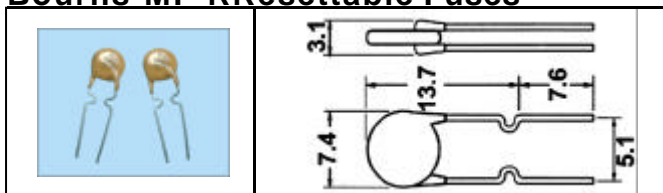

Bourns-MF-R 自復式保險絲系列 Bourns-MF-R Resettable Fuses

返覆式電流保護器，適用電子線路電流
過載自動保護，省卻替換保險絲功能
適用 ISDN, PC, M/B, NOTEBOOK, DC/DC
電池組, 雨刷馬達電源供應器... 等

PartNo.	ProductNo.	Manuf.	Description	Vdc(max.)	I_{max}(A)	R_{ih}/R_{at}( )	Size A*B*C(mm)	I_h(A)
14848	MF-R040	Bourns	自動回復式保險絲	60V	40A	0.52/0.86	7.4*21.3*5.1	40A