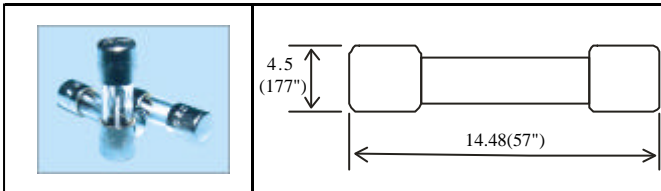

Littelfuse-2AG-229系列保險絲 Littelfuse-2AG-229FuseSeries

詳細產品規格--請點擊www.100y.com.tw

The 2AG SLO-Blo fuses are available in cartridge form or with axial leads. Axial leaded fuses are board washable. 2AG fuses provide the same performance characteristics as their 3AG counterpart, while occupying one-third the space. Sleeve fuses are available.

AGENCY APPROVALS: Listed by Underwriters Laboratories and Certified by CSA through 3.5 amperes. Recognized under the Components Program of Underwriters Laboratories from 4 through 7 amperes. 229004 and 229005 approved by MITI. 230001 through 230005 approved by METI.

AGENCY FILE NUMBERS: ULE10480, CSALR29862.

PartNo.	ProductNo.	Manuf.	Description	Size	Current(A)	Volt	IR(A)
17081	2AG-229-0.5A	Littelfuse	慢熔玻璃管保險絲	4.5*14.5mm	0.5A	250V	10kA/125Vac
17082	2AG-229-2A	Littelfuse	慢熔保險絲	4.5*14.5mm	2A	250V	10kA/125Vac