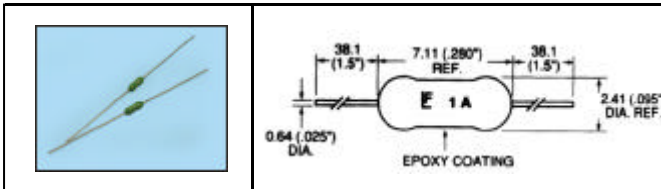

Littelfuse-PICO II 251/253系列保險絲 Littelfuse-PICO II 251/253FuseSeries

詳細產品規格--請點擊www.100y.com.tw

AGENCY APPROVALS:

Recognized under the Components Program of Underwriters Laboratories and Certified by CSA. Approved by METI from 1 through 5 amperes.

AGENCY FILE NUMBERS: ULE10480, CSALR29862.

REFERENCE TO MIL SPEC: Available in FM110 on QPL for MIL-PRF-23419. To order, change 251 to 253 as shown below.

INTERRUPTING RATINGS:

300 amperes at rated voltage VDC. 50 amperes at rated voltage VAC.

PartNo.	ProductNo.	Manuf.	Description	Size	Amp. Rating	Volt. Rating	IR(A)
24396	R251-0.125A	Littelfuse	PICO II Very Fast-Acting Subminiature Axial leaded 保險絲	2.41*7.1mm	0.125A	125V	50A/Vac300A/Vac
13018	R251-0.25A	Littelfuse	PICO II Very Fast-Acting Subminiature Axial leaded 保險絲	2.41*7.1mm	0.25A	125V	50A/Vac300A/Vac
10082	R251-0.5A	Littelfuse	PICO II Very Fast-Acting Subminiature Axial leaded 保險絲	2.41*7.1mm	0.5A	125V	50A/Vac300A/Vac
10110	R251-1.5A	Littelfuse	PICO II Very Fast-Acting Subminiature Axial leaded 保險絲	2.41*7.1mm	1.5A	125V	50A/Vac300A/Vac
13406	R251-10A	Littelfuse	PICO II Very Fast-Acting Subminiature Axial leaded 保險絲	2.41*7.1mm	10A	125V	50A/Vac300A/Vac
18064	R251-15A	Littelfuse	PICO II Very Fast-Acting Subminiature Axial leaded 保險絲	2.41*7.1mm	15A	32V	50A/Vac300A/Vac
11190	R251-1A	Littelfuse	PICO II Very Fast-Acting Subminiature Axial leaded 保險絲	2.41*7.1mm	1A	125V	50A/Vac300A/Vac
11191	R251-2A	Littelfuse	PICO II Very Fast-Acting Subminiature Axial leaded 保險絲	2.41*7.1mm	2A	125V	50A/Vac300A/Vac
10153	R251-3A	Littelfuse	PICO II Very Fast-Acting Subminiature Axial leaded 保險絲	2.41*7.1mm	3A	125V	50A/Vac300A/Vac
10154	R251-4A	Littelfuse	PICO II Very Fast-Acting Subminiature Axial leaded 保險絲	2.41*7.1mm	4A	125V	50A/Vac300A/Vac
11192	R251-5A	Littelfuse	PICO II Very Fast-Acting Subminiature Axial leaded 保險絲	2.41*7.1mm	5A	125V	50A/Vac300A/Vac
11193	R251-7A	Littelfuse	PICO II Very Fast-Acting Subminiature Axial leaded 保險絲	2.41*7.1mm	7A	125V	50A/Vac300A/Vac