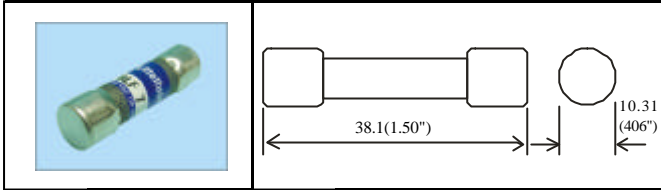

FUSES & CIRCUIT PROTECTION

PartNo.	ProductNo.	Manuf.	Description	Size	Current(A)	Volt	IR(A)
26956	NLS70	Littelfuse	NLS-ONE-TIME保險絲	127*20.6mm	70A	600Vac/dc	50kAac/20kAac
26945	NLS8	Littelfuse	NLS-ONE-TIME保險絲	127*20.6mm	8A	600Vac/dc	50kAac/20kAac
26957	NLS80	Littelfuse	NLS-ONE-TIME保險絲	127*20.6mm	80A	600Vac/dc	50kAac/20kAac
26958	NLS90	Littelfuse	NLS-ONE-TIME保險絲	127*20.6mm	90A	600Vac/dc	50kAac/20kAac

Littelfuse-BLF/BLN系列保險絲 Littelfuse-BLF/BLNFuseSeries

詳細產品規格--請點擊www.100y.com.tw

BLF Fuses

FAST-ACTING 125/250VAC

Laminated tube BLF fuses are the lowest priced midget fuse. They are suitable for control circuit and instrument protection in dry locations.

Voltage Ratings: 250 Volts AC: 1/2 15 amperes; 125 Volts AC: 20 30 amperes
Interrupting Rating: 10,000 amperes rms symmetrical

Approvals: Standard 248-14 ULL listed (File No: E10480) CSA Certified (File No: LR29862)

Dimensions: 13/32"x1-1/2"

PartNo.	ProductNo.	Manuf.	Description	Size	Current(A)	Volt	IR(A)
14489	BLF7	Littelfuse	Fast-Acting Laminated Body Midget Fuse	38.1*10.31mm	7A	250V	10KA