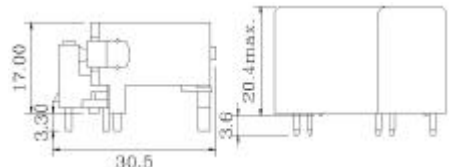

Part No.	ProductNo.	Manuf.	Description	ContactRating	Type	ContactArrangement	CoilVoltage	OutlineLxWxH
22868	TR90-12D-C-A	TTI	TTI Relay	30A/14VDC	TR90	1 From A	12VDC	30*24.3*19.5
22869	TR90-12D-C-C	TTI	TTI Relay	10A/14VDC	TR90	1 From C	12VDC	
22871	TR90-12D-SB-A4	TTI	TTI Relay	30A/14VDC	TR90	1 From A	12VDC	
22872	TR90-12D-SC-A	TTI	TTI Relay	30A/14VDC	TR90	1 From A	12VDC	30*24.3*19.5
22873	TR90-24D-SC-A	TTI	TTI Relay	30A/14VDC	TR90	1 From A	24VDC	30*24.3*19.5
22874	TR90-24D-SC-C	TTI	TTI Relay	10A240VAC/28VDC	TR90	1 From C	24VDC	30*24.3*19.5
22875	TR90-48D-SC-A	TTI	TTI Relay	30A240VAC/28VDC	TR90	1 From A	48VDC	30*24.3*19.5