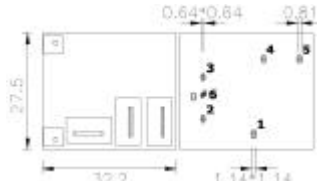

Part No.	ProductNo.	Manuf.	Description	ContactRating	Type	ContactArrangement	CoilVoltage	OutlineLxWxH
22877	TR91-12D-SC-A	TTI	TTI Relay	30A/240VAC	TR91	1 From A	12VDC	32.2*27.5*28
22878	TR91-24D-SC-C	TTI	TTI Relay	15A/240VAC	TR91	1 From C	24VDC	32.2*27.5*28
22879	TR91F-12D-SC-C	TTI	TTI Relay	20A/240VAC	TR91F	1 From C	12VDC	50.3*27.5*28