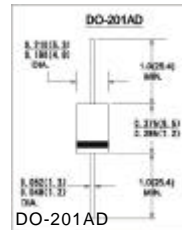

## DACO 超級快速回復二極體 DACOSuper-FastRecoveryRectifiers

詳細產品規格--請點擊[www.100y.com.tw](http://www.100y.com.tw)

TO-220AB

TO-247AD

DO-201AD

ITO-220AC

PartNo.	ProductNo.	Manuf.	Description	Trr(nS)	Io(A)	Vrrm	Pins/Package
24960	BYG22A	DACO	DACO-SUPER-FAST RECOVERY RECTIFIER	25	2.0	50	DO-214AC
24961	BYG22B	DACO	DACO-SUPER-FAST RECOVERY RECTIFIER	25	2.0	100	DO-214AC
24962	BYG22C	DACO	DACO-SUPER-FAST RECOVERY RECTIFIER	25	2.0	150	DO-214AC
24963	BYG22D	VISHAY	DACO-SUPER-FAST RECOVERY RECTIFIER	25	2.0	200	DO-214AC
24956	E1A	DACO	DACO-SUPER-FAST RECOVERY RECTIFIER	35	1.0	50	DO-214AC
24957	E1B	DACO	DACO-SUPER-FAST RECOVERY RECTIFIER	35	1.0	100	DO-214AC
24958	E1C	DACO	DACO-SUPER-FAST RECOVERY RECTIFIER	35	1.0	150	DO-214AC
24959	E1D	DACO	DACO-SUPER-FAST RECOVERY RECTIFIER	35	1.0	200	DO-214AC
24964	ER1A	DACO	DACO-SUPER-FAST RECOVERY RECTIFIER	35	1.0	50	DO-214AA
24965	ER1B	DACO	DACO-SUPER-FAST RECOVERY RECTIFIER	35	1.0	100	DO-214AA
24966	ER1C	DACO	DACO-SUPER-FAST RECOVERY RECTIFIER	35	1.0	150	DO-214AA
24967	ER1D	DACO	DACO-SUPER-FAST RECOVERY RECTIFIER	35	1.0	200	DO-214AA
24968	ER1E	DACO	DACO-SUPER-FAST RECOVERY RECTIFIER	35	1.0	300	DO-214AA