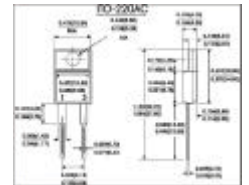

## DACO 超級快速回復二極體 DACOSuper-FastRecoveryRectifiers

詳細產品規格--請點擊[www.100y.com.tw](http://www.100y.com.tw)

TO-220AB

TO-247AD

DO-201AD

ITO-220AC

PartNo.	ProductNo.	Manuf.	Description	Trr(nS)	Io(A)	Vrrm	Pins/Package
24960	BYG22A	DACO	DACO-SUPER-FAST RECOVERY RECTIFIER	25	2.0	50	DO-214AC
24961	BYG22B	DACO	DACO-SUPER-FAST RECOVERY RECTIFIER	25	2.0	100	DO-214AC
24962	BYG22C	DACO	DACO-SUPER-FAST RECOVERY RECTIFIER	25	2.0	150	DO-214AC
24963	BYG22D	VISHAY	DACO-SUPER-FAST RECOVERY RECTIFIER	25	2.0	200	DO-214AC
24956	E1A	DACO	DACO-SUPER-FAST RECOVERY RECTIFIER	35	1.0	50	DO-214AC
24957	E1B	DACO	DACO-SUPER-FAST RECOVERY RECTIFIER	35	1.0	100	DO-214AC
24958	E1C	DACO	DACO-SUPER-FAST RECOVERY RECTIFIER	35	1.0	150	DO-214AC
24959	E1D	DACO	DACO-SUPER-FAST RECOVERY RECTIFIER	35	1.0	200	DO-214AC
24964	ER1A	DACO	DACO-SUPER-FAST RECOVERY RECTIFIER	35	1.0	50	DO-214AA
24965	ER1B	DACO	DACO-SUPER-FAST RECOVERY RECTIFIER	35	1.0	100	DO-214AA
24966	ER1C	DACO	DACO-SUPER-FAST RECOVERY RECTIFIER	35	1.0	150	DO-214AA
24967	ER1D	DACO	DACO-SUPER-FAST RECOVERY RECTIFIER	35	1.0	200	DO-214AA
24968	ER1E	DACO	DACO-SUPER-FAST RECOVERY RECTIFIER	35	1.0	300	DO-214AA