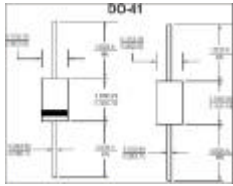

## DACO-P4KE-TVS DACO-P4KE Series TVS

詳細產品規格--請點擊[www.100y.com.tw](http://www.100y.com.tw)

**FEATURES:**

Plastic package has Underwrites Laboratory  
Flammability Classification 94V-0  
Glass passivated chip junction in DO-41  
Package 400W surge capability at 1ms  
Excellent clamping capability  
Low zener impedance

Fast response time: typical less than 1.0ps  
from 0 volt to BVmin  
Typical less than 1uA above 10VR  
High temperature soldering guaranteed:  
265 /10seconds/0.375"(9.5mm)  
lead length/5lbs.(2.3kg) tension  
For Bidirectional use CorCA Suffix for types