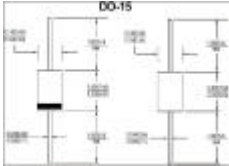

SEMICONDUCTORS-DISCRETES

PartNo.	ProductNo.	Description	Power	Stand-offVrwm	Vbrmin	Vbrmax	單向/雙向	Package
22142	P6KE39CA	瞬變電壓抑制二極管	600W	33.3V	37.1V	41V	雙向	DO-15
22143	P6KE43CA	瞬變電壓抑制二極管	600W	36.8V	40.9V	45.2V	雙向	DO-15
22139	P6KE6.8CA	瞬變電壓抑制二極管	600W	5.8V	6.45V	7.14V	雙向	DO-15
22144	P6KE82CA	瞬變電壓抑制二極管	600W	70.1V	77.9V	86.1V	雙向	DO-15
22140	P6KE9.1CA	瞬變電壓抑制二極管	600W	7.78V	8.65V	9.55V	雙向	DO-15

DACO-P6KE-瞬變電壓抑制二極管(TVS) DACO-P6KE-TVS

詳細產品規格--請點擊www.100y.com.tw

FEATURES:

- Plastic package has Underwrites Laboratory
- Flammability Classification 94V-0
- Glass passivated chip junction in DO-15
- Package 600W surge capability at 1ms
- Excellent clamping capability
- Low Zener impedance

- Fast response time: typical less than 1.0ps from 0 volts to BVmin
- Typical less than 1uA above 10V
- High temperature soldering guaranteed: 265 /10seconds/0.375"(9.5mm) lead length/5lbs.(2.3kg) tension
- For Bidirectional use CorCAS suffix for types