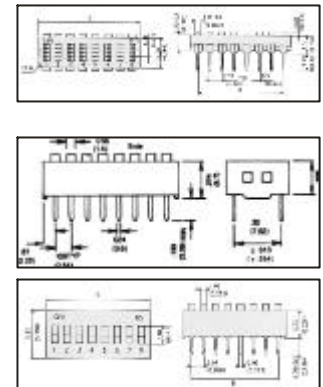

SWITCHES & CONTROL GEAR

指撥開關
指撥開關

Switches(In-LineSwitches)

詳細產品規格--請點擊www.100y.com.tw

詳細產品規格--請點擊www.100y.com.tw

PartNo.	ProductNo.	Manuf.	Description	No.ofposition
12988	DSHP04TSGET		SMD型-指撥開關	4-P
12989	DSHP06TSGET		SMD型-指撥開關	6-P
12990	DSHP08TSGET		SMD型-指撥開關	8-P
17515	RI-04-H		IC型指撥開關	4-P
17516	RI-06-H		IC型指撥開關	6-P
17517	RI-08-H		IC型指撥開關	8-P
3594	RIR-03-S		IC型指撥開關	3-P
3595	RIR-04-S		IC型指撥開關	4-P
3596	RIR-06-S		IC型指撥開關	6-P
3597	RIR-08-S		IC型指撥開關	8-P
17248	RM-04	RESON	SURFACE MOUNTING TYPE DIP SWITCH	4P
18694	RM-05	RESON	SURFACE MOUNTING TYPE DIP SWITCH	5P
17249	RM-06	RESON	SURFACE MOUNTING TYPE DIP SWITCH	6P
17250	RM-07	RESON	SURFACE MOUNTING TYPE DIP SWITCH	7P
17251	RM-08	RESON	SURFACE MOUNTING TYPE DIP SWITCH	8P
17252	RM-10		SURFACEMOUNTING TYPEDIP SWITCH	10P
22095	RS-01-B		DIP 指撥開關	01-P
3599	RS-02-B		DIP 指撥開關	2-P
3598	RS-03-B		DIP 指撥開關	3-P
3600	RS-04-B		DIP 指撥開關	4-P
22096	RS-05-B		DIP 指撥開關	05-P
6792	RS-06-B		DIP 指撥開關	6-P
6793	RS-07-B		DIP 指撥開關	7-P
3601	RS-08-B		DIP 指撥開關	8-P
22097	RS-09-B		DIP 指撥開關	09-P
6794	RS-10-B		DIP 指撥開關	10-P
4492	RS-12-B		DIP 指撥開關	12-P
19486	RSR-02-B			
19487	RSR-08-B			
19488	RSR-12-B			
3386	YDS-02		DIP 指撥開關	2P

DIP 側撥式指撥開關 Piano Type DIP Switches(In-Line Switches)

詳細產品規格--請點擊www.100y.com.tw