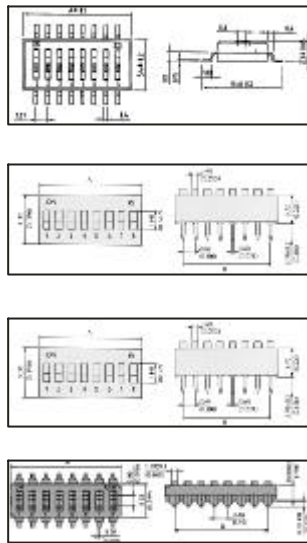

SWITCHES & CONTROL GEAR

指撥開關
指撥開關

Switches(In-LineSwitches)

詳細產品規格--請點擊www.100y.com.tw

詳細產品規格--請點擊www.100y.com.tw

PartNo.	ProductNo.	Manuf.	Description	No.ofposition
12988	DSHP04TSGET		SMD型-指撥開關	4-P
12989	DSHP06TSGET		SMD型-指撥開關	6-P
12990	DSHP08TSGET		SMD型-指撥開關	8-P
17515	RI-04-H		IC型指撥開關	4-P
17516	RI-06-H		IC型指撥開關	6-P
17517	RI-08-H		IC型指撥開關	8-P
3594	RIR-03-S		IC型指撥開關	3-P
3595	RIR-04-S		IC型指撥開關	4-P
3596	RIR-06-S		IC型指撥開關	6-P
3597	RIR-08-S		IC型指撥開關	8-P
17248	RM-04	RESON	SURFACE MOUNTING TYPE DIP SWITCH	4P
18694	RM-05	RESON	SURFACE MOUNTING TYPE DIP SWITCH	5P
17249	RM-06	RESON	SURFACE MOUNTING TYPE DIP SWITCH	6P
17250	RM-07	RESON	SURFACE MOUNTING TYPE DIP SWITCH	7P
17251	RM-08	RESON	SURFACE MOUNTING TYPE DIP SWITCH	8P
17252	RM-10		SURFACEMOUNTING TYPEDIP SWITCH	10P
22095	RS-01-B		DIP 指撥開關	01-P
3599	RS-02-B		DIP 指撥開關	2-P
3598	RS-03-B		DIP 指撥開關	3-P
3600	RS-04-B		DIP 指撥開關	4-P
22096	RS-05-B		DIP 指撥開關	05-P
6792	RS-06-B		DIP 指撥開關	6-P
6793	RS-07-B		DIP 指撥開關	7-P
3601	RS-08-B		DIP 指撥開關	8-P
22097	RS-09-B		DIP 指撥開關	09-P
6794	RS-10-B		DIP 指撥開關	10-P
4492	RS-12-B		DIP 指撥開關	12-P
19486	RSR-02-B			
19487	RSR-08-B			
19488	RSR-12-B			
3386	YDS-02		DIP 指撥開關	2P

DIP 側撥式指撥開關 Piano Type DIP Switches(In-Line Switches)

詳細產品規格--請點擊www.100y.com.tw