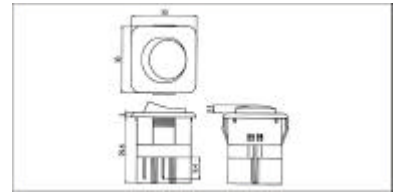

# SWITCHES & CONTROL GEAR

6093E

R13-104B-B/R

6100B-3P

R13-135B2-02

6100B

R13-1128BP-02

R13-205L-B/R

R13-244B-B/\_

PartNo.	ProductNo.	Manuf.	Description	Pins/TerminalType	ContactType	耐電流電壓值	Button/BodyColor
15086	R13-104B-B/R	SCI	搖頭開關	4P/DPST	ON/OFF	16A 125VAC/10A250VAC	紅色黑色
14133	R13-112BP-02	SCI	搖頭開關	3P	ON-OFF	10A125VAC/6A250VAC	附燈紅鈕黑底
14280	R13-135B2-02	SCI	搖頭開關	3P/.187"SQ Quick connect	SPSTON-OFF	10A/125VAC 6A/250VAC	黑按鈕黑底紅指示燈
14410	R13-205L-B/R	SCI	搖頭開關	4P/SO Solder	SPSTON-OFF	16A 125V/10A 250V	黑按鈕黑底/紅
14325	R13-244B-B/G	SCI	搖頭開關	4P/4.8*0.8t Quick connect	DPST ON-OFF	16A125V/10A250V	綠按鈕黑底
22070	R13-244B-B/R	SCI	搖頭開關	4P/4.8*0.8t Quick connect	DPST ON-OFF	16A125V/10A250V	紅按鈕黑底
14149	R13-66B-02	SCI	附燈電源切換開關	3P/QuickConnect	SPSTON-OFF	10A125VAC/6A250VAC	Red/Black
14283	R13-66L-05	SCI	搖頭開關	4P/SO Solder	SPSTON-OFF	10A/125V 6A/250V	黑按鈕黑底/LED燈
14409	R13-70B-B/R	SCI	搖頭開關	3P/6.3*0.8t Quick connect	SPSTON-OFF	16A125V/10A250VAC	紅按鈕黑底 附220V燈
14134	R13-72B-01	SCI	附燈電源切換開關	3P/6.3*0.8t Quick Connect	SPSTON-OFF	15150V/10A250V	綠按鈕黑底
14411	R13-72B-B/R	SCI	搖頭開關	3P/SO6.3/0.8t Quick connect	SPSTON-OFF	15A125V/10A250V	紅按鈕黑底
14156	R13-73B-02	SCI	搖頭開關	3P/4.8*0.8t Quick Connect)	SPSTON-OFF	10A150V/6A250V	紅按鈕黑底
18072	RL1-6073B-W/R	SCI	附燈電源切換開關	3P	ON-OFF	10A/250Vac	紅按鈕白底