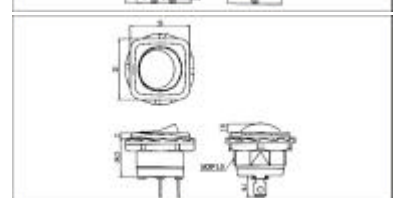

# SWITCHES & CONTROL GEAR

6093E

R13-104B-B/R

6100B-3P

R13-135B2-02

6100B

R13-1128BP-02

R13-205L-B/R

R13-244B-B/\_

PartNo.	ProductNo.	Manuf.	Description	Pins/TerminalType	ContactType	耐電流電壓值	Button/BodyColor
15086	R13-104B-B/R	SCI	搖頭開關	4P/DPST	ON/OFF	16A 125VAC/10A250VAC	紅色黑色
14133	R13-112BP-02	SCI	搖頭開關	3P	ON-OFF	10A125VAC/6A250VAC	附燈紅鈕黑底
14280	R13-135B2-02	SCI	搖頭開關	3P/.187"SQ Quick connect	SPSTON-OFF	10A/125VAC 6A/250VAC	黑按鈕黑底紅指示燈
14410	R13-205L-B/R	SCI	搖頭開關	4P/SO Solder	SPSTON-OFF	16A 125V/10A 250V	黑按鈕黑底/紅
14325	R13-244B-B/G	SCI	搖頭開關	4P/4.8*0.8t Quick connect	DPST ON-OFF	16A125V/10A250V	綠按鈕黑底
22070	R13-244B-B/R	SCI	搖頭開關	4P/4.8*0.8t Quick connect	DPST ON-OFF	16A125V/10A250V	紅按鈕黑底
14149	R13-66B-02	SCI	附燈電源切換開關	3P/QuickConnect	SPSTON-OFF	10A125VAC/6A250VAC	Red/Black
14283	R13-66L-05	SCI	搖頭開關	4P/SO Solder	SPSTON-OFF	10A/125V 6A/250V	黑按鈕黑底/LED燈
14409	R13-70B-B/R	SCI	搖頭開關	3P/6.3*0.8t Quick connect	SPSTON-OFF	16A125V/10A250VAC	紅按鈕黑底 附220V燈
14134	R13-72B-01	SCI	附燈電源切換開關	3P/6.3*0.8t Quick Connect	SPSTON-OFF	15150V/10A250V	綠按鈕黑底
14411	R13-72B-B/R	SCI	搖頭開關	3P/SO6.3/0.8t Quick connect	SPSTON-OFF	15A125V/10A250V	紅按鈕黑底
14156	R13-73B-02	SCI	搖頭開關	3P/4.8*0.8t Quick Connect)	SPSTON-OFF	10A150V/6A250V	紅按鈕黑底
18072	RL1-6073B-W/R	SCI	附燈電源切換開關	3P	ON-OFF	10A/250Vac	紅按鈕白底