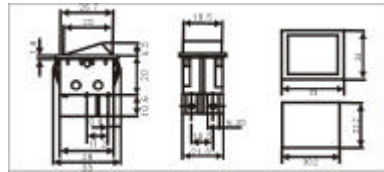

# SWITCHES & CONTROL GEAR

6093E

R13-104B-B/R

6100B-3P

R13-135B2-02

6100B

R13-1128BP-02

R13-205L-B/R

R13-244B-B/\_

PartNo.	ProductNo.	Manuf.	Description	Pins/TerminalType	ContactType	耐電流電壓值	Button/BodyColor
15086	R13-104B-B/R	SCI	搖頭開關	4P/DPST	ON/OFF	16A 125VAC/10A250VAC	紅色黑色
14133	R13-112BP-02	SCI	搖頭開關	3P	ON-OFF	10A125VAC/6A250VAC	附燈紅鈕黑底
14280	R13-135B2-02	SCI	搖頭開關	3P/.187"SQ Quick connect	SPSTON-OFF	10A/125VAC 6A/250VAC	黑按鈕黑底紅指示燈
14410	R13-205L-B/R	SCI	搖頭開關	4P/SO Solder	SPSTON-OFF	16A 125V/10A 250V	黑按鈕黑底/紅
14325	R13-244B-B/G	SCI	搖頭開關	4P/4.8*0.8t Quick connect	DPST ON-OFF	16A125V/10A250V	綠按鈕黑底
22070	R13-244B-B/R	SCI	搖頭開關	4P/4.8*0.8t Quick connect	DPST ON-OFF	16A125V/10A250V	紅按鈕黑底
14149	R13-66B-02	SCI	附燈電源切換開關	3P/QuickConnect	SPSTON-OFF	10A125VAC/6A250VAC	Red/Black
14283	R13-66L-05	SCI	搖頭開關	4P/SO Solder	SPSTON-OFF	10A/125V 6A/250V	黑按鈕黑底/LED燈
14409	R13-70B-B/R	SCI	搖頭開關	3P/6.3*0.8t Quick connect	SPSTON-OFF	16A125V/10A250VAC	紅按鈕黑底 附220V燈
14134	R13-72B-01	SCI	附燈電源切換開關	3P/6.3*0.8t Quick Connect	SPSTON-OFF	15150V/10A250V	綠按鈕黑底
14411	R13-72B-B/R	SCI	搖頭開關	3P/SO6.3/0.8t Quick connect	SPSTON-OFF	15A125V/10A250V	紅按鈕黑底
14156	R13-73B-02	SCI	搖頭開關	3P/4.8*0.8t Quick Connect)	SPSTON-OFF	10A150V/6A250V	紅按鈕黑底
18072	RL1-6073B-W/R	SCI	附燈電源切換開關	3P	ON-OFF	10A/250Vac	紅按鈕白底