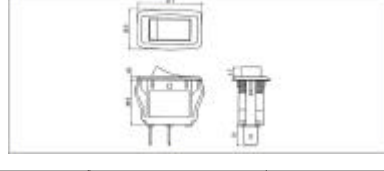

# SWITCHES & CONTROL GEAR

6093E

R13-104B-B/R

6100B-3P

R13-135B2-02

6100B

R13-1128BP-02

R13-205L-B/R

R13-244B-B/\_

PartNo.	ProductNo.	Manuf.	Description	Pins/TerminalType	ContactType	耐電流電壓值	Button/BodyColor
15086	R13-104B-B/R	SCI	搖頭開關	4P/DPST	ON/OFF	16A 125VAC/10A250VAC	紅色黑色
14133	R13-112BP-02	SCI	搖頭開關	3P	ON-OFF	10A125VAC/6A250VAC	附燈紅鈕黑底
14280	R13-135B2-02	SCI	搖頭開關	3P/.187"SQ Quick connect	SPSTON-OFF	10A/125VAC 6A/250VAC	黑按鈕黑底紅指示燈
14410	R13-205L-B/R	SCI	搖頭開關	4P/SO Solder	SPSTON-OFF	16A 125V/10A 250V	黑按鈕黑底/紅
14325	R13-244B-B/G	SCI	搖頭開關	4P/4.8*0.8t Quick connect	DPST ON-OFF	16A125V/10A250V	綠按鈕黑底
22070	R13-244B-B/R	SCI	搖頭開關	4P/4.8*0.8t Quick connect	DPST ON-OFF	16A125V/10A250V	紅按鈕黑底
14149	R13-66B-02	SCI	附燈電源切換開關	3P/QuickConnect	SPSTON-OFF	10A125VAC/6A250VAC	Red/Black
14283	R13-66L-05	SCI	搖頭開關	4P/SO Solder	SPSTON-OFF	10A/125V 6A/250V	黑按鈕黑底/LED燈
14409	R13-70B-B/R	SCI	搖頭開關	3P/6.3*0.8t Quick connect	SPSTON-OFF	16A125V/10A250VAC	紅按鈕黑底 附220V燈
14134	R13-72B-01	SCI	附燈電源切換開關	3P/6.3*0.8t Quick Connect	SPSTON-OFF	15150V/10A250V	綠按鈕黑底
14411	R13-72B-B/R	SCI	搖頭開關	3P/SO6.3/0.8t Quick connect	SPSTON-OFF	15A125V/10A250V	紅按鈕黑底
14156	R13-73B-02	SCI	搖頭開關	3P/4.8*0.8t Quick Connect)	SPSTON-OFF	10A150V/6A250V	紅按鈕黑底
18072	RL1-6073B-W/R	SCI	附燈電源切換開關	3P	ON-OFF	10A/250Vac	紅按鈕白底