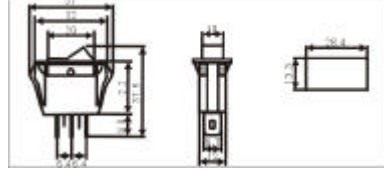

# SWITCHES & CONTROL GEAR

6093E

R13-104B-B/R

6100B-3P

R13-135B2-02

6100B

R13-1128BP-02

R13-205L-B/R

R13-244B-B/\_

PartNo.	ProductNo.	Manuf.	Description	Pins/TerminalType	ContactType	耐電流電壓值	Button/BodyColor
15086	R13-104B-B/R	SCI	搖頭開關	4P/DPST	ON/OFF	16A 125VAC/10A250VAC	紅色黑色
14133	R13-112BP-02	SCI	搖頭開關	3P	ON-OFF	10A125VAC/6A250VAC	附燈紅鈕黑底
14280	R13-135B2-02	SCI	搖頭開關	3P/.187"SQ Quick connect	SPSTON-OFF	10A/125VAC 6A/250VAC	黑按鈕黑底紅指示燈
14410	R13-205L-B/R	SCI	搖頭開關	4P/SO Solder	SPSTON-OFF	16A 125V/10A 250V	黑按鈕黑底/紅
14325	R13-244B-B/G	SCI	搖頭開關	4P/4.8*0.8t Quick connect	DPST ON-OFF	16A125V/10A250V	綠按鈕黑底
22070	R13-244B-B/R	SCI	搖頭開關	4P/4.8*0.8t Quick connect	DPST ON-OFF	16A125V/10A250V	紅按鈕黑底
14149	R13-66B-02	SCI	附燈電源切換開關	3P/QuickConnect	SPSTON-OFF	10A125VAC/6A250VAC	Red/Black
14283	R13-66L-05	SCI	搖頭開關	4P/SO Solder	SPSTON-OFF	10A/125V 6A/250V	黑按鈕黑底/LED燈
14409	R13-70B-B/R	SCI	搖頭開關	3P/6.3*0.8t Quick connect	SPSTON-OFF	16A125V/10A250VAC	紅按鈕黑底 附220V燈
14134	R13-72B-01	SCI	附燈電源切換開關	3P/6.3*0.8t Quick Connect	SPSTON-OFF	15150V/10A250V	綠按鈕黑底
14411	R13-72B-B/R	SCI	搖頭開關	3P/SO6.3/0.8t Quick connect	SPSTON-OFF	15A125V/10A250V	紅按鈕黑底
14156	R13-73B-02	SCI	搖頭開關	3P/4.8*0.8t Quick Connect)	SPSTON-OFF	10A150V/6A250V	紅按鈕黑底
18072	RL1-6073B-W/R	SCI	附燈電源切換開關	3P	ON-OFF	10A/250Vac	紅按鈕白底