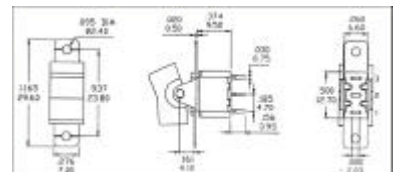

R13-244B-B/\_

PartNo.	ProductNo.	Manuf.	Description	Pins/TerminalType	ContactType	耐電流電壓值	Button/BodyColor
15086	R13-104B-B/R	SCI	搖頭開關	4P/DPST	ON/OFF	16A 125VAC/10A250VAC	紅色黑色
14133	R13-112BP-02	SCI	搖頭開關	3P	ON-OFF	10A125VAC/6A250VAC	附燈紅鈕黑底
14280	R13-135B2-02	SCI	搖頭開關	3P/.187"SQ Quick connect	SPSTON-OFF	10A/125VAC 6A/250VAC	黑按鈕黑底紅指示燈
14410	R13-205L-B/R	SCI	搖頭開關	4P/SO Solder	SPSTON-OFF	16A 125V/10A 250V	黑按鈕黑底/紅
14325	R13-244B-B/G	SCI	搖頭開關	4P/4.8*0.8t Quick connect	DPST ON-OFF	16A125V/10A250V	綠按鈕黑底
22070	R13-244B-B/R	SCI	搖頭開關	4P/4.8*0.8t Quick connect	DPST ON-OFF	16A125V/10A250V	紅按鈕黑底
14149	R13-66B-02	SCI	附燈電源切換開關	3P/QuickConnect	SPSTON-OFF	10A125VAC/6A250VAC	Red/Black
14283	R13-66L-05	SCI	搖頭開關	4P/SO Solder	SPSTON-OFF	10A/125V 6A/250V	黑按鈕黑底/LED燈
14409	R13-70B-B/R	SCI	搖頭開關	3P/6.3*0.8t Quick connect	SPSTON-OFF	16A125V/10A250VAC	紅按鈕黑底 附220V燈
14134	R13-72B-01	SCI	附燈電源切換開關	3P/6.3*0.8t Quick Connect	SPSTON-OFF	15150V/10A250V	綠按鈕黑底
14411	R13-72B-B/R	SCI	搖頭開關	3P/SO6.3/0.8t Quick connect	SPSTON-OFF	15A125V/10A250V	紅按鈕黑底
14156	R13-73B-02	SCI	搖頭開關	3P/4.8*0.8t Quick Connect)	SPSTON-OFF	10A150V/6A250V	紅按鈕黑底
18072	RL1-6073B-W/R	SCI	附燈電源切換開關	3P	ON-OFF	10A/250Vac	紅按鈕白底

## 無燈電源切換開關 PowerRockerSwitch

詳細產品規格--請點擊[www.100y.com.tw](http://www.100y.com.tw)

3MDIR103M1Q0

3MSIR103M1Q0

6062A-2P 5009A

6020A-2P2

6010A-2P2

6018