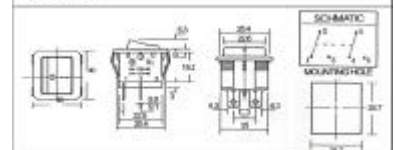

R13-244B-B/\_

PartNo.	ProductNo.	Manuf.	Description	Pins/TerminalType	ContactType	耐電流電壓值	Button/BodyColor
15086	R13-104B-B/R	SCI	搖頭開關	4P/DPST	ON/OFF	16A 125VAC/10A250VAC	紅色黑色
14133	R13-112BP-02	SCI	搖頭開關	3P	ON-OFF	10A125VAC/6A250VAC	附燈紅鈕黑底
14280	R13-135B2-02	SCI	搖頭開關	3P/.187"SQ Quick connect	SPSTON-OFF	10A/125VAC 6A/250VAC	黑按鈕黑底紅指示燈
14410	R13-205L-B/R	SCI	搖頭開關	4P/SO Solder	SPSTON-OFF	16A 125V/10A 250V	黑按鈕黑底/紅
14325	R13-244B-B/G	SCI	搖頭開關	4P/4.8*0.8t Quick connect	DPST ON-OFF	16A125V/10A250V	綠按鈕黑底
22070	R13-244B-B/R	SCI	搖頭開關	4P/4.8*0.8t Quick connect	DPST ON-OFF	16A125V/10A250V	紅按鈕黑底
14149	R13-66B-02	SCI	附燈電源切換開關	3P/QuickConnect	SPSTON-OFF	10A125VAC/6A250VAC	Red/Black
14283	R13-66L-05	SCI	搖頭開關	4P/SO Solder	SPSTON-OFF	10A/125V 6A/250V	黑按鈕黑底/LED燈
14409	R13-70B-B/R	SCI	搖頭開關	3P/6.3*0.8t Quick connect	SPSTON-OFF	16A125V/10A250VAC	紅按鈕黑底 附220V燈
14134	R13-72B-01	SCI	附燈電源切換開關	3P/6.3*0.8t Quick Connect	SPSTON-OFF	15150V/10A250V	綠按鈕黑底
14411	R13-72B-B/R	SCI	搖頭開關	3P/SO6.3/0.8t Quick connect	SPSTON-OFF	15A125V/10A250V	紅按鈕黑底
14156	R13-73B-02	SCI	搖頭開關	3P/4.8*0.8t Quick Connect)	SPSTON-OFF	10A150V/6A250V	紅按鈕黑底
18072	RL1-6073B-W/R	SCI	附燈電源切換開關	3P	ON-OFF	10A/250Vac	紅按鈕白底

## 無燈電源切換開關 PowerRockerSwitch

詳細產品規格--請點擊[www.100y.com.tw](http://www.100y.com.tw)

3MDIR103M1Q0

3MSIR103M1Q0

6062A-2P 5009A

6020A-2P2

6010A-2P2

6018