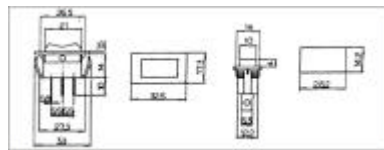

R13-244B-B/\_

PartNo.	ProductNo.	Manuf.	Description	Pins/TerminalType	ContactType	耐電流電壓值	Button/BodyColor
15086	R13-104B-B/R	SCI	搖頭開關	4P/DPST	ON/OFF	16A 125VAC/10A250VAC	紅色黑色
14133	R13-112BP-02	SCI	搖頭開關	3P	ON-OFF	10A125VAC/6A250VAC	附燈紅鈕黑底
14280	R13-135B2-02	SCI	搖頭開關	3P/.187"SQ Quick connect	SPSTON-OFF	10A/125VAC 6A/250VAC	黑按鈕黑底紅指示燈
14410	R13-205L-B/R	SCI	搖頭開關	4P/SO Solder	SPSTON-OFF	16A 125V/10A 250V	黑按鈕黑底/紅
14325	R13-244B-B/G	SCI	搖頭開關	4P/4.8*0.8t Quick connect	DPST ON-OFF	16A125V/10A250V	綠按鈕黑底
22070	R13-244B-B/R	SCI	搖頭開關	4P/4.8*0.8t Quick connect	DPST ON-OFF	16A125V/10A250V	紅按鈕黑底
14149	R13-66B-02	SCI	附燈電源切換開關	3P/QuickConnect	SPSTON-OFF	10A125VAC/6A250VAC	Red/Black
14283	R13-66L-05	SCI	搖頭開關	4P/SO Solder	SPSTON-OFF	10A/125V 6A/250V	黑按鈕黑底/LED燈
14409	R13-70B-B/R	SCI	搖頭開關	3P/6.3*0.8t Quick connect	SPSTON-OFF	16A125V/10A250VAC	紅按鈕黑底 附220V燈
14134	R13-72B-01	SCI	附燈電源切換開關	3P/6.3*0.8t Quick Connect	SPSTON-OFF	15150V/10A250V	綠按鈕黑底
14411	R13-72B-B/R	SCI	搖頭開關	3P/SO6.3/0.8t Quick connect	SPSTON-OFF	15A125V/10A250V	紅按鈕黑底
14156	R13-73B-02	SCI	搖頭開關	3P/4.8*0.8t Quick Connect)	SPSTON-OFF	10A150V/6A250V	紅按鈕黑底
18072	RL1-6073B-W/R	SCI	附燈電源切換開關	3P	ON-OFF	10A/250Vac	紅按鈕白底

## 無燈電源切換開關 PowerRockerSwitch

詳細產品規格--請點擊[www.100y.com.tw](http://www.100y.com.tw)

3MDIR103M1Q0

3MSIR103M1Q0

6062A-2P 5009A

6020A-2P2

6010A-2P2

6018