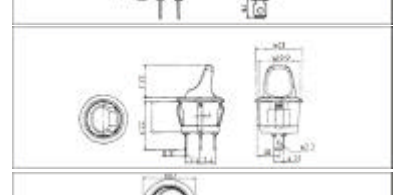

# SWITCHES & CONTROL GEAR

6093E

R13-104B-B/R

6100B-3P

R13-135B2-02

6100B

R13-1128BP-02

R13-205L-B/R

R13-244B-B/\_

PartNo.	ProductNo.	Manuf.	Description	Pins/TerminalType	ContactType	耐電流電壓值	Button/BodyColor
15086	R13-104B-B/R	SCI	搖頭開關	4P/DPST	ON/OFF	16A 125VAC/10A250VAC	紅色黑色
14133	R13-112BP-02	SCI	搖頭開關	3P	ON-OFF	10A125VAC/6A250VAC	附燈紅鈕黑底
14280	R13-135B2-02	SCI	搖頭開關	3P/.187"SQ Quick connect	SPSTON-OFF	10A/125VAC 6A/250VAC	黑按鈕黑底紅指示燈
14410	R13-205L-B/R	SCI	搖頭開關	4P/SO Solder	SPSTON-OFF	16A 125V/10A 250V	黑按鈕黑底/紅
14325	R13-244B-B/G	SCI	搖頭開關	4P/4.8*0.8t Quick connect	DPST ON-OFF	16A125V/10A250V	綠按鈕黑底
22070	R13-244B-B/R	SCI	搖頭開關	4P/4.8*0.8t Quick connect	DPST ON-OFF	16A125V/10A250V	紅按鈕黑底
14149	R13-66B-02	SCI	附燈電源切換開關	3P/QuickConnect	SPSTON-OFF	10A125VAC/6A250VAC	Red/Black
14283	R13-66L-05	SCI	搖頭開關	4P/SO Solder	SPSTON-OFF	10A/125V 6A/250V	黑按鈕黑底/LED燈
14409	R13-70B-B/R	SCI	搖頭開關	3P/6.3*0.8t Quick connect	SPSTON-OFF	16A125V/10A250VAC	紅按鈕黑底 附220V燈
14134	R13-72B-01	SCI	附燈電源切換開關	3P/6.3*0.8t Quick Connect	SPSTON-OFF	15150V/10A250V	綠按鈕黑底
14411	R13-72B-B/R	SCI	搖頭開關	3P/SO6.3/0.8t Quick connect	SPSTON-OFF	15A125V/10A250V	紅按鈕黑底
14156	R13-73B-02	SCI	搖頭開關	3P/4.8*0.8t Quick Connect)	SPSTON-OFF	10A150V/6A250V	紅按鈕黑底
18072	RL1-6073B-W/R	SCI	附燈電源切換開關	3P	ON-OFF	10A/250Vac	紅按鈕白底