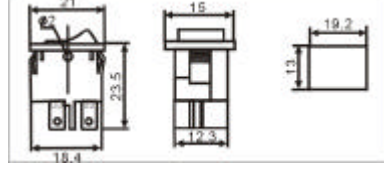

SWITCHES & CONTROL GEAR

R13-135B2-02

PartNo.	ProductNo.	Manuf.	Description	Pins/TerminalType	ContactType	耐電流電壓值	Button/BodyColor
15086	R13-104B-B/R	SCI	搖頭開關	4P/DPST	ON/OFF	16A 125VAC/10A250VAC	紅色黑色
14133	R13-112BP-02	SCI	搖頭開關	3P	ON-OFF	10A125VAC/6A250VAC	附燈紅鈕黑底
14280	R13-135B2-02	SCI	搖頭開關	3P/.187"SQ Quick connect	SPSTON-OFF	10A/125VAC 6A/250VAC	黑按鈕黑底紅指示燈
14410	R13-205L-B/R	SCI	搖頭開關	4P/SO Solder	SPSTON-OFF	16A 125V/10A 250V	黑按鈕黑底/紅
14325	R13-244B-B/G	SCI	搖頭開關	4P/4.8*0.8t Quick connect	DPST ON-OFF	16A125V/10A250V	綠按鈕黑底
22070	R13-244B-B/R	SCI	搖頭開關	4P/4.8*0.8t Quick connect	DPST ON-OFF	16A125V/10A250V	紅按鈕黑底
14149	R13-66B-02	SCI	附燈電源切換開關	3P/QuickConnect	SPSTON-OFF	10A125VAC/6A250VAC	Red/Black
14283	R13-66L-05	SCI	搖頭開關	4P/SO Solder	SPSTON-OFF	10A/125V 6A/250V	黑按鈕黑底/LED燈
14409	R13-70B-B/R	SCI	搖頭開關	3P/6.3*0.8t Quick connect	SPSTON-OFF	16A125V/10A250VAC	紅按鈕黑底 附220V燈
14134	R13-72B-01	SCI	附燈電源切換開關	3P/6.3*0.8t Quick Connect	SPSTON-OFF	15150V/10A250V	綠按鈕黑底
14411	R13-72B-B/R	SCI	搖頭開關	3P/SO6.3/0.8t Quick connect	SPSTON-OFF	15A125V/10A250V	紅按鈕黑底
14156	R13-73B-02	SCI	搖頭開關	3P/4.8*0.8t Quick Connect)	SPSTON-OFF	10A150V/6A250V	紅按鈕黑底
18072	RL1-6073B-W/R	SCI	附燈電源切換開關	3P	ON-OFF	10A/250Vac	紅按鈕白底

無燈電源切換開關 PowerRockerSwitch

詳細產品規格--請點擊www.100y.com.tw

詳細產品規格--請點擊www.100y.com.tw