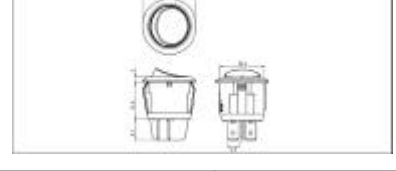

# SWITCHES & CONTROL GEAR

6093E

R13-104B-B/R

6100B-3P

R13-135B2-02

6100B

R13-1128BP-02

R13-205L-B/R

R13-244B-B/\_

PartNo.	ProductNo.	Manuf.	Description	Pins/TerminalType	ContactType	耐電流電壓值	Button/BodyColor
15086	R13-104B-B/R	SCI	搖頭開關	4P/DPST	ON/OFF	16A 125VAC/10A250VAC	紅色黑色
14133	R13-112BP-02	SCI	搖頭開關	3P	ON-OFF	10A125VAC/6A250VAC	附燈紅鈕黑底
14280	R13-135B2-02	SCI	搖頭開關	3P/.187"SQ Quick connect	SPSTON-OFF	10A/125VAC 6A/250VAC	黑按鈕黑底紅指示燈
14410	R13-205L-B/R	SCI	搖頭開關	4P/SO Solder	SPSTON-OFF	16A 125V/10A 250V	黑按鈕黑底/紅
14325	R13-244B-B/G	SCI	搖頭開關	4P/4.8*0.8t Quick connect	DPST ON-OFF	16A125V/10A250V	綠按鈕黑底
22070	R13-244B-B/R	SCI	搖頭開關	4P/4.8*0.8t Quick connect	DPST ON-OFF	16A125V/10A250V	紅按鈕黑底
14149	R13-66B-02	SCI	附燈電源切換開關	3P/QuickConnect	SPSTON-OFF	10A125VAC/6A250VAC	Red/Black
14283	R13-66L-05	SCI	搖頭開關	4P/SO Solder	SPSTON-OFF	10A/125V 6A/250V	黑按鈕黑底/LED燈
14409	R13-70B-B/R	SCI	搖頭開關	3P/6.3*0.8t Quick connect	SPSTON-OFF	16A125V/10A250VAC	紅按鈕黑底 附220V燈
14134	R13-72B-01	SCI	附燈電源切換開關	3P/6.3*0.8t Quick Connect	SPSTON-OFF	15150V/10A250V	綠按鈕黑底
14411	R13-72B-B/R	SCI	搖頭開關	3P/SO6.3/0.8t Quick connect	SPSTON-OFF	15A125V/10A250V	紅按鈕黑底
14156	R13-73B-02	SCI	搖頭開關	3P/4.8*0.8t Quick Connect)	SPSTON-OFF	10A150V/6A250V	紅按鈕黑底
18072	RL1-6073B-W/R	SCI	附燈電源切換開關	3P	ON-OFF	10A/250Vac	紅按鈕白底