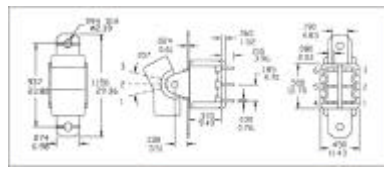

SWITCHES & CONTROL GEAR

PartNo.	ProductNo.	Manuf.	Description	Pins/TerminalType	ContactType	耐電流電壓值	Button/BodyColor
15086	R13-104B-B/R	SCI	搖頭開關	4P/DPST	ON/OFF	16A 125VAC/10A250VAC	紅色黑色
14133	R13-112BP-02	SCI	搖頭開關	3P	ON-OFF	10A125VAC/6A250VAC	附燈紅鈕黑底
14280	R13-135B2-02	SCI	搖頭開關	3P/.187"SQ Quick connect	SPSTON-OFF	10A/125VAC 6A/250VAC	黑按鈕黑底紅指示燈
14410	R13-205L-B/R	SCI	搖頭開關	4P/SO Solder	SPSTON-OFF	16A 125V/10A 250V	黑按鈕黑底/紅
14325	R13-244B-B/G	SCI	搖頭開關	4P/4.8*0.8t Quick connect	DPST ON-OFF	16A125V/10A250V	綠按鈕黑底
22070	R13-244B-B/R	SCI	搖頭開關	4P/4.8*0.8t Quick connect	DPST ON-OFF	16A125V/10A250V	紅按鈕黑底
14149	R13-66B-02	SCI	附燈電源切換開關	3P/QuickConnect	SPSTON-OFF	10A125VAC/6A250VAC	Red/Black
14283	R13-66L-05	SCI	搖頭開關	4P/SO Solder	SPSTON-OFF	10A/125V 6A/250V	黑按鈕黑底/LED燈
14409	R13-70B-B/R	SCI	搖頭開關	3P/6.3*0.8t Quick connect	SPSTON-OFF	16A125V/10A250VAC	紅按鈕黑底 附220V燈
14134	R13-72B-01	SCI	附燈電源切換開關	3P/6.3*0.8t Quick Connect	SPSTON-OFF	15150V/10A250V	綠按鈕黑底
14411	R13-72B-B/R	SCI	搖頭開關	3P/SO6.3/0.8t Quick connect	SPSTON-OFF	15A125V/10A250V	紅按鈕黑底
14156	R13-73B-02	SCI	搖頭開關	3P/4.8*0.8t Quick Connect)	SPSTON-OFF	10A150V/6A250V	紅按鈕黑底
18072	RL1-6073B-W/R	SCI	附燈電源切換開關	3P	ON-OFF	10A/250Vac	紅按鈕白底

無燈電源切換開關 PowerRockerSwitch

詳細產品規格--請點擊www.100y.com.tw

詳細產品規格--請點擊www.100y.com.tw