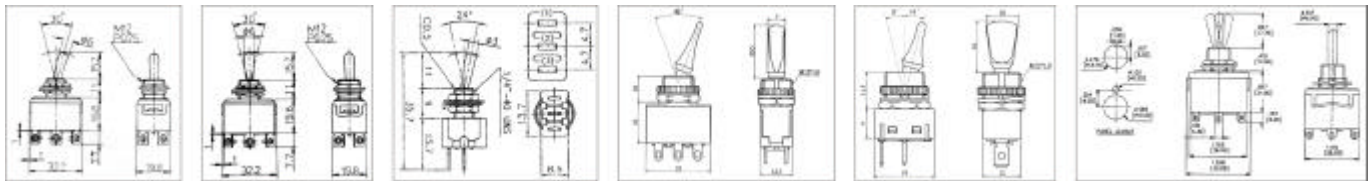

SWITCHES & CONTROL GEAR

PartNo.	ProductNo.	Manuf.	Description	No.ofPos.	耐壓電流值	顏色	Type
21816	2AD1T1B4M2GE	TAIWAY	防水防靜電手套把搖臂開關	DPDT	1.5A/250VAC	銀柄紅底	200A
21817	2AD4T1B4M2GE	TAIWAY	防水防靜電手套把搖臂開關	DPDT	1.5A/250VAC	銀柄紅底	200A
21813	2AS1T1B4M2GE	TAIWAY	防水防靜電手套把搖臂開關	SPDT	1.5A/250VAC	銀柄紅底	200A
21815	2AS4T1B4M2GE	TAIWAY	防水防靜電手套把搖臂開關	SPDT	1.5A/250VAC	銀柄紅底	200A
21809	2BS1P1B4M6RE	TAIWAY	SMD防水防靜電手把搖臂開關	SPDT	0.4VA	黑柄白底	200B
21811	2BS3P1B4M6RE	TAIWAY	SMD防水防靜電手把搖臂開關	SPDT	0.4VA	黑柄白底	200B
21812	2BS4P1B4M6RE	TAIWAY	SMD防水防靜電手把搖臂開關	SPDT	0.4VA	黑柄白底	200B
7909	2MD1T1B1M1QE		搖臂開關	6P2	250VAC/1.5A		ON-ON
17834	2MD1T1B1M2QE		搖臂開關	6P2	250VAC/1.5A		ON-ON
11658	2MS4T1B3M1QO		搖臂開關(復歸式)	3P3	250VAC/1.5A		(ON)-OFF-(ON)
4230	6303CNR-6P3		搖臂開關	6P3	6A/125Vac		ON-OFF-ON
13317	6304AN-9P2		搖臂開關	9P2	6A/125V		ON-ON
13318	6304BN-9P3		搖臂開關	9P3	6A/125V		ON-OFF-ON
5676	6306A		90 搖臂開關	3P2	6A/125Vac		ON-ON
11131	6314-2P2		搖臂開關	2P2	3A/125Vac		ON-OFF
5675	6316		搖臂開關	6P2	3A/125Vac		ON-ON
12079	6318-4P2		搖臂開關	4P2	2A-250V 4A-125V		ON-OFF
8399	6323N-2P2		搖臂開關	2P2	15A/125Vac		ON-OFF
7741	6324N-3P2		搖臂開關	3P2	10A/250Vac		ON-ON
8398	6325N-3P3		搖臂開關	3P3	15A/125V		ON-OFF-ON
7745	6327N-6P2		搖臂開關	6P2	10A/250Vac		ON-ON
11140	6328-6P3		搖臂開關	6P3	15A/125Vac		ON-OFF-ON
4231	MT-1021		搖臂開關	2P2	6A/125VacUL		ON-OFF
7739	MT-1031-3P2		搖臂開關	3P2	6A/125Vac		ON-ON
4232	MT-1032-3P3NR		搖臂開關	3P3	6A/125Vac		ON-OFF-ON
4233	MT-1131-3P2		搖臂開關	3P2	3A/125Vac		ON-ON
28301	MT-1131P-3P2		搖臂開關	3P2	1.5A/250Vac	紅	ON-ON
16641	MT1061-P-6P2		搖臂開關(插板式)	6P2	125Vac/6A		ON-OFF
7738	NT1061-6P2		搖頭開關	6P2	125Vac/6A		ON-OFF
14138	R13-402C-05	SCI	搖臂開關	3 PSPDT	6A125VAC/3A250VAC	黑柄黑底	SPDT ON-ON
14282	R13-406F2-05	SCI	搖臂開關	4P/SOSolder	6A/125V 3A/250V	金屬柄黑底	DPST ON-OFF
14407	R13-412A1-HWR	SCI	搖臂開關	2 FSPDT	10A125VAC/6A250VAC	黑柄黑底	SPST ON-OFF
5650	Y7033-K1C3T1		搖臂開關	9P3	10A/250Vac		ON-OFF-ON