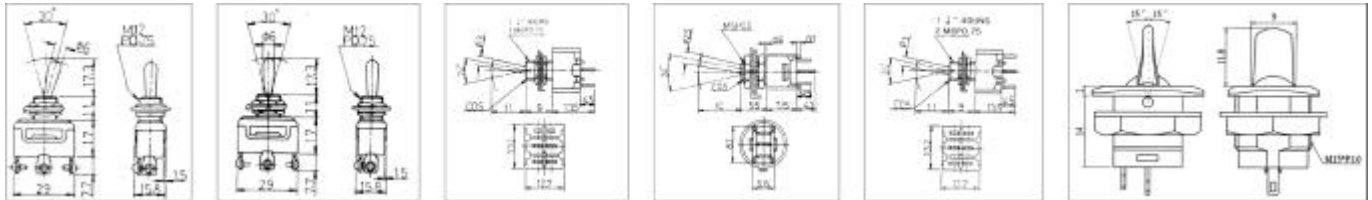

SWITCHES & CONTROL GEAR

PartNo.	ProductNo.	Manuf.	Description	No.ofPos.	耐壓電流值	顏色	Type
21816	2AD1T1B4M2GE	TAIWAY	防水防靜電手套把搖臂開關	DPDT	1.5A/250VAC	銀柄紅底	200A
21817	2AD4T1B4M2GE	TAIWAY	防水防靜電手套把搖臂開關	DPDT	1.5A/250VAC	銀柄紅底	200A
21813	2AS1T1B4M2GE	TAIWAY	防水防靜電手套把搖臂開關	SPDT	1.5A/250VAC	銀柄紅底	200A
21815	2AS4T1B4M2GE	TAIWAY	防水防靜電手套把搖臂開關	SPDT	1.5A/250VAC	銀柄紅底	200A
21809	2BS1P1B4M6RE	TAIWAY	SMD防水防靜電手把搖臂開關	SPDT	0.4VA	黑柄白底	200B
21811	2BS3P1B4M6RE	TAIWAY	SMD防水防靜電手把搖臂開關	SPDT	0.4VA	黑柄白底	200B
21812	2BS4P1B4M6RE	TAIWAY	SMD防水防靜電手把搖臂開關	SPDT	0.4VA	黑柄白底	200B
7909	2MD1T1B1M1QE		搖臂開關	6P2	250VAC/1.5A		ON-ON
17834	2MD1T1B1M2QE		搖臂開關	6P2	250VAC/1.5A		ON-ON
11658	2MS4T1B3M1QO		搖臂開關(復歸式)	3P3	250VAC/1.5A		(ON)-OFF-(ON)
4230	6303CNR-6P3		搖臂開關	6P3	6A/125Vac		ON-OFF-ON
13317	6304AN-9P2		搖臂開關	9P2	6A/125V		ON-ON
13318	6304BN-9P3		搖臂開關	9P3	6A/125V		ON-OFF-ON
5676	6306A		90 搖臂開關	3P2	6A/125Vac		ON-ON
11131	6314-2P2		搖臂開關	2P2	3A/125Vac		ON-OFF
5675	6316		搖臂開關	6P2	3A/125Vac		ON-ON
12079	6318-4P2		搖臂開關	4P2	2A-250V 4A-125V		ON-OFF
8399	6323N-2P2		搖臂開關	2P2	15A/125Vac		ON-OFF
7741	6324N-3P2		搖臂開關	3P2	10A/250Vac		ON-ON
8398	6325N-3P3		搖臂開關	3P3	15A/125V		ON-OFF-ON
7745	6327N-6P2		搖臂開關	6P2	10A/250Vac		ON-ON
11140	6328-6P3		搖臂開關	6P3	15A/125Vac		ON-OFF-ON
4231	MT-1021		搖臂開關	2P2	6A/125VacUL		ON-OFF
7739	MT-1031-3P2		搖臂開關	3P2	6A/125Vac		ON-ON
4232	MT-1032-3P3NR		搖臂開關	3P3	6A/125Vac		ON-OFF-ON
4233	MT-1131-3P2		搖臂開關	3P2	3A/125Vac		ON-ON
28301	MT-1131P-3P2		搖臂開關	3P2	1.5A/250Vac	紅	ON-ON
16641	MT1061-P-6P2		搖臂開關(插板式)	6P2	125Vac/6A		ON-OFF
7738	NT1061-6P2		搖頭開關	6P2	125Vac/6A		ON-OFF
14138	R13-402C-05	SCI	搖臂開關	3 PSPDT	6A125VAC/3A250VAC	黑柄黑底	SPDT ON-ON
14282	R13-406F2-05	SCI	搖臂開關	4P/SOSolder	6A/125V 3A/250V	金屬柄黑底	DPST ON-OFF
14407	R13-412A1-HWR	SCI	搖臂開關	2 FSPDT	10A125VAC/6A250VAC	黑柄黑底	SPST ON-OFF
5650	Y7033-K1C3T1		搖臂開關	9P3	10A/250Vac		ON-OFF-ON