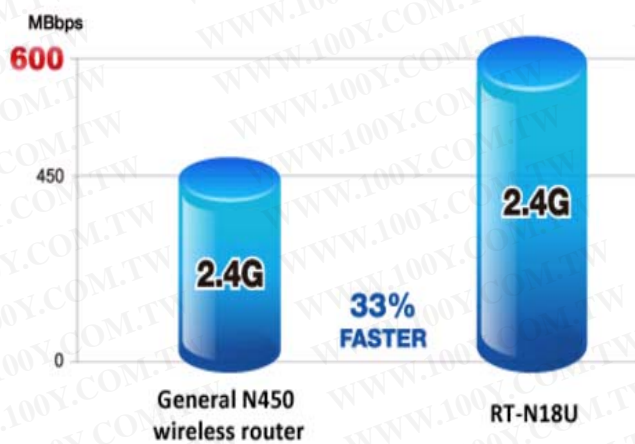

提升 Wi-Fi 效能

RT-N18U 採用的 TurboQAM 技術可將 2.4 GHz 頻寬速度從 450 Mbps 提升至 600 Mbps，提供快 33% 的 Wi-Fi 效能。現在就能享受流暢無比的網路效能。