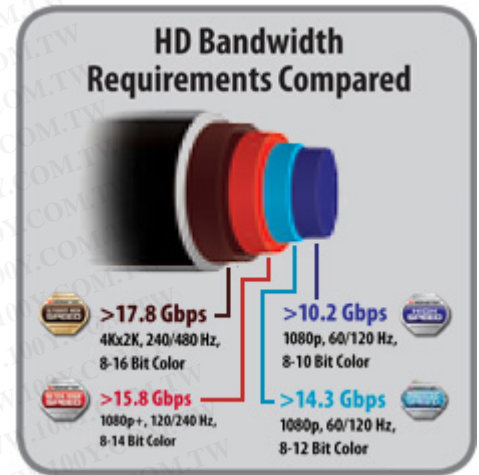

Support for HDMI Ethernet Channel: Networked Gear, Fewer Cables

HDMI Ethernet Channel

This all-in-one HDMI cable can share your Internet connection with multiple devices. No separate Ethernet cable needed.

Support for Audio Return Channel: Better Sound, Fewer Cables

Audio Return Channel

Transfer uncompressed surround sound from your HDTV with digital tuner to your AV receiver or surround sound controller. No extra audio cable needed.

HDMI is a data superhighway for digital video and audio. For the best highdefinition experience, use an HDMI cable that delivers all the picture and sound data your HD components require. Get all your HDMI questions answered at MonsterCable.com/HDMI.

勝特力材料 886-3-5753170
勝特力电子(上海) 86-21-34970699
勝特力电子(深圳) 86-755-83298787

[Http://www.100y.com.tw](http://www.100y.com.tw)