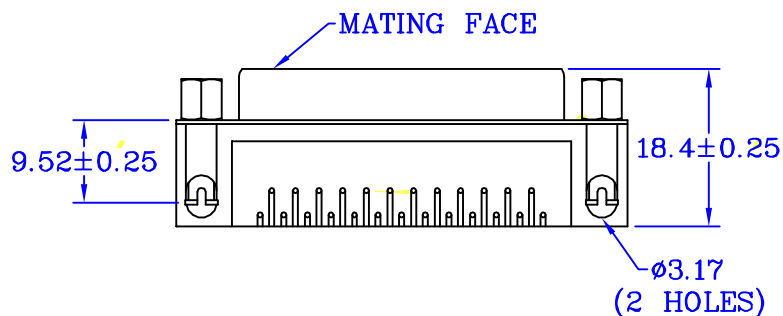

MATERIAL

- Insulator : PBT UL 94V-0
- Contact : Brass
- Contact Plated : Gold Plated OR Tin Plated
- Shell : Steel
- Shell Plated : Nickel Plated
- Screw : Brass
- Screw Plated : Nickel Plated

Operation Temperature : - 40°C to + 105°C

DRASXXSB102	DIMENSIONS		
CONTACTS	A	B	C
9	16.33	24.99	30.81
15	24.66	33.32	39.14
25	38.38	47.04	53.04
37	54.84	63.50	69.32

繪圖 DRAWN BY
FUFU

日期 DATE

核對 CHECKED BY
WENDY

比例 SCALE
1:1

DRASXXSB102

圖號 361-XX-10
DRAWING NO.