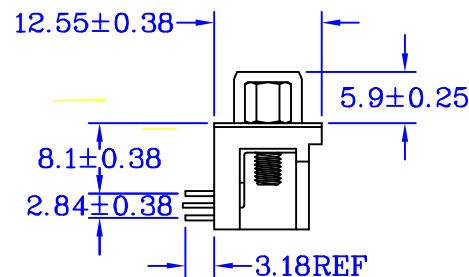

MATERIAL

- Insulator : PBT UL 94V-0
- Contact : Brass
- Contact Plated : Gold Plated OR Tin Plated
- Shell : Steel
- Shell Plated : Nickel Plated
- Screw : Brass
- Screw Plated : Nickel Plated

Operation Temperature : - 40°C to + 105°C

DRASXXSB102	DIMENSIONS		
CONTACTS	A	B	C
9	16.33	24.99	30.81
15	24.66	33.32	39.14
25	38.38	47.04	53.04
37	54.84	63.50	69.32

繪圖 DRAWN BY
FUFU

日期 DATE

核對 CHECKED BY
WENDY

比例 SCALE
1:1

DRASXXSB102

圖號 361-XX-10
DRAWING NO.