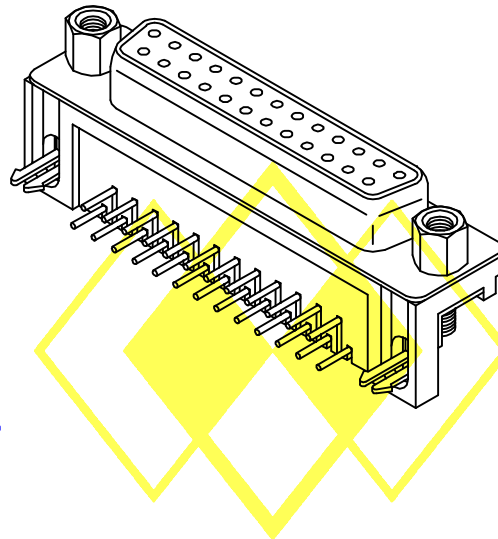

勝特力電材超市-龍山店 886-3-5773766
勝特力電材超市-光復店 886-3-5729570
勝特力电子(上海) 86-21-34970699
勝特力电子(深圳) 86-755-83298787
<http://www.100y.com.tw>

SPECIFICATIONS

ELECTRICAL

- Contact Current Rating : 5 Ampere
- Contact Resistance : 25 mΩ Max
- Insulator Resistance : 1,000 MΩ Min
- Dielectric Withstanding Voltage : 500 V AC RMS 60 Seconds

MATERIAL

- Insulator : PBT UL 94V-0
- Contact : Brass
- Contact Plated : Gold Plated OR Tin Plated
- Shell : Steel
- Shell Plated : Nickel Plated
- Screw : Brass
- Screw Plated : Nickel Plated

Operation Temperature : - 40°C to + 105°C