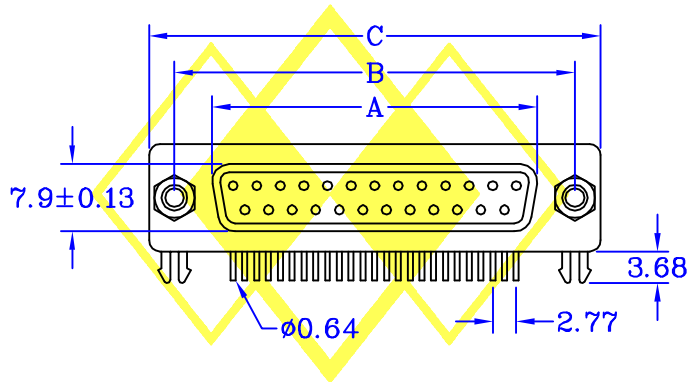

勝特力電材超市-龍山店 886-3-5773766
勝特力電材超市-光復店 886-3-5729570
勝特力电子(上海) 86-21-34970699
勝特力电子(深圳) 86-755-83298787
<http://www.100y.com.tw>

SPECIFICATIONS

ELECTRICAL

- Contact Current Rating : 5 Ampere
- Contact Resistance : 25 mΩ Max
- Insulator Resistance : 1,000 MΩ Min
- Dielectric Withstanding Voltage : 500 V AC RMS 60 Seconds

MATERIAL

- Insulator : PBT UL 94V-0
- Contact : Brass
- Contact Plated : Gold Plated OR Tin Plated
- Shell : Steel
- Shell Plated : Nickel Plated
- Screw : Brass
- Screw Plated : Nickel Plated

Operation Temperature : - 40°C to + 105°C