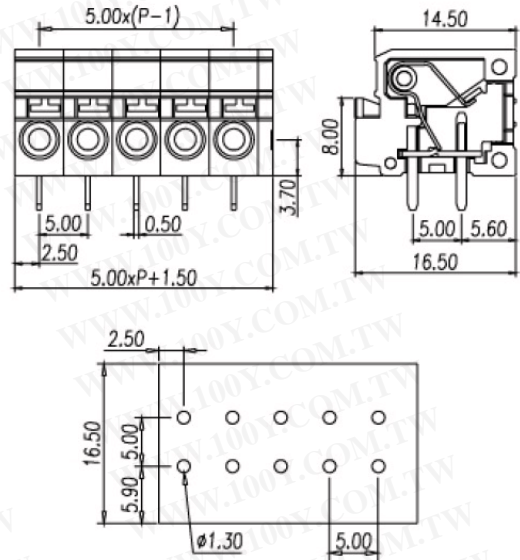

Mini type, simple type cage clamp terminal blocks / 0138 series

0138-76

Pitch:5.00mm

Approval	<Pending>	
Technical Data	UL	IEC
Rated voltage	300V	
Rated current	10A	
Wire range		
Solid wire (AWG)	26~14	
Stranded wire (AWG/mm ²)	26~14	
Rated surge voltage (UL/IEC/Max.)	1.6 / / KV	
Torque (Lb-in)		
Screw		
Wire strip length	8~9mm	
Pole	Cat. No.	
02	0138-7602	
03	0138-7603	
:	:	
:	:	