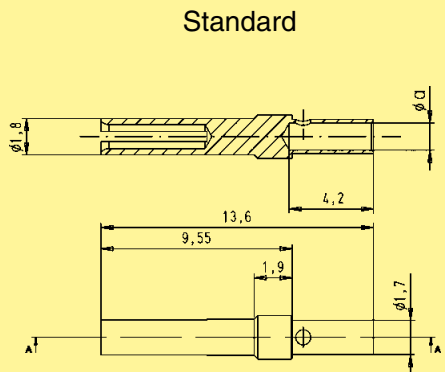

勝特力電材超市-龍山店 886-3-5773766
 勝特力電材超市-光復店 886-3-5729570
 勝特力電子(上海) 86-21-34970699
 勝特力電子(深圳) 86-755-83298787
<http://www.100y.com.tw>

Turned crimp contacts

Identification	Wire gauge (mm ²)	Part No.		
		Male contacts	Female contacts	High-end female contacts
		Performance level 1*	Performance level 1*	Performance level 1*
Individual contacts ¹⁾	AWG 22-18 0.33-0.82	09 67 000 3576	09 67 000 3476	09 67 000 3676
	AWG 24-20 0.25-0.52	09 67 000 8576	09 67 000 8476	09 67 000 8676
	AWG 26-22 0.13-0.33	09 67 000 5576	09 67 000 5476	09 67 000 5676
	AWG 28-24 0.09-0.25	09 67 000 7576	09 67 000 7476	09 67 000 7676

¹⁾ Minimum order 100 pieces or multiples of 100

Male contacts

	a	groove
AWG 22-18	1.34	none
AWG 24-20	1.13	1
AWG 26-22	0.88	2
AWG 28-24	0.64	3

Female contacts

Standard

High-end with groove

* Performance level 1 as per CECC 75 301-802, 500 mating cycles, 10 days 4 mixed gas test – IEC 60 512
 Use crimp tool with the part no. 09 99 000 0501 and the locator with the part no. 09 99 000 0531. Details see chapter 20