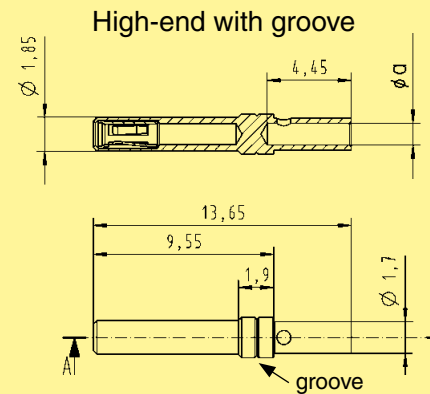

勝特力電材超市-龍山店 886-3-5773766
 勝特力電材超市-光復店 886-3-5729570
 勝特力電子(上海) 86-21-34970699
 勝特力電子(深圳) 86-755-83298787
<http://www.100y.com.tw>

Turned crimp contacts

Identification	Wire gauge (mm ²)	Part No.		
		Male contacts	Female contacts	High-end female contacts
		Performance level 1*	Performance level 1*	Performance level 1*
Individual contacts ¹⁾	AWG 22-18 0.33-0.82	09 67 000 3576	09 67 000 3476	09 67 000 3676
	AWG 24-20 0.25-0.52	09 67 000 8576	09 67 000 8476	09 67 000 8676
	AWG 26-22 0.13-0.33	09 67 000 5576	09 67 000 5476	09 67 000 5676
	AWG 28-24 0.09-0.25	09 67 000 7576	09 67 000 7476	09 67 000 7676

¹⁾ Minimum order 100 pieces or multiples of 100

Male contacts

	a	groove
AWG 22-18	1.34	none
AWG 24-20	1.13	1
AWG 26-22	0.88	2
AWG 28-24	0.64	3

Female contacts

Standard

High-end with groove

* Performance level 1 as per CECC 75 301-802, 500 mating cycles, 10 days 4 mixed gas test – IEC 60 512
 Use crimp tool with the part no. 09 99 000 0501 and the locator with the part no. 09 99 000 0531. Details see chapter 20