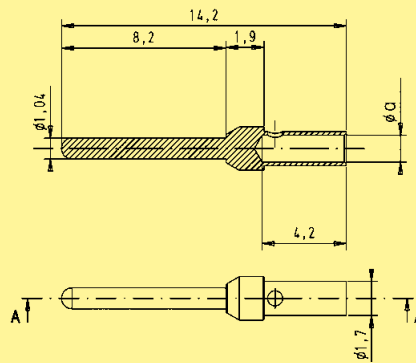

勝特力電材超市-龍山店 886-3-5773766
 勝特力電材超市-光復店 886-3-5729570
 勝特力電子(上海) 86-21-34970699
 勝特力電子(深圳) 86-755-83298787
<http://www.100y.com.tw>

Turned crimp contacts

Identification	Wire gauge (mm ²)	Part No.		
		Male contacts	Female contacts	High-end female contacts
		Performance level 1*	Performance level 1*	Performance level 1*
Individual contacts ¹⁾	AWG 22-18 0.33-0.82	09 67 000 3576	09 67 000 3476	09 67 000 3676
	AWG 24-20 0.25-0.52	09 67 000 8576	09 67 000 8476	09 67 000 8676
	AWG 26-22 0.13-0.33	09 67 000 5576	09 67 000 5476	09 67 000 5676
	AWG 28-24 0.09-0.25	09 67 000 7576	09 67 000 7476	09 67 000 7676

¹⁾ Minimum order 100 pieces or multiples of 100

Male contacts

	a	groove
AWG 22-18	1.34	none
AWG 24-20	1.13	1
AWG 26-22	0.88	2
AWG 28-24	0.64	3

Female contacts

Standard

High-end with groove

* Performance level 1 as per CECC 75 301-802, 500 mating cycles, 10 days 4 mixed gas test – IEC 60 512
 Use crimp tool with the part no. 09 99 000 0501 and the locator with the part no. 09 99 000 0531. Details see chapter 20