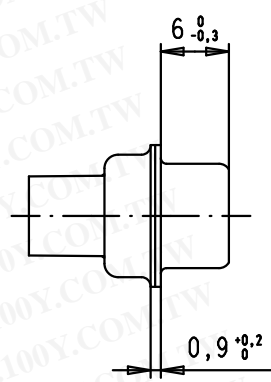

5

4

3

2

1

勝特力材料 886-3-5753170
勝特力电子(上海) 86-21-34970699
勝特力电子(深圳) 86-755-83298787
[Http://www.100y.com.tw](http://www.100y.com.tw)