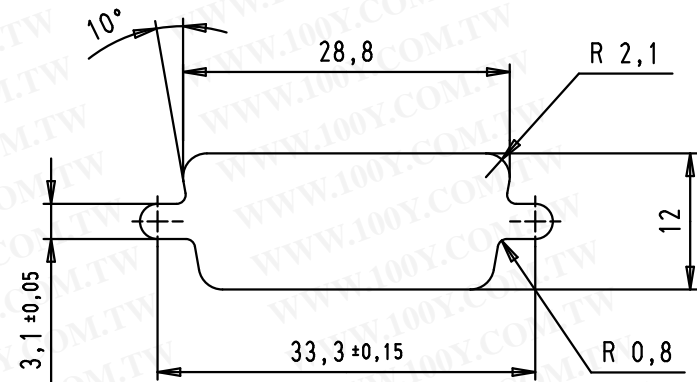

D

C

B

A

Mod.	Dot.	Name	Detail.	Dot.	Name	 All Dim. in mm Orig. Size DIN A 4	D-Sub, male, straight, 15 poles, for crimp contacts, tin plated shell with dimples	Maßstab/ Scale
34784	14/02/08	PK	Detail.	09/04/02	CV			1,5:1
33106	22/09/05	JMDR	Insp.					
31571	12/11/03	SH	Stand.					
31526	31/07/03	TCP						
29768	09/04/02	CV	HARTING EURL F-95972 Paris				TB 09 67 015 5601	Blatt/ Page
							Sub.	1 / 2