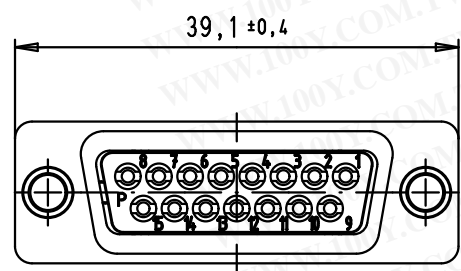

D

C

B

A

Mod.	Dot.	Name	Detail.	Dot.	Name	 All Dim. in mm Orig. Size DIN A 4	D-Sub, male, straight, 15 poles, for crimp contacts, tin plated shell with dimples	Maßstab/ Scale
34784	14/02/08	PK	Detail.	09/04/02	CV			1,5:1
33106	22/09/05	JMDR	Insp.					
31571	12/11/03	SH	Stand.					
31526	31/07/03	TCP						
29768	09/04/02	CV	HARTING EURL F-95972 Paris				TB 09 67 015 5601	Blatt/ Page
							Sub.	1 / 2