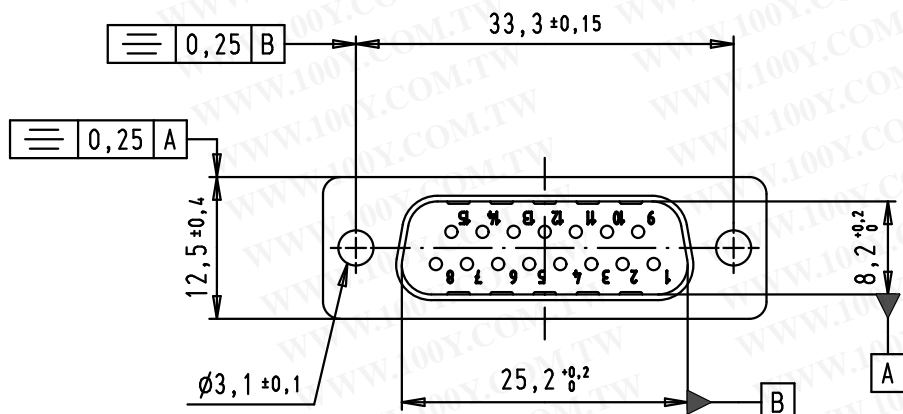

5

4

3

2

1

勝特力材料 886-3-5753170
勝特力电子(上海) 86-21-34970699
勝特力电子(深圳) 86-755-83298787
[Http://www.100y.com.tw](http://www.100y.com.tw)