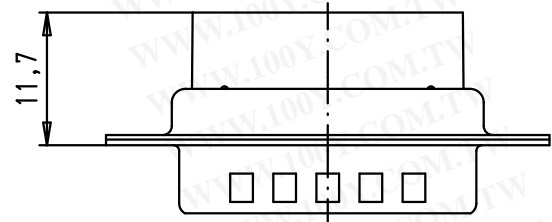

Panel cut out