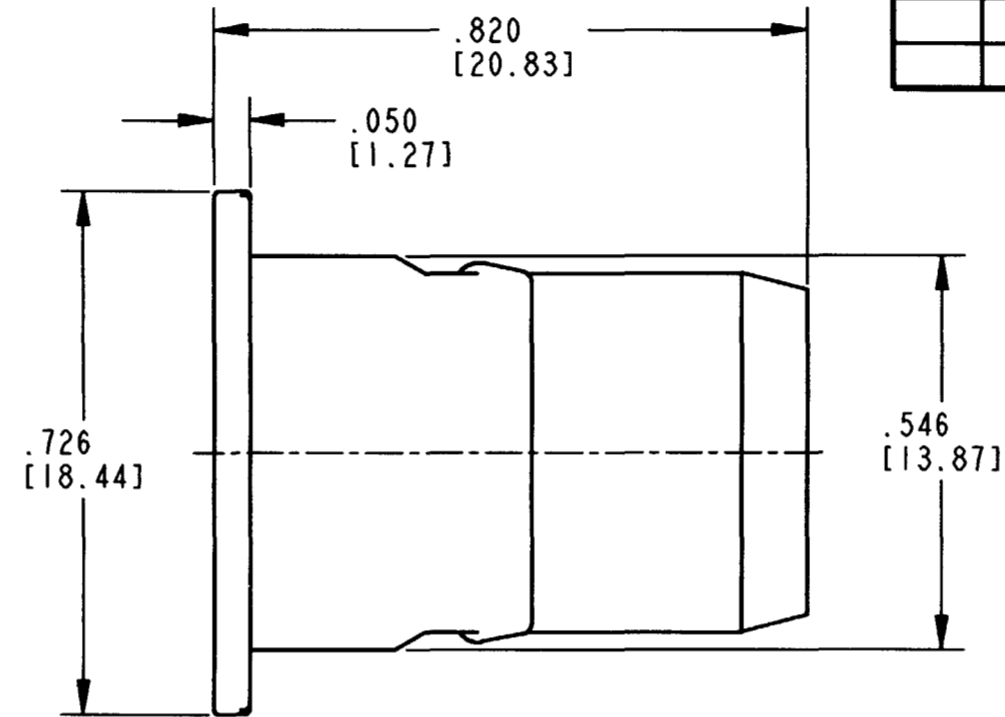

REV
A

W6S

REVISIONS

SYM	DESCRIPTION	DATE	APPROVED
NC	NEW RELEASE PER E.O. A09299	2/12/90	J.A.
A	REVISED PER E.O. P17509	1/28-01	RDR

勝特力電材超市-龍山店 886-3-5773766
勝特力電材超市-光復店 886-3-5729570
勝特力電子(上海) 86-21-34970699
勝特力電子(深圳) 86-755-83298787
<http://www.100y.com.tw>

4. W6S WEDGE USED WITH DT06-6S PLUG.
3. CONSULT FACTORY FOR APPLICATION.
2. DIMENSIONS ARE ±.025 [.64] UNLESS OTHERWISE SPECIFIED.

NOTES: 1. ALL DIMENSIONS ARE IN INCHES [MILLIMETERS].

SIGNATURE & DATE	
DR	X. SANCHEZ 07NOV01
CHK	<i>[Signature]</i> 11/26/01
PE	<i>[Signature]</i> 11/26/01
APPD	<i>[Signature]</i> 11-14-01
SCALE	NONE WT

WEDGE LOCK
FOR
6 WAY PLUG
COLOR; ORANGE
DT SERIES

ENVELOPE

CP	MATL. CODE
The Deutsch Company DEUTSCH I.P.D. 3850 INDUSTRIAL AVE. HEMET, CALIF. 92545	
B	W6S
DWG SIZE	CODE 11139 SHEET | OF |