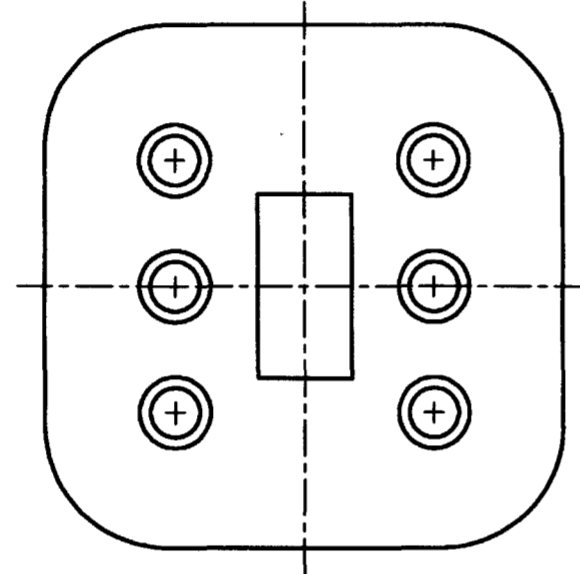

REV
A

W6S

REVISIONS

SYM	DESCRIPTION	DATE	APPROVED
NC	NEW RELEASE PER E.O. A09299	2/12/90	J.A.
A	REVISED PER E.O. P17509	1/28-01	RDR

勝特力電材超市-龍山店 886-3-5773766
勝特力電材超市-光復店 886-3-5729570
勝特力電子(上海) 86-21-34970699
勝特力電子(深圳) 86-755-83298787
<http://www.100y.com.tw>

4. W6S WEDGE USED WITH DT06-6S PLUG.
3. CONSULT FACTORY FOR APPLICATION.
2. DIMENSIONS ARE ±.025 [.64] UNLESS OTHERWISE SPECIFIED.

NOTES: 1. ALL DIMENSIONS ARE IN INCHES [MILLIMETERS].

SIGNATURE & DATE	
DR	X. SANCHEZ 07NOV01
CHK	<i>[Signature]</i> 11/26/01
PE	<i>[Signature]</i> 11/26/01
APPD	<i>[Signature]</i> 11-14-01
SCALE	NONE WT

WEDGE LOCK
FOR
6 WAY PLUG
COLOR; ORANGE
DT SERIES

ENVELOPE

CP	MATL. CODE
The Deutsch Company DEUTSCH I.P.D. 3850 INDUSTRIAL AVE. HEMET, CALIF. 92545	
B	W6S
DWG SIZE	CODE 11139 SHEET | OF |