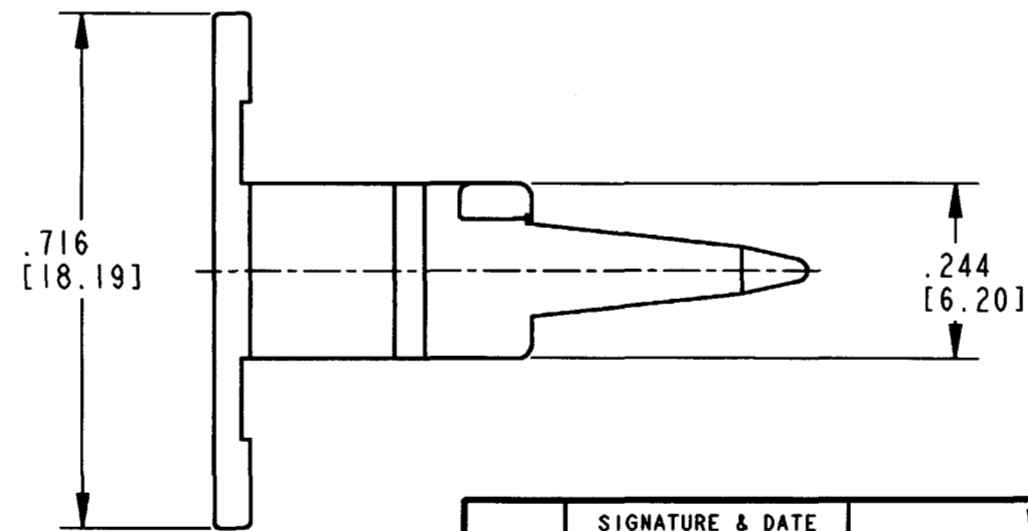

REV
A

W6S

REVISIONS

SYM	DESCRIPTION	DATE	APPROVED
NC	NEW RELEASE PER E.O. A09299	2/12/90	J.A.
A	REVISED PER E.O. P17509	1/28-01	RDR

勝特力電材超市-龍山店 886-3-5773766
勝特力電材超市-光復店 886-3-5729570
勝特力電子(上海) 86-21-34970699
勝特力電子(深圳) 86-755-83298787
<http://www.100y.com.tw>

4. W6S WEDGE USED WITH DT06-6S PLUG.
3. CONSULT FACTORY FOR APPLICATION.
2. DIMENSIONS ARE ±.025 [.64] UNLESS OTHERWISE SPECIFIED.

NOTES: 1. ALL DIMENSIONS ARE IN INCHES [MILLIMETERS].

SIGNATURE & DATE	
DR	X. SANCHEZ 07NOV01
CHK	<i>[Signature]</i> 11/26/01
PE	<i>[Signature]</i> 11/26/01
APPD	<i>[Signature]</i> 11-14-01
SCALE	NONE WT

WEDGE LOCK
FOR
6 WAY PLUG
COLOR; ORANGE
DT SERIES

ENVELOPE

CP	MATL. CODE
The Deutsch Company DEUTSCH I.P.D. 3850 INDUSTRIAL AVE. HEMET, CALIF. 92545	
B	W6S
DWG SIZE	CODE 11139 SHEET | OF |