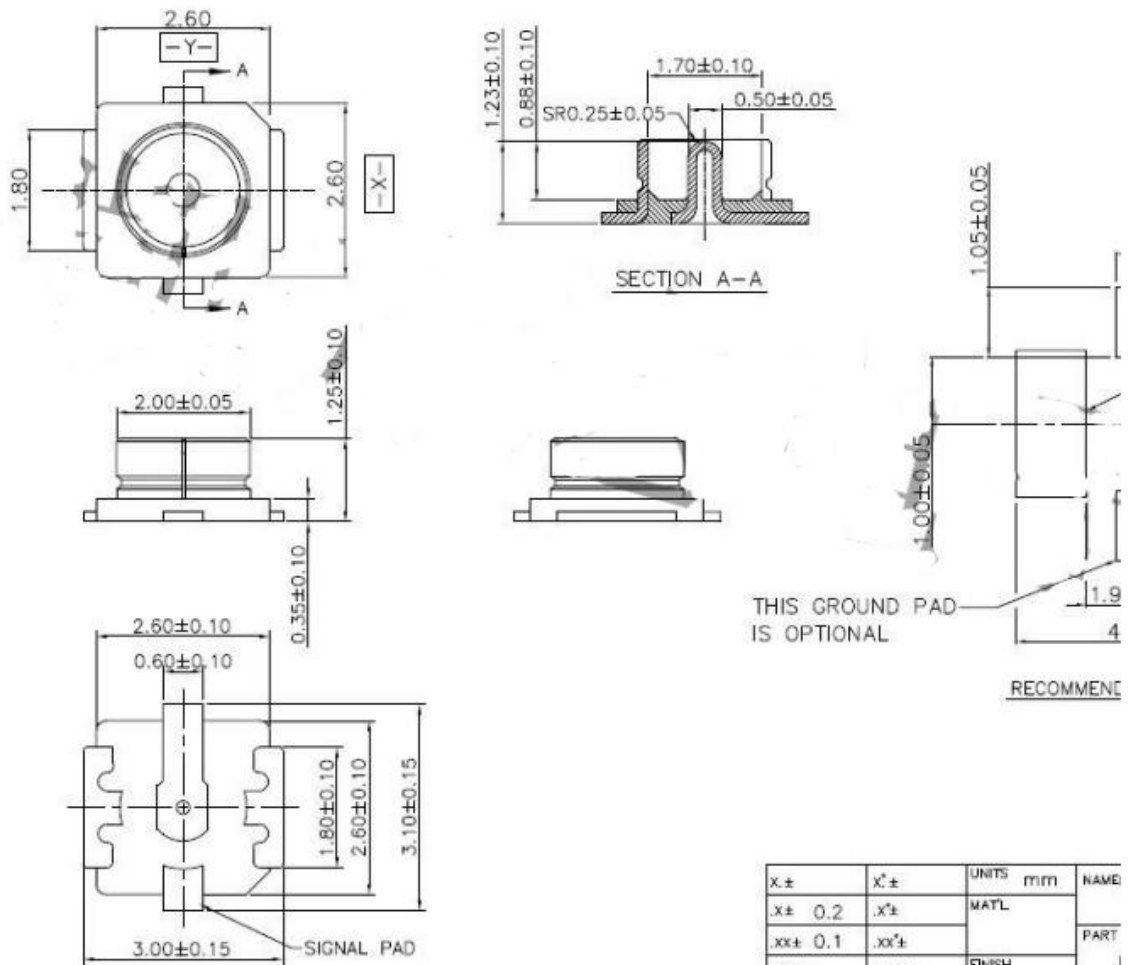

U.FL座 IPEX/IPX接头 U.FL-R-SMT 射频同轴连接器 贴片天线座子

P/N KK2301*-1*-7*

X ±	X' ±	UNITS	m/m	NAME
.x ± 0.2	.x' ±	MATL		PART
.xx ± 0.1	.xx' ±			APPD:
.xxx ±	.xxx' ±	FINISH		CHKD:
<small>THESE DIMENSIONS AND SPECIFICATIONS ARE THE PROPERTY OF FUSION INTERCONNECT TECHNOLOGY LIMITED AND SHALL NOT BE REPRODUCED, COPIED OR USED IN ANY MANNER WITHOUT THE PRIOR WRITTEN CONSENT OF FUSION INTERCONNECT TECHNOLOGY LIMITED.</small>				DR: ;
		QTY		