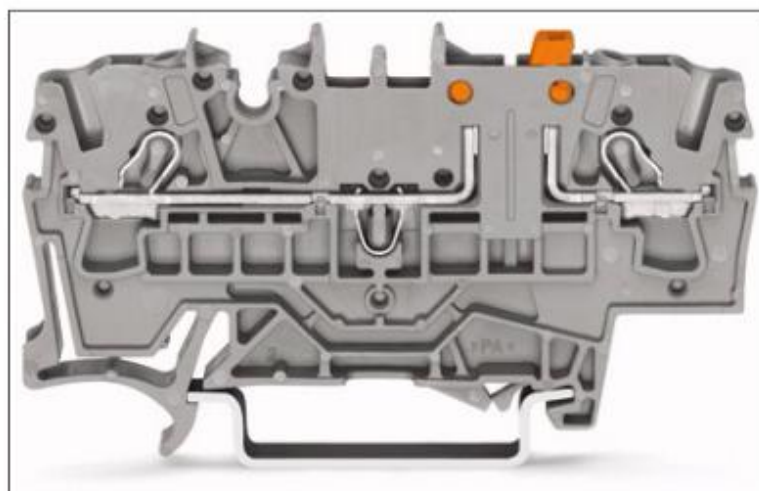

Images & drawings