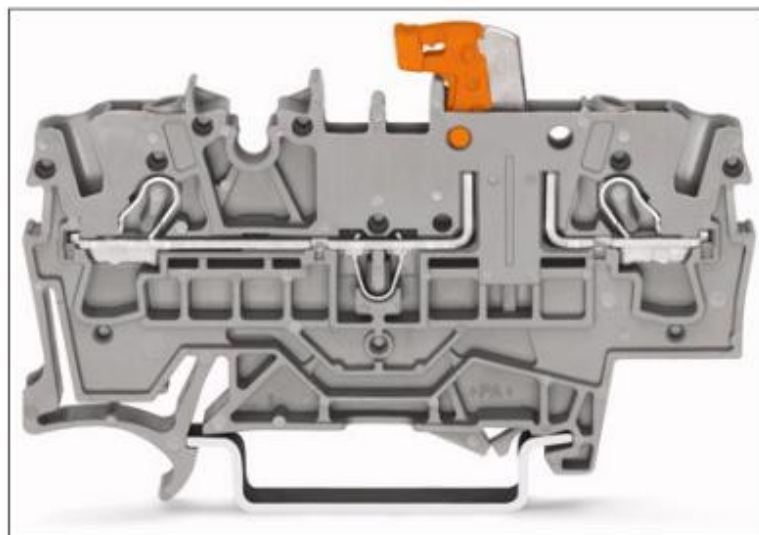

Images & drawings