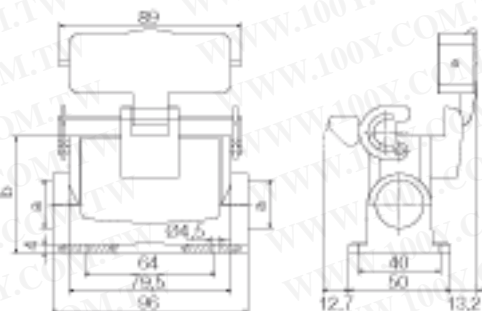

勝特力材料 886-3-5753170
 勝特力电子(上海) 86-21-34970699
 勝特力电子(深圳) 86-755-83298787
[Http://www.100y.com.tw](http://www.100y.com.tw)

General ordering data

Order No.	1665070000
Part designation	HDC 16A SLU 2PG16G
Version	HDC enclosures, Size: 5, IP 65 / IP 66, Base, longitudinal locking, standard
EAN	4008190421779
Qty.	1 pc(s).

Dimensions

Total length	79 mm
Width housing C	29.5 mm
Width base C1	50 mm
Height of housing B	57 mm
Height of base B1	4 mm
Mounting hole distance, width C2	40 mm
Hole pitch length A2	64 mm
Cable entry	PG 16

General data

Protection class	IP 65 / IP 66
Housing main material	diecast aluminium
Colour	grey
Temperature, min.	-40 °C
Temperature, max.	125 °C

Version

Type of housing	Base housing
Cable entry	w. threading
Number of cable entry on top	0
Number of cable entry sideways	2
Cover	without cover
Cover	without cover
Size	5
Design	standard
Upper part/Lower part/Cover	Lower part

Classifications

ETIM 2.0	EC000437
ETIM 3.0	EC000437
eClass 4.1	27-14-08-05
eClass 5.0	27-14-34-19
eClass 5.1	27-14-34-19

Similar products

Order No.	Part designation	Version
1788790000	HDC 16A SDLU 2M20G	HDC enclosures, Size: 5, IP 65 / IP 66, Base, longitudinal locking, standard
1788780000	HDC 16A SDLU 2M25G	HDC enclosures, Size: 5, IP 65 / IP 66, Base, longitudinal locking, standard
1665300000	HDC 16A SDLU 2PG16G	HDC enclosures, Size: 5, IP 65 / IP 66, Base, longitudinal locking, standard
1665090000	HDC 16A SLU 1PG21G	HDC enclosures, Size: 5, IP 65 / IP 66, Base, longitudinal locking, standard
1788770000	HDC 16A SLU 2M20G	HDC enclosures, Size: 5, IP 65 / IP 66, Base, longitudinal locking, standard
1788760000	HDC 16A SLU 2M25G	HDC enclosures, Size: 5, IP 65 / IP 66, Base, longitudinal locking, standard