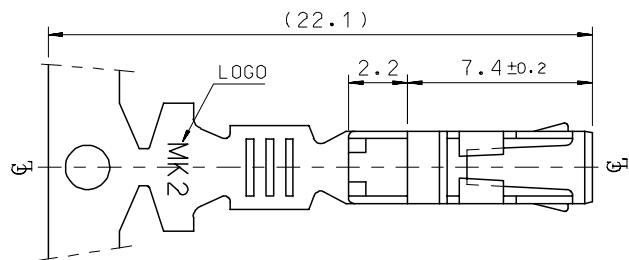

施工工具

全局

描述	产品编号
Extraction and Activation Tool	0638132700
Hand Crimp Tool for Industry Standard 1.78mm Tab Terminals, 24-26 AWG Wire	0638196900
FineAdjust Applicator for .070 Male and Female Crimp Terminals, 24 AWG	0639044200
T2 Terminator for .070 Female Crimp Terminal	0639114300

SEC' : B-B''

NOTES

1. MATERIAL : PHOSPHOR BRONZE
0.3mm THICKNESS
2. FINISH : PRE-PLATED TIN
3. RECOMMENDED LENGTH OF WIRE STRIP IS 4.0-4.8mm.

ISOMETRIC VIEW

SEC' : C-C''

SEC' : D-D''

MATERIAL NO	ENG. No.	AWG	a	b	c	d	PITCH P
357460210	35746-0210	#18-#14	3.4	3.8	5.2	4.8	12.0
357460110	35746-0110	#22-#20	2.85	2.8	4.2	4.0	10.6
357460410	35746-0410	#24	2.2	1.75	3.85	3.5	10.6