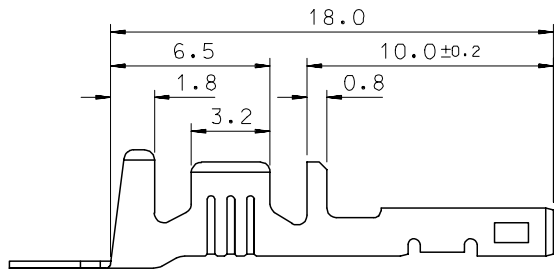

施工工具

全局

描述	产品编号
Extraction and Activation Tool	0638132700
Hand Crimp Tool for Industry Standard 1.78mm Tab Terminals, 24-26 AWG Wire	0638196900
FineAdjust Applicator for .070 Male and Female Crimp Terminals, 24 AWG	0639044200
T2 Terminator for .070 Female Crimp Terminal	0639114300

SEC' : B-B''

NOTES

1. MATERIAL : PHOSPHOR BRONZE
0.3mm THICKNESS
2. FINISH : PRE-PLATED TIN
3. RECOMMENDED LENGTH OF WIRE STRIP IS 4.0-4.8mm.

ISOMETRIC VIEW

SEC' : C-C''

SEC' : D-D''

MATERIAL NO	ENG. No.	AWG	a	b	c	d	PITCH P
357460210	35746-0210	#18-#14	3.4	3.8	5.2	4.8	12.0
357460110	35746-0110	#22-#20	2.85	2.8	4.2	4.0	10.6
357460410	35746-0410	#24	2.2	1.75	3.85	3.5	10.6