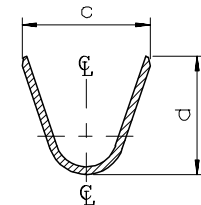

施工工具

全局

描述	产品编号
Extraction and Activation Tool	0638132700
Hand Crimp Tool for Industry Standard 1.78mm Tab Terminals, 24-26 AWG Wire	0638196900
FineAdjust Applicator for .070 Male and Female Crimp Terminals, 24 AWG	0639044200
T2 Terminator for .070 Female Crimp Terminal	0639114300

SEC' : B-B''

NOTES

1. MATERIAL : PHOSPHOR BRONZE
0.3mm THICKNESS
2. FINISH : PRE-PLATED TIN
3. RECOMMENDED LENGTH OF WIRE STRIP IS 4.0-4.8mm.

ISOMETRIC VIEW

SEC' : C-C''

SEC' : D-D''

MATERIAL NO	ENG. No.	AWG	a	b	c	d	PITCH P
357460210	35746-0210	#18-#14	3.4	3.8	5.2	4.8	12.0
357460110	35746-0110	#22-#20	2.85	2.8	4.2	4.0	10.6
357460410	35746-0410	#24	2.2	1.75	3.85	3.5	10.6