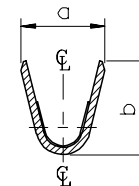

施工工具

全局

描述	产品编号
Extraction and Activation Tool	0638132700
Hand Crimp Tool for Industry Standard 1.78mm Tab Terminals, 24-26 AWG Wire	0638196900
FineAdjust Applicator for .070 Male and Female Crimp Terminals, 24 AWG	0639044200
T2 Terminator for .070 Female Crimp Terminal	0639114300

SEC' : B-B''

NOTES

1. MATERIAL : PHOSPHOR BRONZE
0.3mm THICKNESS
2. FINISH : PRE-PLATED TIN
3. RECOMMENDED LENGTH OF WIRE STRIP IS 4.0-4.8mm.

ISOMETRIC VIEW

SEC' : C-C''

SEC' : D-D''

MATERIAL NO	ENG. No.	AWG	a	b	c	d	PITCH P
357460210	35746-0210	#18-#14	3.4	3.8	5.2	4.8	12.0
357460110	35746-0110	#22-#20	2.85	2.8	4.2	4.0	10.6
357460410	35746-0410	#24	2.2	1.75	3.85	3.5	10.6