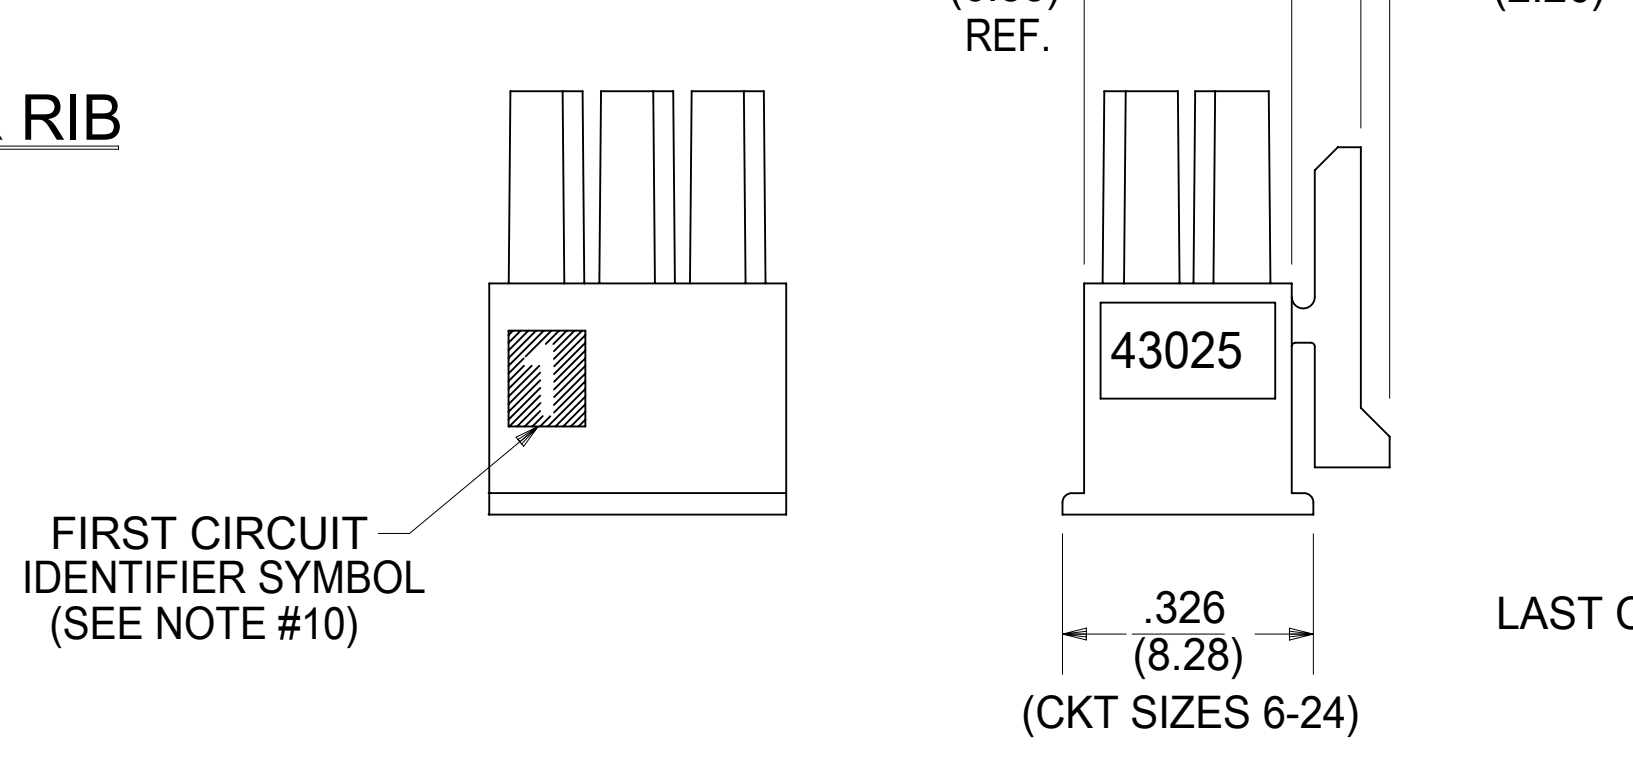

HOUSING SHOWN WITH FIRST CIRCUIT IDENTIFIER RIB (SEE NOTE #10)

RECEPTACLE ISO VIEW (8 CIRCUIT SHOWN) (SEE NOTE 9 FOR TESTING)