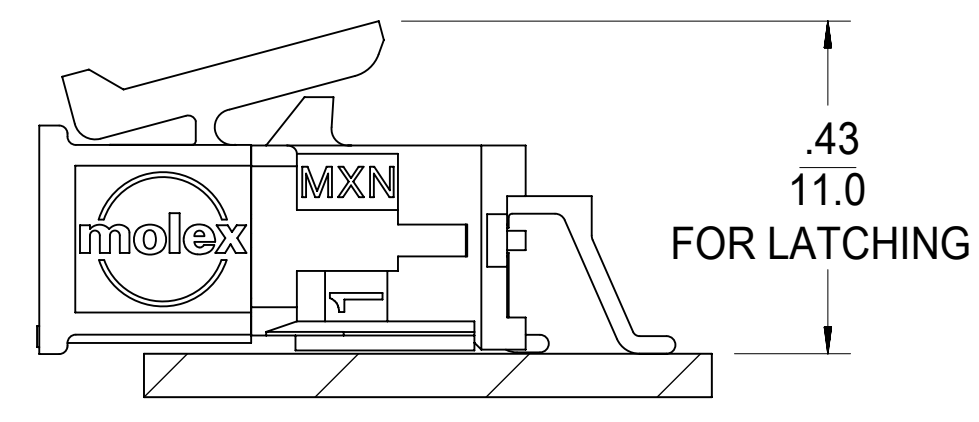

SYMBOLS	THIS DRAWING CONTAINS INFORMATION THAT IS PROPRIETARY TO MOLEX ELECTRONIC TECHNOLOGIES, LLC AND SHOULD NOT BE USED WITHOUT WRITTEN PERMISSION		CURRENT REV DESC: UPDATE NOTE 7	
	DIMENSION UNITS	SCALE		
▽ = 0	IN/MM	NTS		
▽ = 0	GENERAL TOLERANCES (UNLESS SPECIFIED)			
▽ = 0		MM	INCH	
▽ = 0	4 PLACES	±	±	EC NO: 168740
▽ = 0	3 PLACES	±	± 0.01	DRWN: AZAHIROVIC 2018/01/03
▽ = 0	2 PLACES	±	± 0.014	CHK'D: SSOUSEK 2018/06/01
▽ = 0	1 PLACE	±	± 0.35	APPR: FSMITH 2018/06/01
⊠ = 0	0 PLACES	±	±	INITIAL REVISION:
■ = 0	ANGULAR TOL		± 0.5°	DRWN: JDFOX 2015/02/09
▽ = 0	DRAFT WHERE APPLICABLE MUST REMAIN WITHIN DIMENSIONS			APPR: BPISZCZOR 2016/06/10
	THIRD ANGLE PROJECTION	DRAWING	SERIES	MATERIAL NUMBER
		D-SIZE	43025	SEE CHART
				CUSTOMER
				SHEET NUMBER
				1 OF 1

MICRO-FIT (3.0) RECEPTACLE, GLOW WIRE DUAL ROW / 2 THRU 24 CIRCUIT

PRODUCT CUSTOMER DRAWING

DOCUMENT NUMBER: SD-43025-002
DOC TYPE: PSD
DOC PART: 001
REVISION: A1