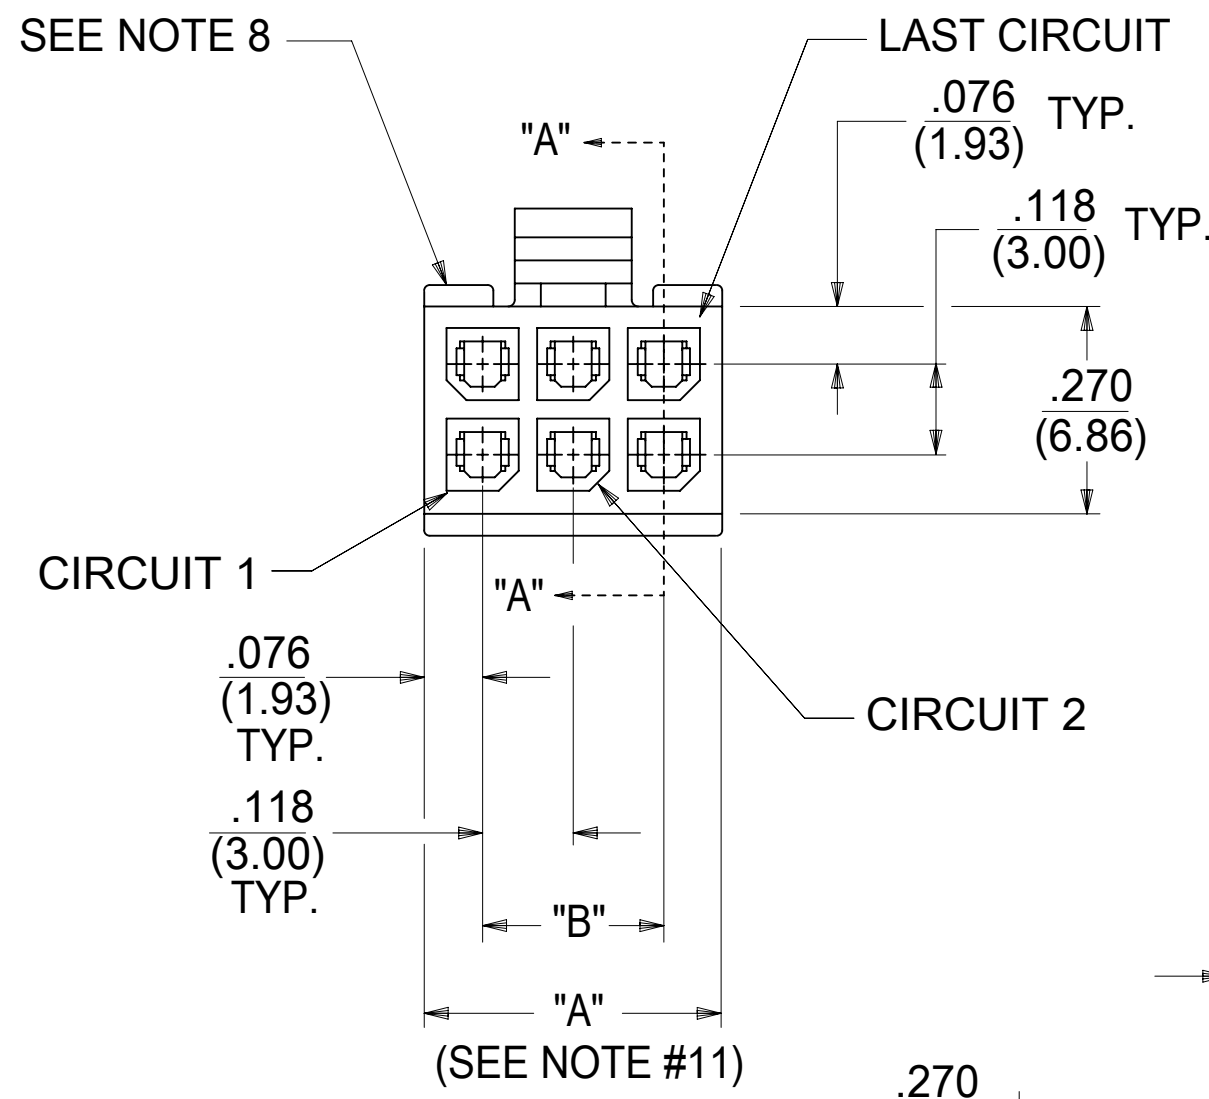

HOUSING SHOWN WITH FIRST CIRCUIT IDENTIFIER RIB (SEE NOTE #10)

RECEPTACLE ISO VIEW (8 CIRCUIT SHOWN) (SEE NOTE 9 FOR TESTING)