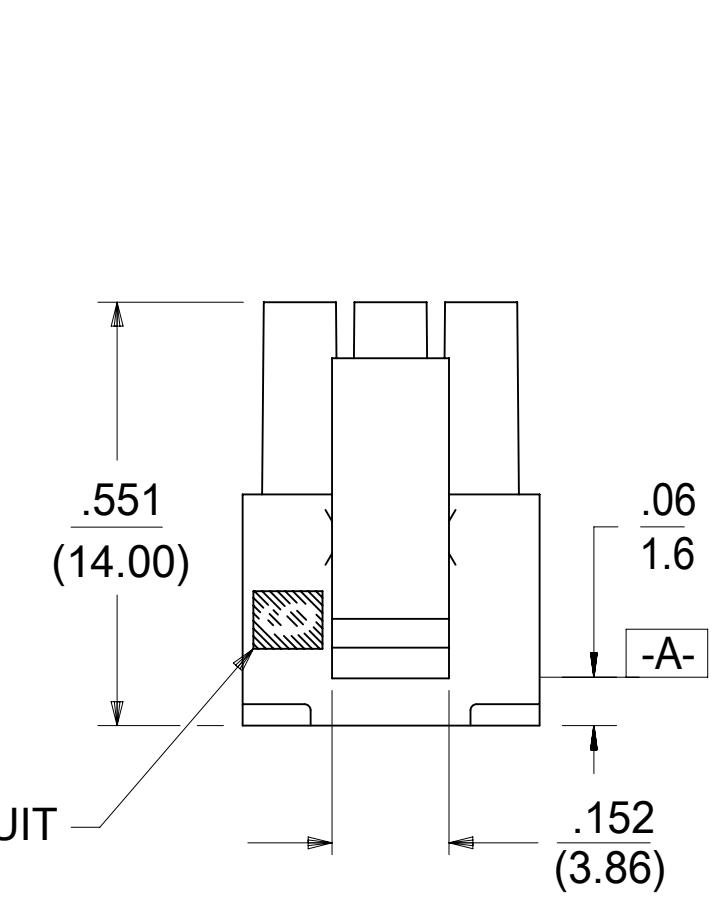

HOUSING SHOWN WITH FIRST CIRCUIT IDENTIFIER RIB (SEE NOTE #10)

RECEPTACLE ISO VIEW (8 CIRCUIT SHOWN) (SEE NOTE 9 FOR TESTING)