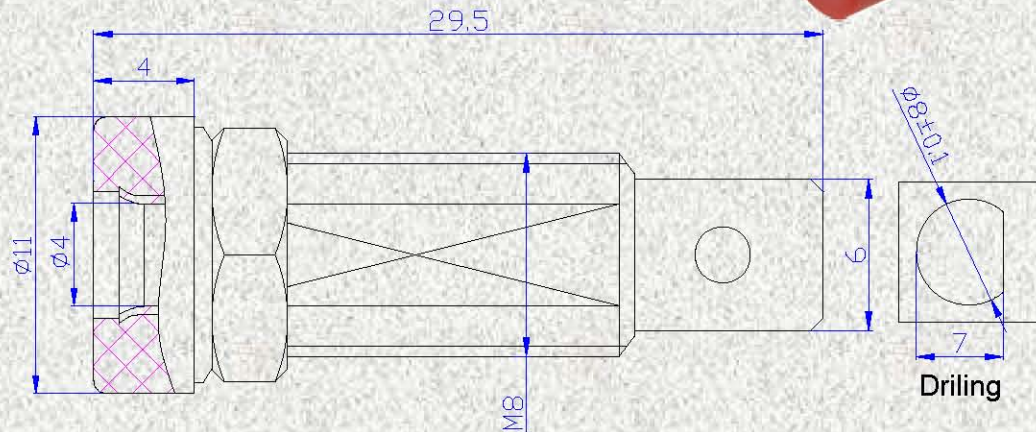

## Product Specification

■产品名称 (Name): 4mm 面板插座 (4mm Panel-mount Socket)

■产品型号 (Model): 24.244. \*

■基本参数 (Principal Technical Data)

■典型特性 (Typical Characteristic)

主体材质 Body material	铜 Brass	绝缘体材质 Insulation material	ABS
表面镀层 Surface coating	镀锌 Zinc plated	接触电阻 Contact resistance	$\leq 0.005 \Omega$
绝缘电阻 Insulating resistance	$\geq 500M \Omega$	额定电压/电流 Rated voltage/current	30Vac-60Vdc/Max.24A