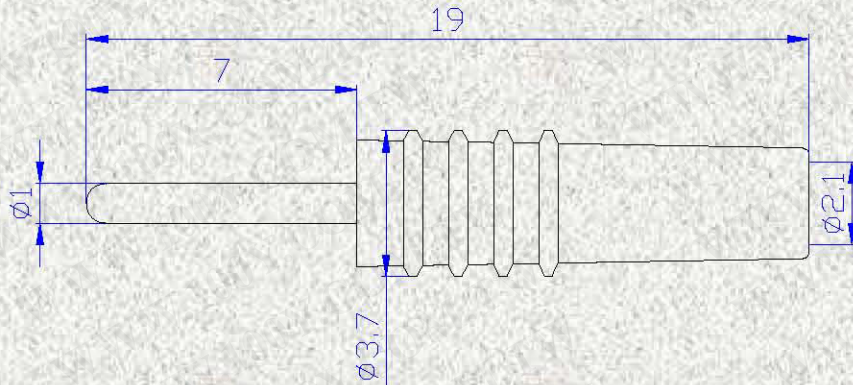

## Product Specification

■产品名称 (Name): 1mm 插头 (In-line 1mm Plug)

■产品型号 (Model): 25.101.\*

■基本参数 (Principal Technical Data)

■典型特性 (Typical Characteristic)

主体材质 Body material	铜 Brass	绝缘体材质 Insulation material	PVC
表面镀层 Surface coating	镀金 Gold plated	接触电阻 Contact resistance	$\leq 0.005 \Omega$
绝缘电阻 Insulating resistance	$\geq 500M \Omega$	额定电压/电流 Rated voltage/current	30Vac-60Vdc/Max.6A