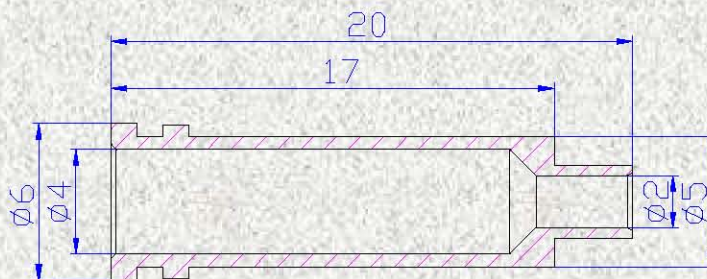

## Product Specification

■产品名称 (Name) : 2/4mm 金属插座(2/4mm Socket)

■产品信息 (Product Information)

28.110

28.210

产品型号 Model	材质 Material
28.110	主体 (Body): 铜(Brass)
28.210	表面镀层( Surface coating): 镀金(Gold plated)

■特点 (Feature)