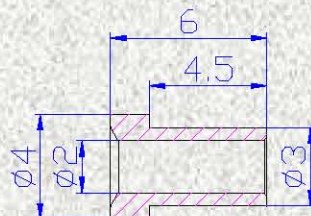

## Product Specification

■产品名称 (Name) : 2/4mm 金属插座(2/4mm Socket)

■产品信息 (Product Information)

28.110

28.210

产品型号 Model	材质 Material
28.110	主体 (Body): 铜(Brass)
28.210	表面镀层( Surface coating): 镀金(Gold plated)

■特点 (Feature)