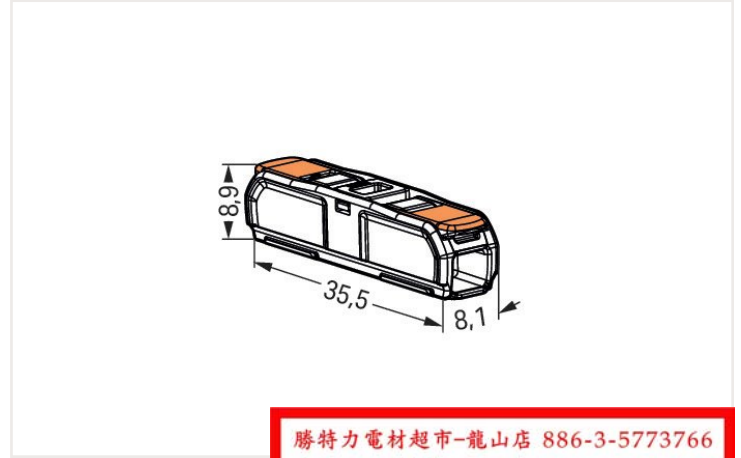

勝特力電材超市-龍山店 886-3-5773766
勝特力電材超市-光復店 886-3-5729570
勝特力電子(上海) 86-21-34970699
勝特力電子(深圳) 86-755-83298787
<http://www.100y.com.tw>

This connector is suitable for worldwide installations.

Electrical data

Ratings per IEC/EN

Ratings per	EN 60664
Nominal voltage (II/2)	450 V
Rated surge voltage (II/2)	4 kV
Rated current	32 A
Legend (ratings)	(II / 2) ≙ Overvoltage category II / Pollution degree 2

Ratings per UL

Rated voltage UL (Use Group C)	600 V
Rated current UL (Use Group C)	20 A

Connection data

Total number of connection points	2

Connection 1

Connection technology	CAGE CLAMP®
Actuation type	Lever
Connectable conductor materials	Copper
Solid conductor	0.2 ... 4 mm² / 20 ... 14 AWG
Stranded conductor	0.2 ... 2.5 mm² / 18 ... 14 AWG
Fine-stranded conductor	0.2 ... 4 mm² / 18 ... 14 AWG
Strip length	11 mm / 0.43 inch