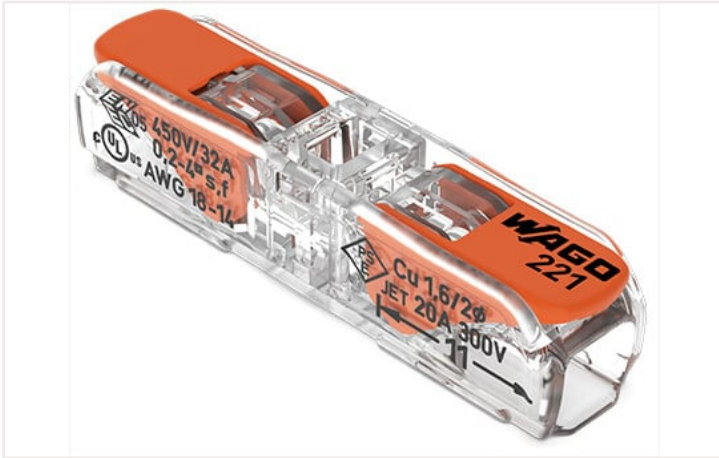

Data sheet | Item number: 221-2411

Inline splicing connector with lever; for all conductor types; max. 4 mm²; 2-conductor; transparent housing; Transparent cover; Surrounding air temperature: max 85°C (T85); 4.00 mm²; transparent

<https://www.wago.com/221-2411>

Color: ☒ transparent