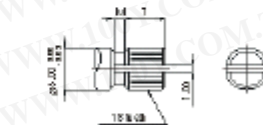

R1210N
R1210G

∅	1	2	3
H	10	12.5	14.5

S TYPE:

X	Q	R	S		
L	15	20	25		

F TYPE:

X	A	B	C	D		
L	18	20	22	24		
F	Y	1.5	1.2	1.4		

KQ TYPE:

X	2	3	4	5		
L	15	20	25	30		
T	8	8	12	12		
DK	L	2	2	2		

Mechanical characteristics / 機械的性能

	12MM Size Rotary Potentiometers	12MM Size With Switch Series
Total rotational angle 全迴轉角度	300° ±10°	300° ±10°
Rotational torque 迴轉扭力	2~20mN.m (20~204 gf-cm)	2~20mN.m (20~204 gf-cm)
Rotation stopper strength 止迴轉強度	0.5 N.m (5 kgf-cm)	0.5 N.m (5 kgf-cm)
Push pull strength 軸推拉強度	70N.m(7kgf) max.	70N.m(7kgf) max.
Click torque C.C.扭力	5~30mN.m(51~305gf.cm)	