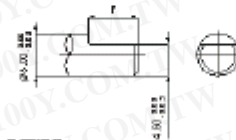

R1210N
R1210G

∅	1	2	3
H	10	12.5	14.5

S TYPE:

X	Q	R	S		
L	15	20	25		

F TYPE:

X	A	B	C	D		
L	18	20	22	24		
F	Y	1.5	1.2	1.4		

KQ TYPE:

X	2	3	4	5		
L	15	20	25	30		
T	8	8	12	12		
DK	L	2	2	2		

Mechanical characteristics / 機械的性能

	12MM Size Rotary Potentiometers	12MM Size With Switch Series
Total rotational angle 全迴轉角度	300° ±10°	300° ±10°
Rotational torque 迴轉扭力	2~20mN.m (20~204 gf-cm)	2~20mN.m (20~204 gf-cm)
Rotation stopper strength 止迴轉強度	0.5 N.m (5 kgf-cm)	0.5 N.m (5 kgf-cm)
Push pull strength 軸推拉強度	70N.m(7kgf) max.	70N.m(7kgf) max.
Click torque C.C.扭力	5~30mN.m(51~305gf.cm)	