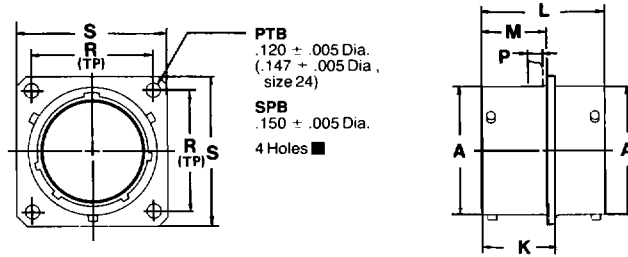

PTB SPB

thru bulkhead receptacle

勝特力電材超市-龍山店 886-3-5773766
 勝特力電材超市-光復店 886-3-5729570
 勝特力電子(上海) 86-21-34970699
 勝特力電子(深圳) 86-755-83298787
<http://www.100y.com.tw>

* PTB-XX-XXX
 * SPB-XX-XXX

* To complete part number add desired arrangement number (refer to page 66 for insert availability) and add "PS";
 Example: PTB-18-32PS. If a rotation is required, use PTB-18-32PS and add W, X, Y or Z. Example: PTB-18-32 PSW.
 The socket end of the insert always appears at the "P" dimension end of shell.

■ (MMC) located within .0025 of (TP)

Shell Size	Receptacle Front View				Receptacle Side View					
	R (TP)		S		A +.001 -.005	K +.016 -.000	L ±.005	M +.010 -.000	P Max.	
	PTB	SPB	PTB	SPB					PTB	SPB
6	.469	.641	.688	.953	.348	.625	1.050	.562	.125	.188
8	.594	.734	.812	1.047	.473	.625	1.050	.562	.125	.188
10	.719	.812	.938	1.125	.590	.625	1.050	.562	.125	.188
12	.812	.938	1.031	1.250	.750	.625	1.050	.562	.125	.188
14	.906	1.031	1.125	1.344	.875	.625	1.050	.562	.125	.188
16	.969	1.125	1.219	1.438	1.000	.625	1.050	.562	.125	.188
18	1.062	1.203	1.312	1.516	1.125	.625	1.050	.562	.125	.188
20	1.156	1.297	1.438	1.672	1.250	.781	1.330	.688	.125	.312
22	1.250	1.375	1.562	1.750	1.375	.781	1.330	.688	.125	.312
24	1.375	1.500	1.688	1.875	1.500	.781	1.330	.688	.125	.312