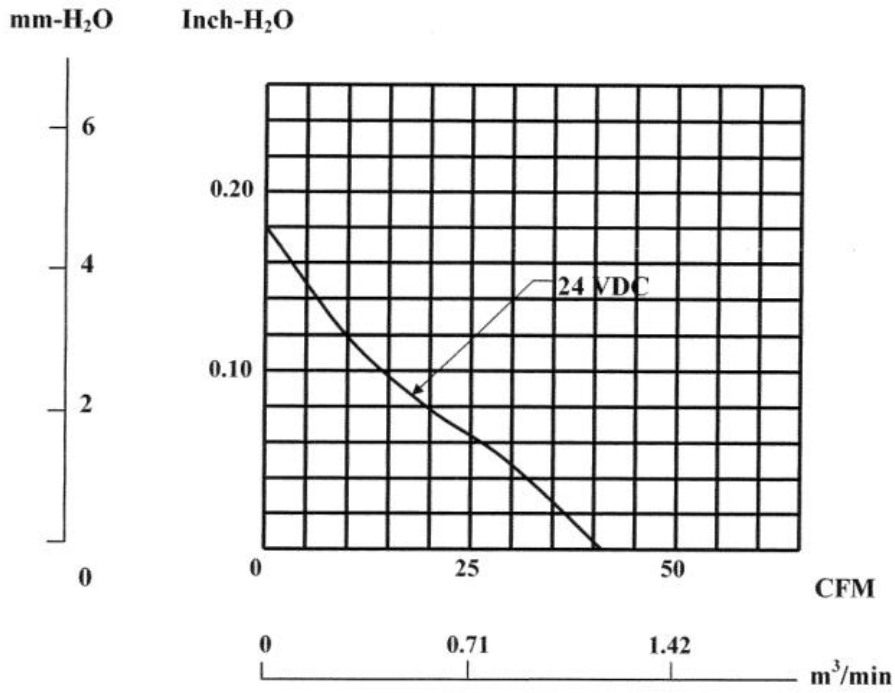

**STATIC
PRESSURE**

DIMENSIONS