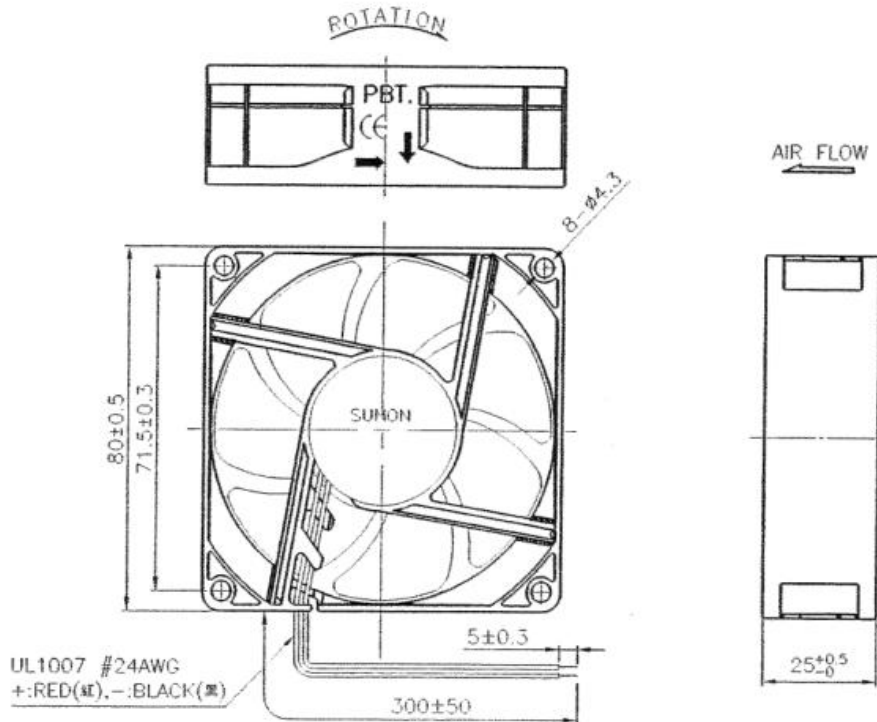

品牌名称:	建准风扇	产品型号:	EE80252B1-000C-A99
电 压:	24 V	转 速:	3200 R.P.M.
功 率:	1.8 W	噪 音:	33 dB-A
轴 承:	滚珠	尺 寸:	80*80*25 mm
风 量:	41 CFM	重 量:	75 g

MagicStudio

产品规格书

RATED SPEED	3200 RPM \pm 10% at rated voltage
AIR FLOW	41 CFM
STATIC PRESSURE	0.18 Inch-H ₂ O
ACOUSTIC NOISE	33 dB(A)
AIR FLOW V.S. PRESSURE	See Page 5
INSULATION CLASS	UL Class A
INSULATION RESISTANCE PLASTIC HOUSING	10M ohm at 500 VDC between internal stator and lead wire (+)
DIELECTRIC STRENGTH	Applied AC 500 V for one minute or AC 600 V for 2 Seconds between housing and lead wire (+)
LIFE EXPECTANCY	70,000 Hours at 40 deg. C, 65% humidity, 90% CL
PROTECTION	<input checked="" type="checkbox"/> Automatic Restart Note: In a situation where the fan is locked by an external force while the electricity is on, an increase in coil temperature will be prevented by temporarily turning off the electrical power to the motor. The fan will automatically restart when the locked rotor condition is released.
	<input type="checkbox"/> Polarity Protection

勝特力材料 886-3-5753170
 勝特力电子(上海) 86-21-34970699
 勝特力电子(深圳) 86-755-83298787
[Http://www.100y.com.tw](http://www.100y.com.tw)

**STATIC
PRESSURE**

DIMENSIONS

勝特力材料 886-3-5753170
 勝特力电子(上海) 86-21-34970699
 勝特力电子(深圳) 86-755-83298787
[Http://www.100y.com.tw](http://www.100y.com.tw)