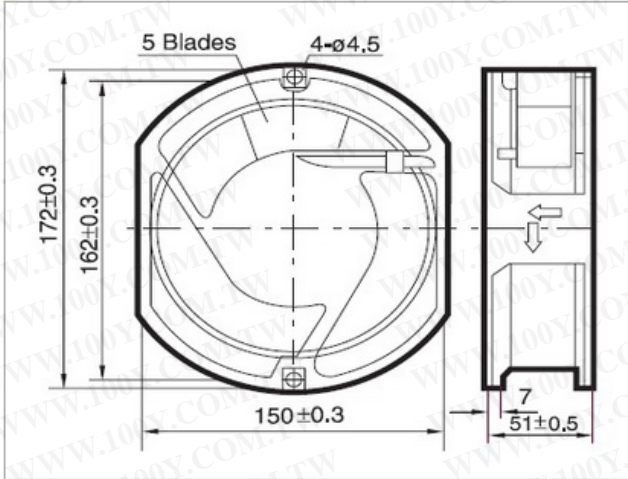

172X150X51mm

General Specifications

| | |
|------------|--|
| Airflow | 106~235CFM |
| Housing | Die Cast Aluminum Painted Black Or Natural Color |
| Impeller | Plastic With Fiber Glass Filled UI 94V-0 |
| Motor Type | Shaded Pole, Impedance Protected |
| Connecting | Terminal & Wire Leads |

Dimensions:mm

Performance

Specifications

| Model NO. | Bearing | Rated Voltage | Frequency | Speed | Airflow | Static Pressure | Current | Power | Noise |
|-------------|---------|---------------|-----------|-----------|---------|-----------------|-----------|-------|-------|
| | | VAC | HZ | | | RPM | | | |
| 6C115ABSL | 2BALL | 110/120 | 50/60 | 2800/3100 | 190/235 | 0.63/0.79 | 0.50/0.45 | 38/35 | 50/45 |
| 6C115ABST | 2BALL | 110/120 | 50/60 | 2800/3100 | 190/235 | 0.63/0.79 | 0.50/0.45 | 38/35 | 50/45 |
| 6C230ABSL | 2BALL | 220/240 | 50/60 | 2800/3100 | 190/235 | 0.63/0.79 | 0.23/0.21 | 32/31 | 50/45 |
| 6C230ABST | 2BALL | 220/240 | 50/60 | 2800/3100 | 190/235 | 0.63/0.79 | 0.23/0.21 | 32/31 | 50/45 |
| 6C115ABSL-L | 2BALL | 110/120 | 50/60 | 2100/1900 | 110/106 | 0.40/0.31 | 0.35/0.33 | 22/21 | 33/30 |
| 6C230ABSL-L | 2BALL | 220/240 | 50/60 | 1900/1800 | 110/106 | 0.40/0.31 | 0.15/0.12 | 22/19 | 33/30 |