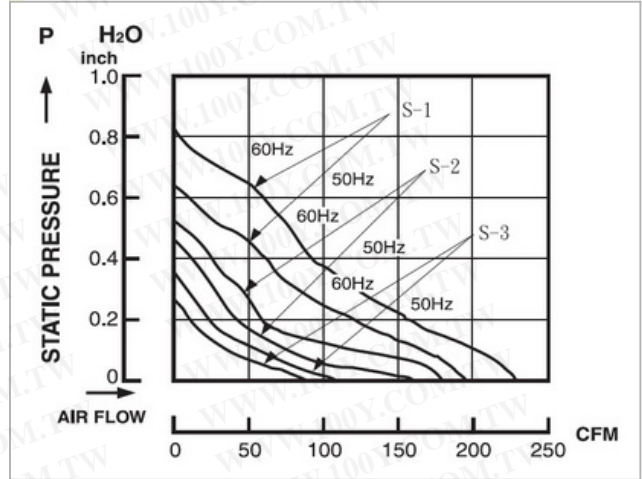

172X150X51mm

General Specifications

| | |
|------------|--|
| Airflow | 106~235CFM |
| Housing | Die Cast Aluminum Painted Black Or Natural Color |
| Impeller | Plastic With Fiber Glass Filled UI 94V-0 |
| Motor Type | Shaded Pole, Impedance Protected |
| Connecting | Terminal & Wire Leads |

Dimensions:mm

Performance

Specifications

| Model NO. | Bearing | Rated Voltage | Frequency | Speed | Airflow | Static Pressure | Current | Power | Noise |
|-------------|---------|---------------|-----------|-----------|---------|-----------------|-----------|-------|-------|
| | | VAC | HZ | | | RPM | | | |
| 6C115ABSL | 2BALL | 110/120 | 50/60 | 2800/3100 | 190/235 | 0.63/0.79 | 0.50/0.45 | 38/35 | 50/45 |
| 6C115ABST | 2BALL | 110/120 | 50/60 | 2800/3100 | 190/235 | 0.63/0.79 | 0.50/0.45 | 38/35 | 50/45 |
| 6C230ABSL | 2BALL | 220/240 | 50/60 | 2800/3100 | 190/235 | 0.63/0.79 | 0.23/0.21 | 32/31 | 50/45 |
| 6C230ABST | 2BALL | 220/240 | 50/60 | 2800/3100 | 190/235 | 0.63/0.79 | 0.23/0.21 | 32/31 | 50/45 |
| 6C115ABSL-L | 2BALL | 110/120 | 50/60 | 2100/1900 | 110/106 | 0.40/0.31 | 0.35/0.33 | 22/21 | 33/30 |
| 6C230ABSL-L | 2BALL | 220/240 | 50/60 | 1900/1800 | 110/106 | 0.40/0.31 | 0.15/0.12 | 22/19 | 33/30 |