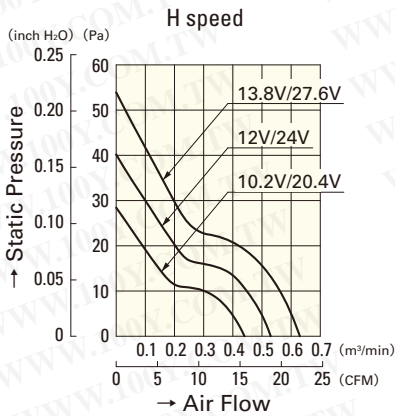

Air Flow and Static Pressure Characteristics

9WP0612H401(4011)
9WP0624H401(4011)