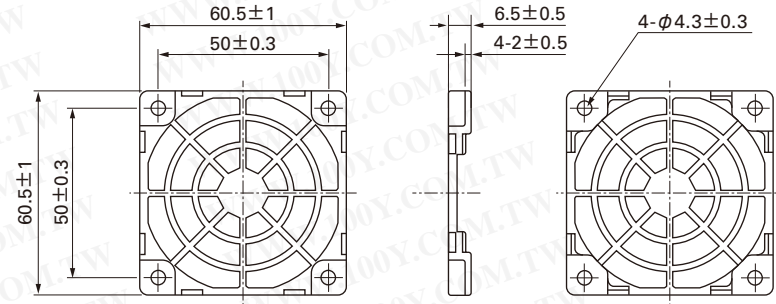

Options (Unit : mm)

Finger guards

Model : 109-139E Surface treatment : Nickel-chrome plating (silver)
: 109-139H : Cation electropainting (black)

Resin Finger guards

Model : 109-1003G