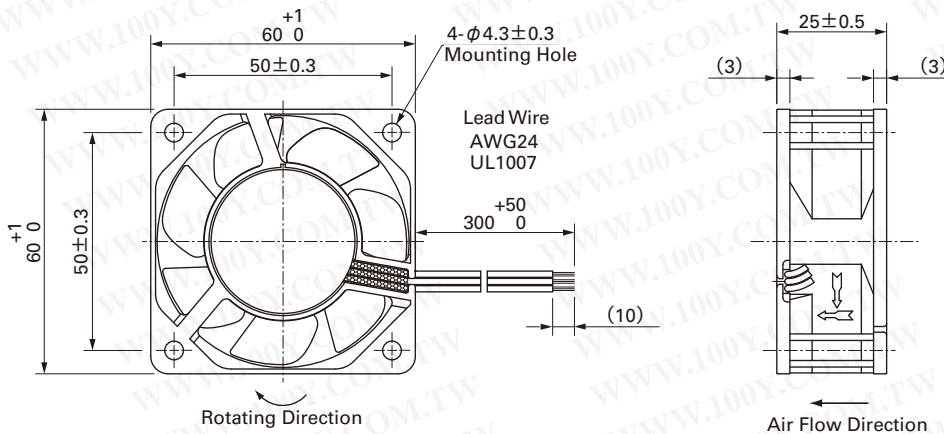

Dimensions (Unit : mm) (With ribs)