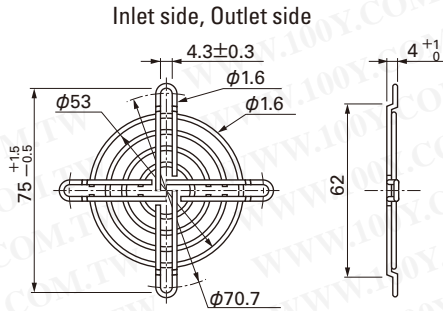

Options (Unit : mm)

Finger guards

Model : 109-139E Surface treatment : Nickel-chrome plating (silver)
: 109-139H : Cation electropainting (black)

Resin Finger guards

Model : 109-1003G