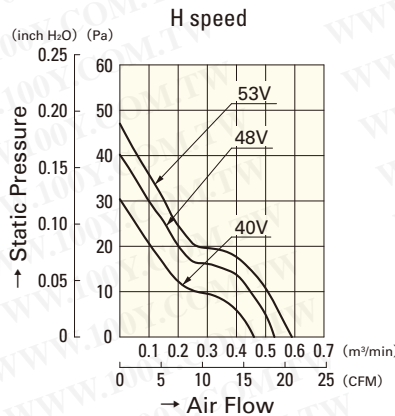

9WP0648H401(4011)

勝特力材料 886-3-5753170
勝特力电子(上海) 86-21-34970699
勝特力电子(深圳) 86-755-83298787
[Http://www.100y.com.tw](http://www.100y.com.tw)