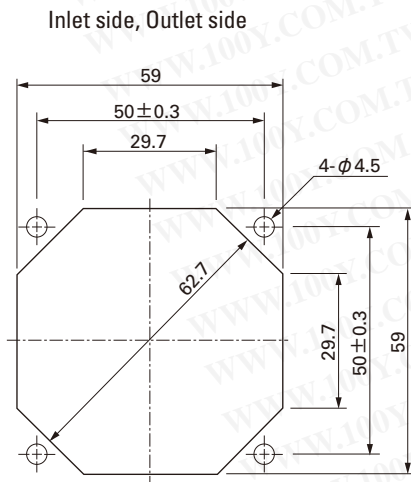

**60**mm sq.

**60×60×25mm** (Mass : 110g)

**IP 55** Dust resistant device with protection against water jets

**WP type**

## Reference dimension of mounting holes and vent opening (Unit : mm)

**Options (Unit : mm)**

**Finger guards**

Model : 109-139E Surface treatment : Nickel-chrome plating (silver)  
 : 109-139H : Cation electropainting (black)