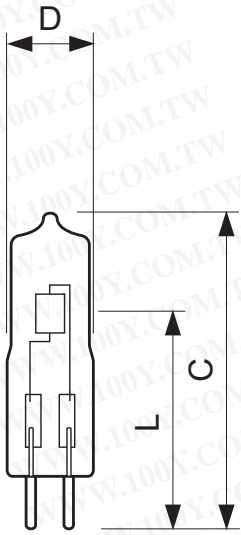

• Luminaire Design Requirements

Pinch Temperature	350 (max) C
Bulb Temperature	900 (max) C

• Product Dimensions

Overall Length C	44 (max) mm
Diameter D	12 (max) mm
Light Center Length L	30 mm

• Product Data

• Electrical Characteristics

Rated Wattage	35.0 W
Lamp Wattage	35 W
Lamp Wattage Technical	35 W
Power Factor	1 -
Voltage	12 V
Lamp Current	2.95 A
Dimmable	Yes

PHILIPS

Capsuline

Packs per outerbox 100
Bar code on pack - EAN1 8711500402189
Bar code on intermediate packing - EAN2 8711500416957

Bar code on outerbox - EAN3 8711500425775
Logistic code(s) - 12NC 924040317101
ILCOS code HSG/C/UB-35-12-GY6.35
Net weight per piece 2.300 gr

Dimensional drawing

GY6.35

Capsuline 35W GY6.35 12V CL 4000h 1CT