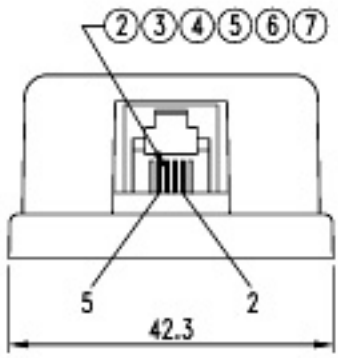

CUST: DWG NO.:

REVISION	DATE	APP.
△		
△		
△		

ADD SCREW: B6x20

US JACK 6P4C 3u"

ADD DUPLEX GLUE

勝特力材料 886-3-5753170  
 勝特力电子(上海) 86-21-54151736  
 勝特力电子(深圳) 86-755-83298787  
[Http://www.100y.com.tw](http://www.100y.com.tw)

UNSUFTED TOLERANCE: ± 0.5

PART	NAME	DESCRIPTION	QTY	COLOR	MATERIAL	VENDER	REMARK
8	ADD SCREW	B6x20	1		STEEL		
7	SCREW	3.5x8 WP	4		STEEL		
6	SPADE TERMINAL		4		BRASS		
5	WIRE	∅0.95±0.05/26AWG	5	BK,RD,GN,YL	PVC COPPER WIRE		
4	SPRING	∅0.45mm/PLATED 3u'	2		PHOSPHOROUS BRONZE		
3	CRIMP TERMINAL		2		BRASS		
2	623K		1	IVDRY	ABS		NEW TYPE
1	HOUSING		1	IVDRY	ABS		

ISSUE: A	TITLE: US jack to US plug with ADSL
SHEET: 1/1	SIZE: A4
SCALE 1:1	UNIT: MM
DRAW: CATHY	DATE: 10.01.04'
CHECK:	APPROVE:

CUSTOMER:	CUSTOMER P/N:
-----------	---------------