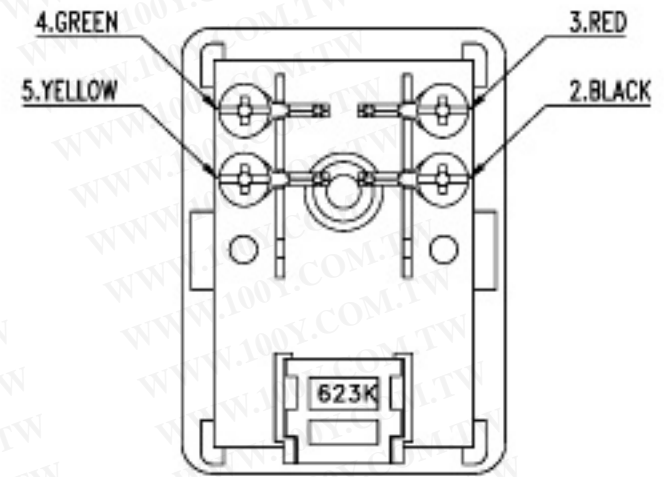

CUST: DWG NO.:

REVISION	DATE	APP.
△		
△		
△		

ADD SCREW: B6x20

US JACK 6P4C 3u"

ADD DUPLEX GLUE

勝特力材料 886-3-5753170  
 勝特力电子(上海) 86-21-54151736  
 勝特力电子(深圳) 86-755-83298787  
[Http://www.100y.com.tw](http://www.100y.com.tw)

UNSUFTED TOLERANCE: ± 0.5

PART	NAME	DESCRIPTION	QTY	COLOR	MATERIAL	VENDER	REMARK
8	ADD SCREW	B6x20	1		STEEL		
7	SCREW	3.5x8 WP	4		STEEL		
6	SPADE TERMINAL		4		BRASS		
5	WIRE	∅0.95±0.05/26AWG	5	BK,RD,GN,YL	PVC COPPER WIRE		
4	SPRING	∅0.45mm/PLATED 3u'	2		PHOSPHOROUS BRONZE		
3	CRIMP TERMINAL		2		BRASS		
2	623K		1	IVDRY	ABS		NEW TYPE
1	HOUSING		1	IVDRY	ABS		

ISSUE: A	TITLE: US jack to US plug with ADSL
SHEET: 1/1	SIZE: A4
SCALE 1:1	UNIT: MM
DRAW: CATHY	DATE: 10.01.04'
CHECK:	APPROVE:

CUSTOMER:	CUSTOMER P/N:
-----------	---------------