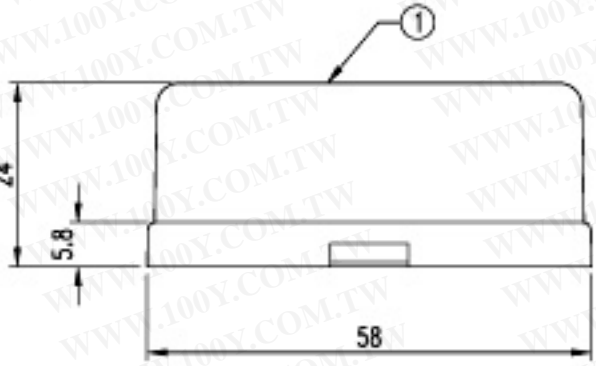

ADD DUPLEX GLUE

勝特力材料 886-3-5753170
勝特力电子(上海) 86-21-54151736
勝特力电子(深圳) 86-755-83298787
[Http://www.100y.com.tw](http://www.100y.com.tw)

UNSUFTED TOLERANCE: ± 0.5

PART	NAME	DESCRIPTION	QTY	COLOR	MATERIAL	VENDER	REMARK
8	ADD SCREW	B6x20	1		STEEL		
7	SCREW	3.5x8 WP	4		STEEL		
6	SPADE TERMINAL		4		BRASS		
5	WIRE	∅0.95±0.05/26AWG	5	BK,RD,GN,YL	PVC COPPER WIRE		
4	SPRING	∅0.45mm/PLATED 3u'	2		PHOSPHOROUS BRONZE		
3	CRIMP TERMINAL		2		BRASS		
2	623K		1	IVDRY	ABS		NEW TYPE
1	HOUSING		1	IVDRY	ABS		

ISSUE: A	TITLE: US jack to US plug with ADSL
SHEET: 1/1	SIZE: A4
SCALE 1:1	UNIT: MM
DRAW: CATHY	DATE: 10.01.04'
CHECK:	APPROVE:

CUSTOMER:	CUSTOMER P/N: