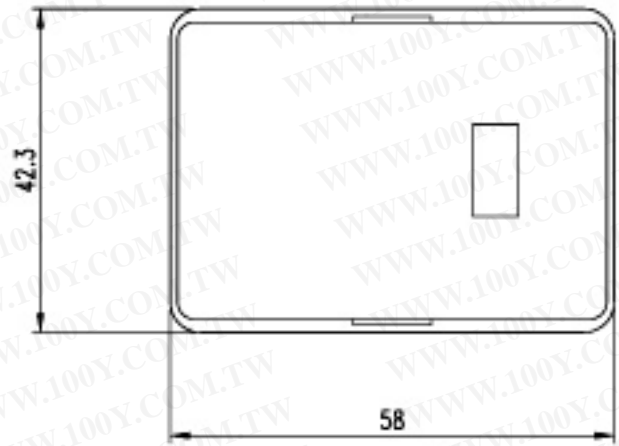

CUST: DWG NO.:

REVISION	DATE	APP.
△		
△		
△		

ADD SCREW: B6x20

US JACK 6P4C 3u"