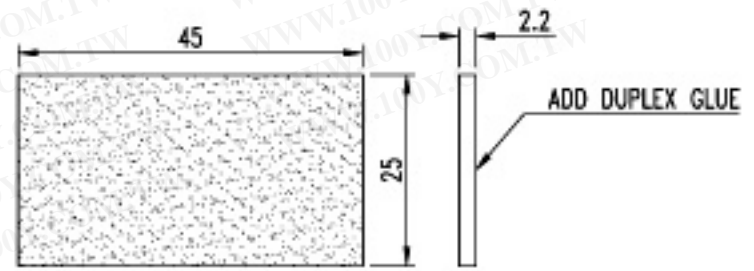

ADD DUPLEX GLUE

勝特力材料 886-3-5753170
勝特力电子(上海) 86-21-54151736
勝特力电子(深圳) 86-755-83298787
[Http://www.100y.com.tw](http://www.100y.com.tw)

UNSUFTED TOLERANCE: ± 0.5

PART	NAME	DESCRIPTION	QTY	COLOR	MATERIAL	VENDER	REMARK
8	ADD SCREW	B6x20	1		STEEL		
7	SCREW	3.5x8 WP	4		STEEL		
6	SPADE TERMINAL		4		BRASS		
5	WIRE	∅0.95±0.05/26AWG	5	BK,RD,GN,YL	PVC COPPER WIRE		
4	SPRING	∅0.45mm/PLATED 3u'	2		PHOSPHOROUS BRONZE		
3	CRIMP TERMINAL		2		BRASS		
2	623K		1	IVDRY	ABS		NEW TYPE
1	HOUSING		1	IVDRY	ABS		

ISSUE: A	TITLE: US jack to US plug with ADSL
SHEET: 1/1	SIZE: A4
SCALE 1:1	UNIT: MM
DRAW: CATHY	DATE: 10.01.04'
CHECK:	APPROVE:

CUSTOMER:	CUSTOMER P/N: