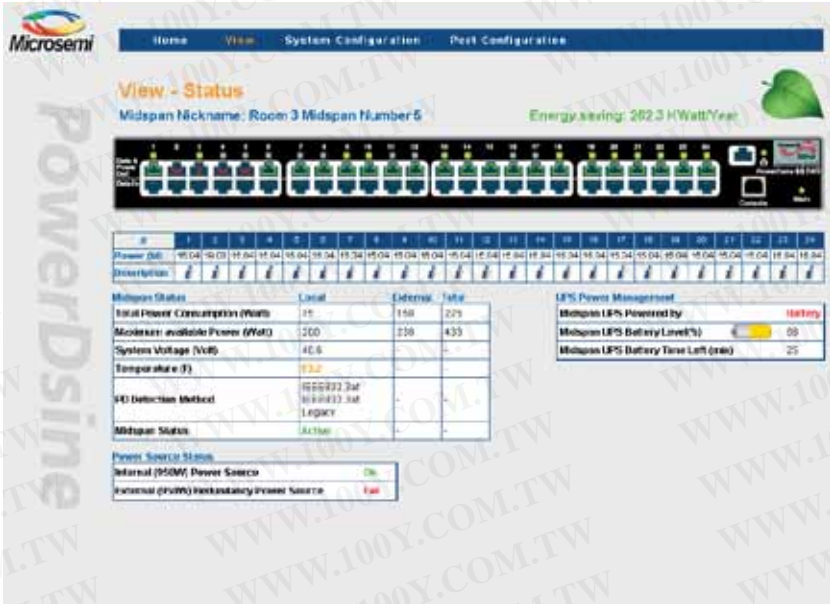

PowerView Pro Management

Highly secure Web-based/SNMP Remote Network Management System

- SNMPv3 and web-based management
- Supports both IPv4 and IPv6 addressing
- Comes standard in PD-6500 and PD-9500 families*
- Optional feature in PD-9000 family*
- Monitors statistics, usage, and availability
- Monitors battery life in UPS and manages flow to critical and non-critical devices
- Allows devices to be remotely rebooted
- Schedules on/off in periods of non-use as well as reboots to increase network efficiency and uptime

* Multiport devices only

勝特力材料 886-3-5753170
勝特力电子(上海) 86-21-34970699
勝特力电子(深圳) 86-755-83298787
[Http://www.100y.com.tw](http://www.100y.com.tw)