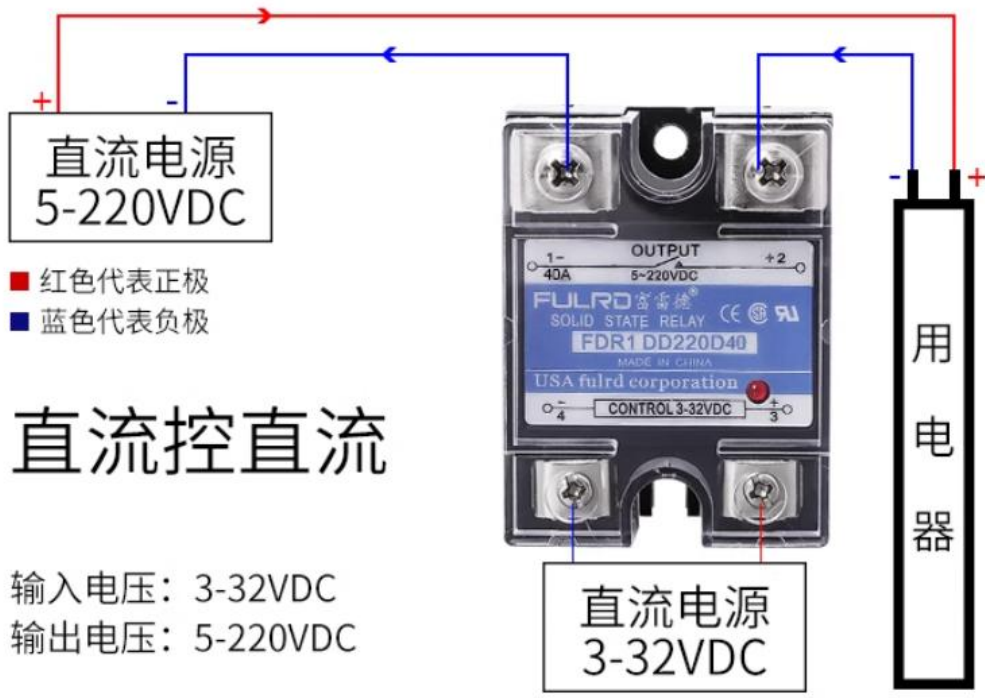

直流控直流

输入电压：3-32VDC
输出电压：5-220VDC