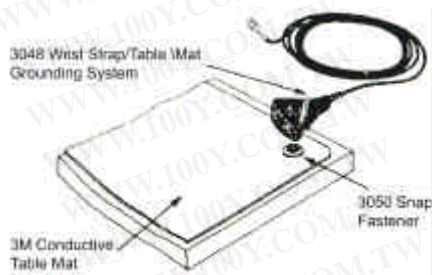

Grounding System for Wrist Strap/Table Mat. Easily snaps onto mats runners; grounds two standard wrist straps. Comes complete with ring connector and 15ft. (4,6m) Ground cord.

One 3048 Wrist Strap/Table Mat Grounding System

Two wrist straps can be connected to the 3048 Wrist Strap/Table Mat Grounding System. The 15 foot ground cord is connected directly to hard ground. Snapping the 3048 to either of the two connectors in the corners of the table mat provides reliable, common point grounding for the wrist straps and the table mat simultaneously.