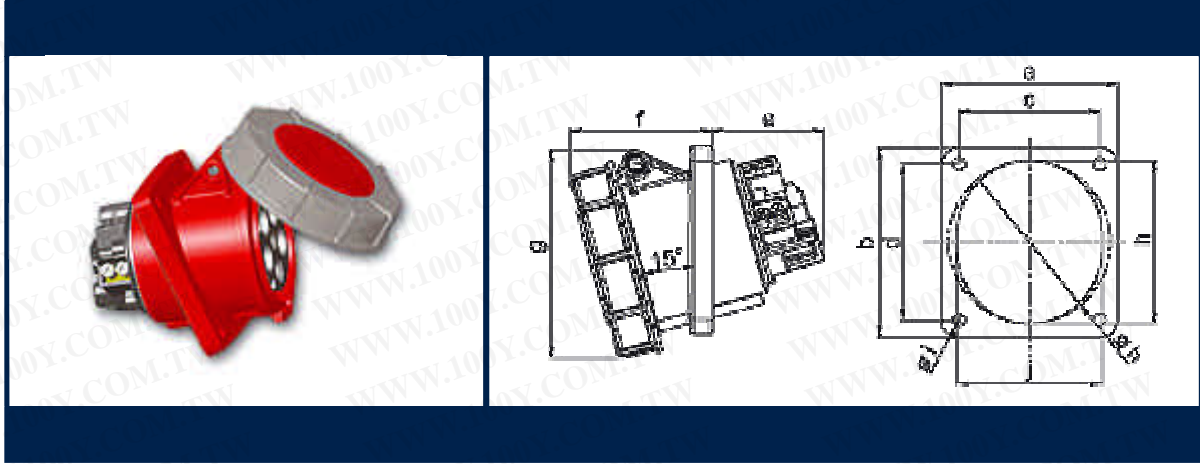

"Twist" Flanged socket sloping
IP67 watertight

- to order nickel-plated contacts please add a "v" e.g. 433-6v
- with lamellar contact
- to order with pilot contact please add a "5" e.g. 4335-6

Dimensions:

Ampere	63	63	63
Poles	3	4	5
Flange a	100	100	100
Flange b	112	112	112
Fix.center c	80	80	80
Fix.center d	88	88	88
e	64	64	64
f	80	80	80
h	119	119	119
j	92	92	92
i	7	7	7
g	82	82	82
Weight	498	529	675

Catalogue Numbers: