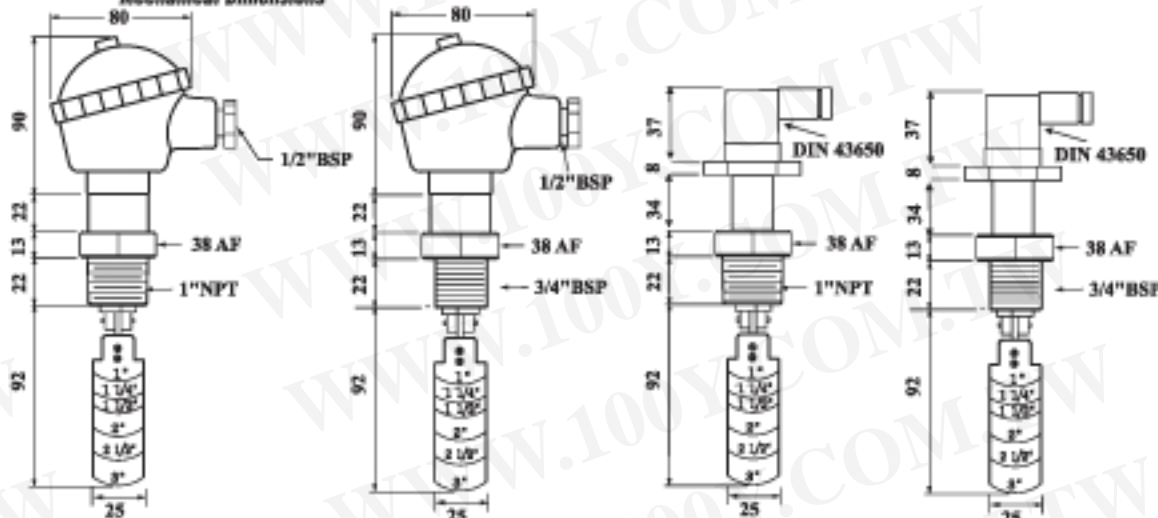

Mechanical Dimensions

勝特力材料 86-3-5753170
勝特力电子(上海) 86-21-34970699
勝特力电子(深圳) 86-755-83298787
[Http://www.100y.com.tw](http://www.100y.com.tw)