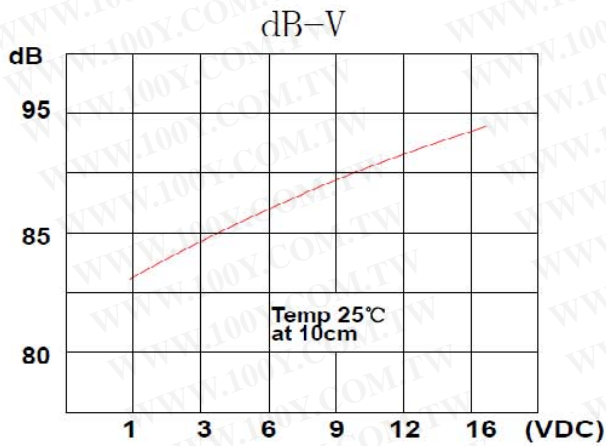

HPE-122 壓電式蜂鳴器 自激式

Rated Voltage(VDC)	12
Operating Voltage(VDC)	1 ~ 16
CurrentConsumption Max (mA)	8
SPL Min. (dB) at 10cm	85
Resonant Frequency(Hz)	4200±300
Operating Temperature(°C)	-20~+70
Storage Temperature(°C)	-30~+80
Tone	Continuous Sound
Material	PPO