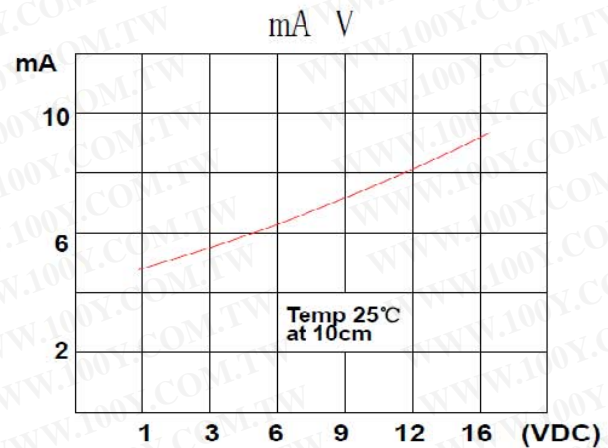

HPE-122 壓電式蜂鳴器 自激式

Rated Voltage(VDC)	12
Operating Voltage(VDC)	1 ~ 16
CurrentConsumption Max (mA)	8
SPL Min. (dB) at 10cm	85
Resonant Frequency(Hz)	4200±300
Operating Temperature(°C)	-20~+70
Storage Temperature(°C)	-30~+80
Tone	Continuous Sound
Material	PPO