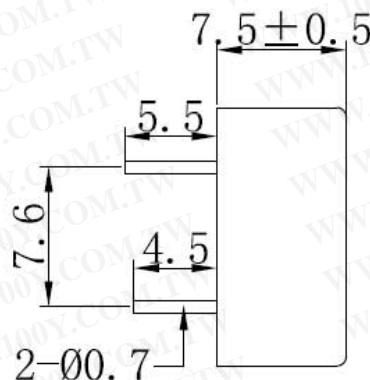

HPE-122 壓電式蜂鳴器 自激式

Rated Voltage(VDC)	12
Operating Voltage(VDC)	1 ~ 16
CurrentConsumption Max (mA)	8
SPL Min. (dB) at 10cm	85
Resonant Frequency(Hz)	4200±300
Operating Temperature(°C)	-20~+70
Storage Temperature(°C)	-30~+80
Tone	Continuous Sound
Material	PPO