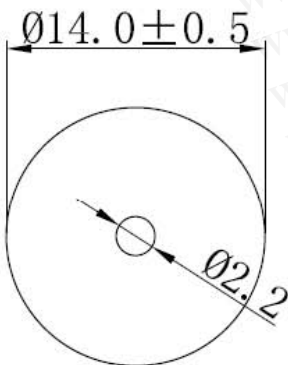

HPE-122 壓電式蜂鳴器 自激式

Rated Voltage(VDC)	12
Operating Voltage(VDC)	1 ~ 16
CurrentConsumption Max (mA)	8
SPL Min. (dB) at 10cm	85
Resonant Frequency(Hz)	4200±300
Operating Temperature(°C)	-20~+70
Storage Temperature(°C)	-30~+80
Tone	Continuous Sound
Material	PPO