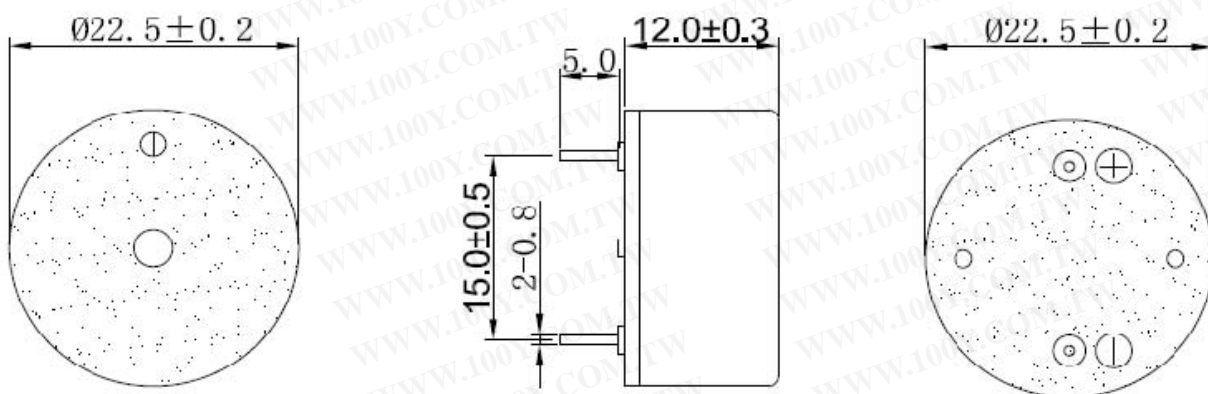

HPE-202-12V 壓電式蜂鳴器 (自激式)

Rated Voltage(VDC)	12
Operating Voltage(VDC)	8 ~ 16
CurrentConsumption Max (mA)	8
SPL Min. (dB) at 30cm	85
Resonant Frequency(Hz)	3800±300
Operating Temperature(°C)	-20~+70
Storage Temperature(°C)	-30~+80
Tone	Continuous Sound
Material	ABS