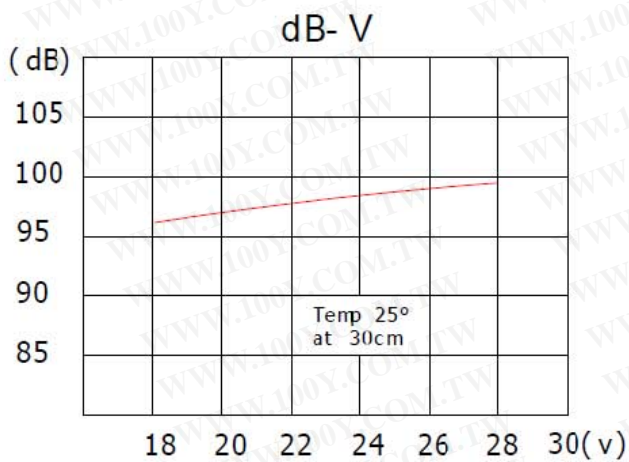

HPE-202-12V 壓電式蜂鳴器 (自激式)

Rated Voltage(VDC)	12
Operating Voltage(VDC)	8 ~ 16
CurrentConsumption Max (mA)	8
SPL Min. (dB) at 30cm	85
Resonant Frequency(Hz)	3800±300
Operating Temperature(°C)	-20~+70
Storage Temperature(°C)	-30~+80
Tone	Continuous Sound
Material	ABS