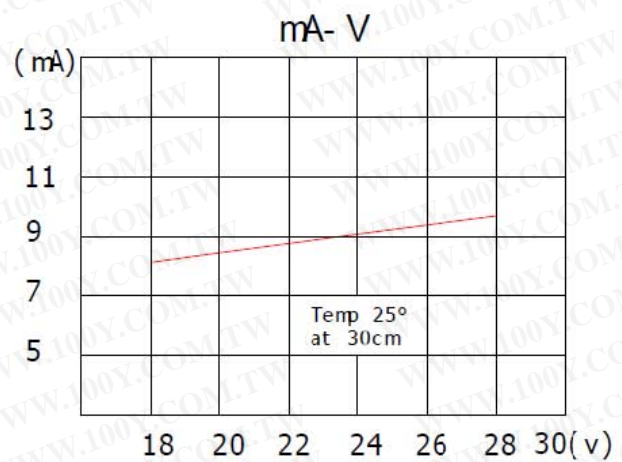

HPE-202-12V 壓電式蜂鳴器 (自激式)

Rated Voltage(VDC)	12
Operating Voltage(VDC)	8 ~ 16
CurrentConsumption Max (mA)	8
SPL Min. (dB) at 30cm	85
Resonant Frequency(Hz)	3800±300
Operating Temperature(°C)	-20~+70
Storage Temperature(°C)	-30~+80
Tone	Continuous Sound
Material	ABS