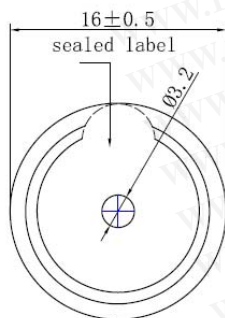

HS-1612A 電磁式蜂鳴器 自激式

Rated Voltage(VDC)	12
Operating Voltage(VDC)	8 ~ 16
CurrentConsumption Max (mA)	40
SPL Min. (dB) at 10cm	90
Resonant Frequency(Hz)	2300±300
Operating Temperature(°C)	-20~+70
Storage Temperature(°C)	-30~+80
Tone	Continuous Sound
Material	PPO