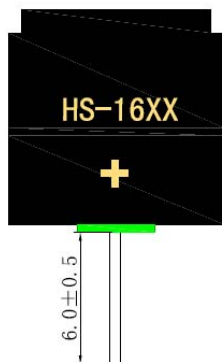

HS-1612A 電磁式蜂鳴器 自激式

Rated Voltage(VDC)	12
Operating Voltage(VDC)	8 ~ 16
CurrentConsumption Max (mA)	40
SPL Min. (dB) at 10cm	90
Resonant Frequency(Hz)	2300±300
Operating Temperature(°C)	-20~+70
Storage Temperature(°C)	-30~+80
Tone	Continuous Sound
Material	PPO