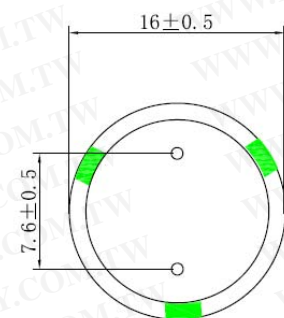

HS-1612A 電磁式蜂鳴器 自激式

Rated Voltage(VDC)	12
Operating Voltage(VDC)	8 ~ 16
CurrentConsumption Max (mA)	40
SPL Min. (dB) at 10cm	90
Resonant Frequency(Hz)	2300±300
Operating Temperature(°C)	-20~+70
Storage Temperature(°C)	-30~+80
Tone	Continuous Sound
Material	PPO