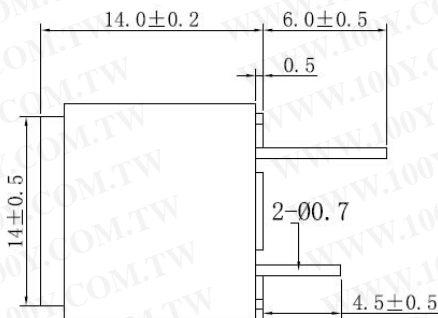

HS-1612A 電磁式蜂鳴器 自激式

Rated Voltage(VDC)	12
Operating Voltage(VDC)	8 ~ 16
CurrentConsumption Max (mA)	40
SPL Min. (dB) at 10cm	90
Resonant Frequency(Hz)	2300±300
Operating Temperature(°C)	-20~+70
Storage Temperature(°C)	-30~+80
Tone	Continuous Sound
Material	PPO