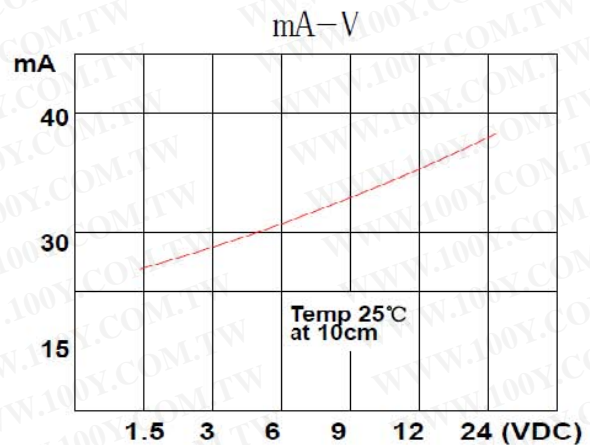

HS-1612A 電磁式蜂鳴器 自激式

Rated Voltage(VDC)	12
Operating Voltage(VDC)	8 ~ 16
CurrentConsumption Max (mA)	40
SPL Min. (dB) at 10cm	90
Resonant Frequency(Hz)	2300±300
Operating Temperature(°C)	-20~+70
Storage Temperature(°C)	-30~+80
Tone	Continuous Sound
Material	PPO