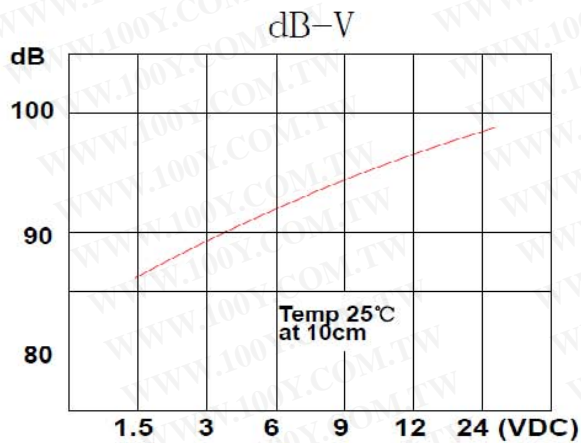

HS-1612A 電磁式蜂鳴器 自激式

Rated Voltage(VDC)	12
Operating Voltage(VDC)	8 ~ 16
CurrentConsumption Max (mA)	40
SPL Min. (dB) at 10cm	90
Resonant Frequency(Hz)	2300±300
Operating Temperature(°C)	-20~+70
Storage Temperature(°C)	-30~+80
Tone	Continuous Sound
Material	PPO