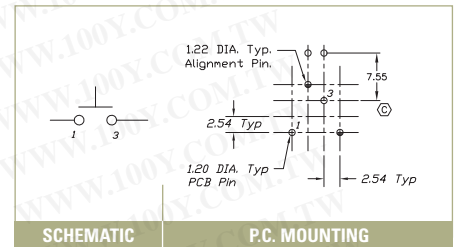

DIP SWITCHES

KEYLOCK SWITCHES

320.04

ROTARY SWITCHES

DETECTOR SWITCHES

CAP OPTIONS

320.22

320.2