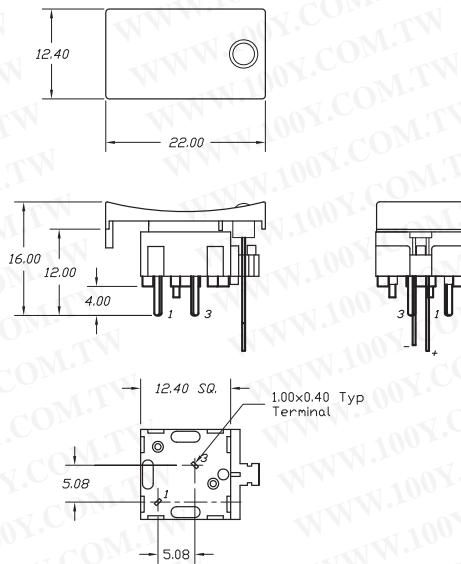

DIP SWITCHES

KEYLOCK SWITCHES

320.04

ROTARY SWITCHES

DETECTOR SWITCHES

CAP OPTIONS

320.22

320.2