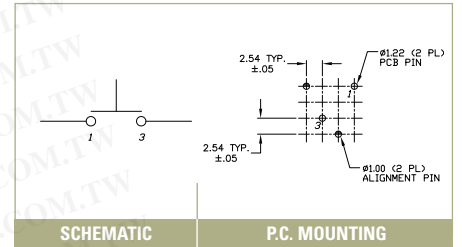

DIP SWITCHES

KEYLOCK SWITCHES

320.04

ROTARY SWITCHES

DETECTOR SWITCHES

CAP OPTIONS

320.22

320.2