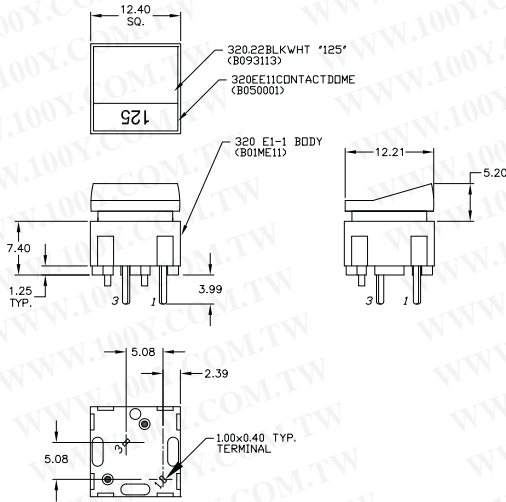

DIP SWITCHES

KEYLOCK SWITCHES

320.04

ROTARY SWITCHES

DETECTOR SWITCHES

CAP OPTIONS

320.22

320.2