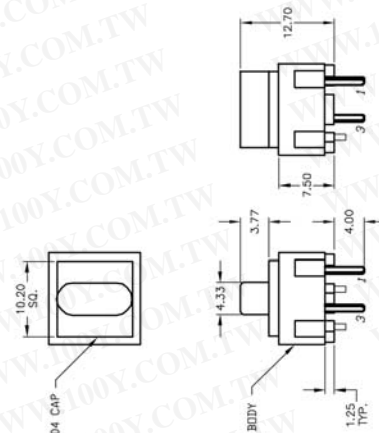

DIP SWITCHES

KEYLOCK SWITCHES

320.04

ROTARY SWITCHES

DETECTOR SWITCHES

CAP OPTIONS

320.22

320.2