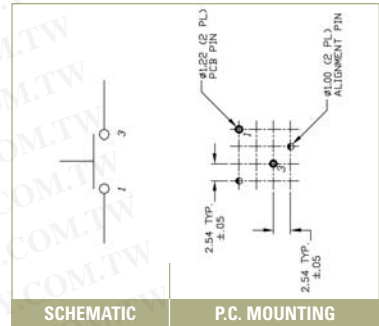

DIP SWITCHES

KEYLOCK SWITCHES

320.04

ROTARY SWITCHES

DETECTOR SWITCHES

CAP OPTIONS

320.22

320.2