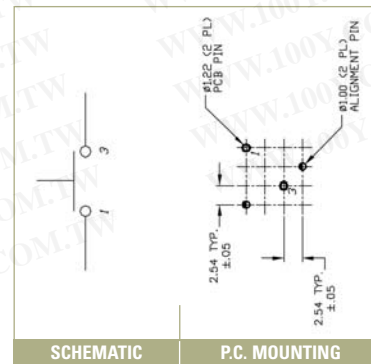

Example Ordering Number
 320.08-E1-1-YEL

*Note: Assembled using the 320.02 plunger cap.

Specifications subject to change without notice.

320

SERIES 320 SWITCHES

TACT SWITCHES

TACT SWITCHES

320.01