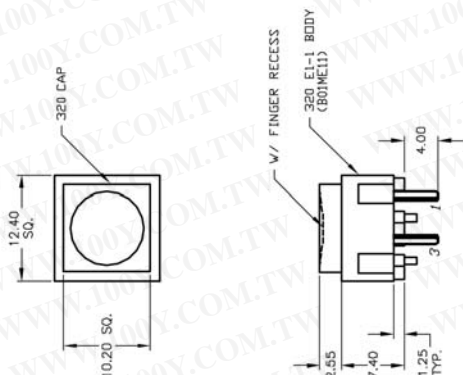

Example Ordering Number
 320.08-E1-1-YEL

*Note: Assembled using the 320.02 plunger cap.

Specifications subject to change without notice.

320

SERIES 320 SWITCHES

TACT SWITCHES

TACT SWITCHES

320.01