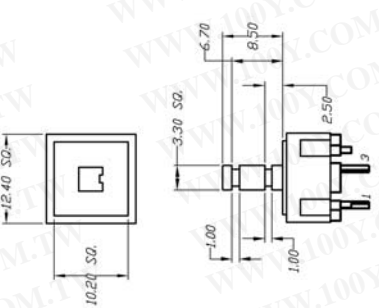

DIP SWITCHES

KEYLOCK SWITCHES

320.04

ROTARY SWITCHES

DETECTOR SWITCHES

CAP OPTIONS

320.22

320.2