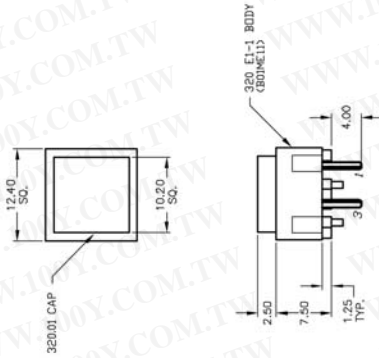

DIP SWITCHES

KEYLOCK SWITCHES

320.04

ROTARY SWITCHES

DETECTOR SWITCHES

CAP OPTIONS

320.22

320.2