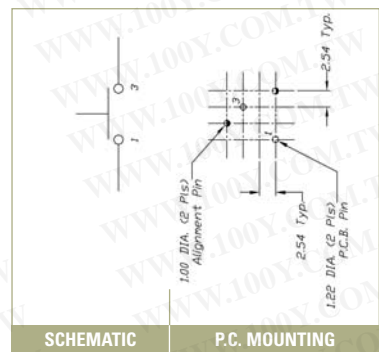

DIP SWITCHES

KEYLOCK SWITCHES

320.04

ROTARY SWITCHES

DETECTOR SWITCHES

CAP OPTIONS

320.22

320.2