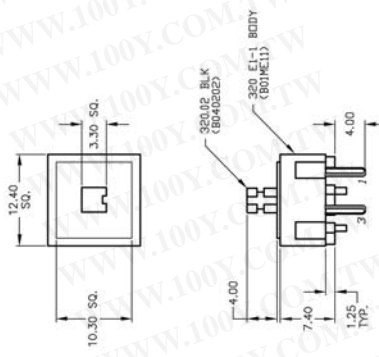

DIP SWITCHES

KEYLOCK SWITCHES

320.04

ROTARY SWITCHES

DETECTOR SWITCHES

CAP OPTIONS

320.22

320.2