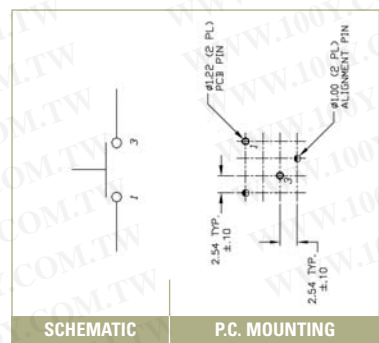

DIP SWITCHES

KEYLOCK SWITCHES

320.04

ROTARY SWITCHES

DETECTOR SWITCHES

CAP OPTIONS

320.22

320.2