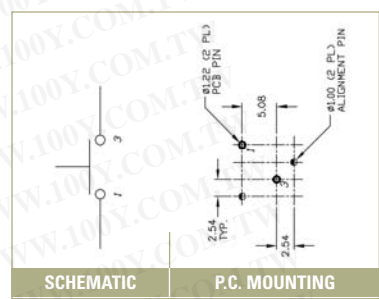

DIP SWITCHES

KEYLOCK SWITCHES

320.04

ROTARY SWITCHES

DETECTOR SWITCHES

CAP OPTIONS

320.22

320.2