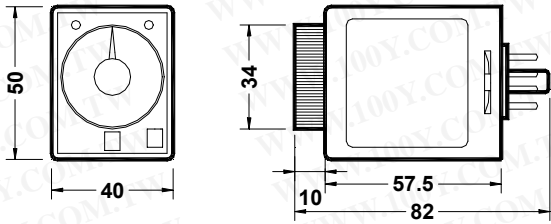

ORDERING INFORMATION 訂購說明

Ex. AH3 **B** **A220**

Timer type 型式	Timer range 時間範圍		Operating voltage 電壓範圍
A:AH3-A B:AH3-B C:AH3-C D:AH3-D	A	1S/10S/1M/10M	D12: DC12V D24: DC24V D48: DC48V
	B	3S/30S/3M/30M	A12: AC12V A24: AC24V
	C	6S/60S/6M/60M	A110: AC110V A220: AC220V
	D	1M/10M/1H/10H	A240: AC240V A380: AC380V
			A440: AC440V

SPECIFICATIONS & CHARACTERISTICS 規格 & 特性

Type 型式	AH3-A	AH3-B	AH3-C	AH3-D
Rate operation voltage 額定電壓	DC: 12V/24V/48V AC: 12V/24V/110V/220V/240V/380V/440V			
Operating voltage range 電壓使用範圍	DC: 85%~110% AC: 80%~110%			
Rated frequency 額定頻率	AC: 50~60Hz			
Rated power consumption 額定功率消耗	About: 2VA			
Rated control capacity 輸出容量	DC: 5A 28VDC AC: 5A 250VAC P.F.=1			
Setting accuracy 設定誤差	± 10%			
Reset time 復歸時間	Less than 0.1s			
Life 壽命	Mechanical 機械		5000000	
	Electrical 電氣		100000	
Output arrangement 輸出方式	Timed-out 1 form C ◦ Instantaneous 1 form C / Timed-out 2 form C			
Max. temperature rise 最大溫升	55 deg.			
Ambient temperature 周圍溫度	-10°C to +65°C 但不結冰結露 But no ice			
Ambient humidity 周圍溼度	Max. 85% RH			
Weight 重量	About 180g			

AH3-A/AH3-B/AH3-C/AH3-D

DIMENSIONS 规格尺寸

AH3-□

AH3-□ + Y-40

AH3-□ + PF085A

AH3-□ + US-08

AH3-□ + P3G-08

INSERT HOLE