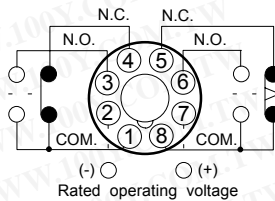

ORDERING INFORMATION 訂購說明

Ex. AH3 **B** **A220**

Timer type 型式	Timer range 時間範圍		Operating voltage 電壓範圍
A:AH3-A B:AH3-B C:AH3-C D:AH3-D	A	1S/10S/1M/10M	D12: DC12V D24: DC24V D48: DC48V
	B	3S/30S/3M/30M	A12: AC12V A24: AC24V
	C	6S/60S/6M/60M	A110: AC110V A220: AC220V
	D	1M/10M/1H/10H	A240: AC240V A380: AC380V
			A440: AC440V

AH3-A/AH3-B/AH3-C/AH3-D

DIMENSIONS 规格尺寸

AH3-□

AH3-□ + Y-40

AH3-□ + PF085A

AH3-□ + US-08

AH3-□ + P3G-08

INSERT HOLE

OPERATION 操作方式

Mode A

Mode B

COM : Common terminal
 N.C. : Normally closed contact
 N.O. : Normally open contact
 ● ▲ : Timed out contact
 ○ ○ : Instantaneous contact

- NOTE:
- Set time should be greater than min. operation time.
 - Once power is cut off or timing operation is completed, power off time is needed to start the operation again.
 - Do not change the set time during operation.
 - When changing set time, cut off power and set the time.