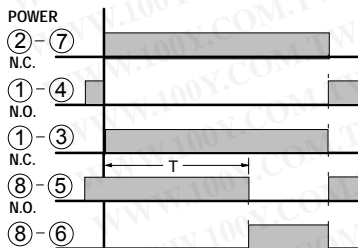

Mode B

COM : Common terminal
N.C. : Normally closed contact
N.O. : Normally open contact
● ▲ : Timed out contact
○ ○ : Instantaneous contact

1. NOTE:
2. Set time should be greater than min. operation time.
   - Once power is cut off or timing operation is completed, power off time is needed to start the operation again.
   - Do not change the set time during operation.
   - When changing set time, cut off power and set the time.

勝特力材料 886-3-5753170
勝特力电子(上海) 86-21-34970699
勝特力电子(深圳) 86-755-83298787
[Http://www.100y.com.tw](http://www.100y.com.tw)