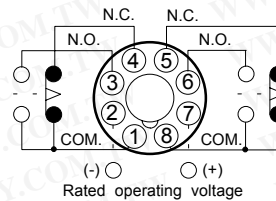

ORDERING INFORMATION 訂購說明

Ex. AH3 **B** **A220**

Timer type 型式	Timer range 時間範圍		Operating voltage 電壓範圍
A:AH3-A B:AH3-B C:AH3-C D:AH3-D	A	1S/10S/1M/10M	D12: DC12V D24: DC24V D48: DC48V
	B	3S/30S/3M/30M	A12: AC12V A24: AC24V
	C	6S/60S/6M/60M	A110: AC110V A220: AC220V
	D	1M/10M/1H/10H	A240: AC240V A380: AC380V
			A440: AC440V

AH3-A/AH3-B/AH3-C/AH3-D

DIMENSIONS 规格尺寸

AH3-□

AH3-□ + Y-40

AH3-□ + PF085A

AH3-□ + US-08

AH3-□ + P3G-08

INSERT HOLE

OPERATION 操作方式

Mode A

Mode B

COM : Common terminal
 N.C. : Normally closed contact
 N.O. : Normally open contact
 ● ▲ : Timed out contact
 ○ ○ : Instantaneous contact

- NOTE:
- Set time should be greater than min. operation time.
 - Once power is cut off or timing operation is completed, power off time is needed to start the operation again.
 - Do not change the set time during operation.
 - When changing set time, cut off power and set the time.