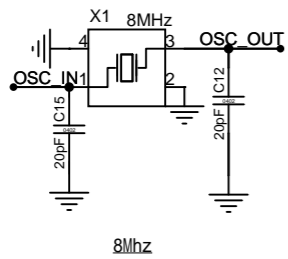

保险丝损坏, SB2需要短接
The fuse is damaged and SB2 needs to be shorted

8Mhz

胜特力電材超市-龍山店 886-3-5773766
胜特力電材超市-光復店 886-3-5729570
胜特力电子(上海) 86-21-34970699
胜特力电子(深圳) 86-755-83298787
<http://www.100y.com.tw>