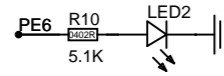

TYPEC-304-BCP16

Type-C接口  
Type-C interface

保险丝损坏, SB2需要短接  
The fuse is damaged and SB2 needs to be shorted

电源  
Power

用户按键  
User KEY

指示灯  
Indicator Light

BOOT 设置  
BOOT Settings

复位电路  
Reset circuit