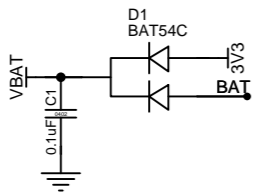

TYPEC-304-BCP16

Type-C接口  
Type-C interface

保险丝损坏, SB2需要短接  
The fuse is damaged and SB2 needs to be shorted

电源  
Power

用户按键  
User KEY

指示灯  
Indicator Light

BOOT 设置  
BOOT Settings

复位电路  
Reset circuit