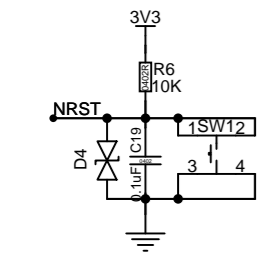

TYPEC-304-BCP16

Type-C接口  
Type-C interface

保险丝损坏, SB2需要短接  
The fuse is damaged and SB2 needs to be shorted

电源  
Power

用户按键  
User KEY

指示灯  
Indicator Light

BOOT 设置  
BOOT Settings

复位电路  
Reset circuit