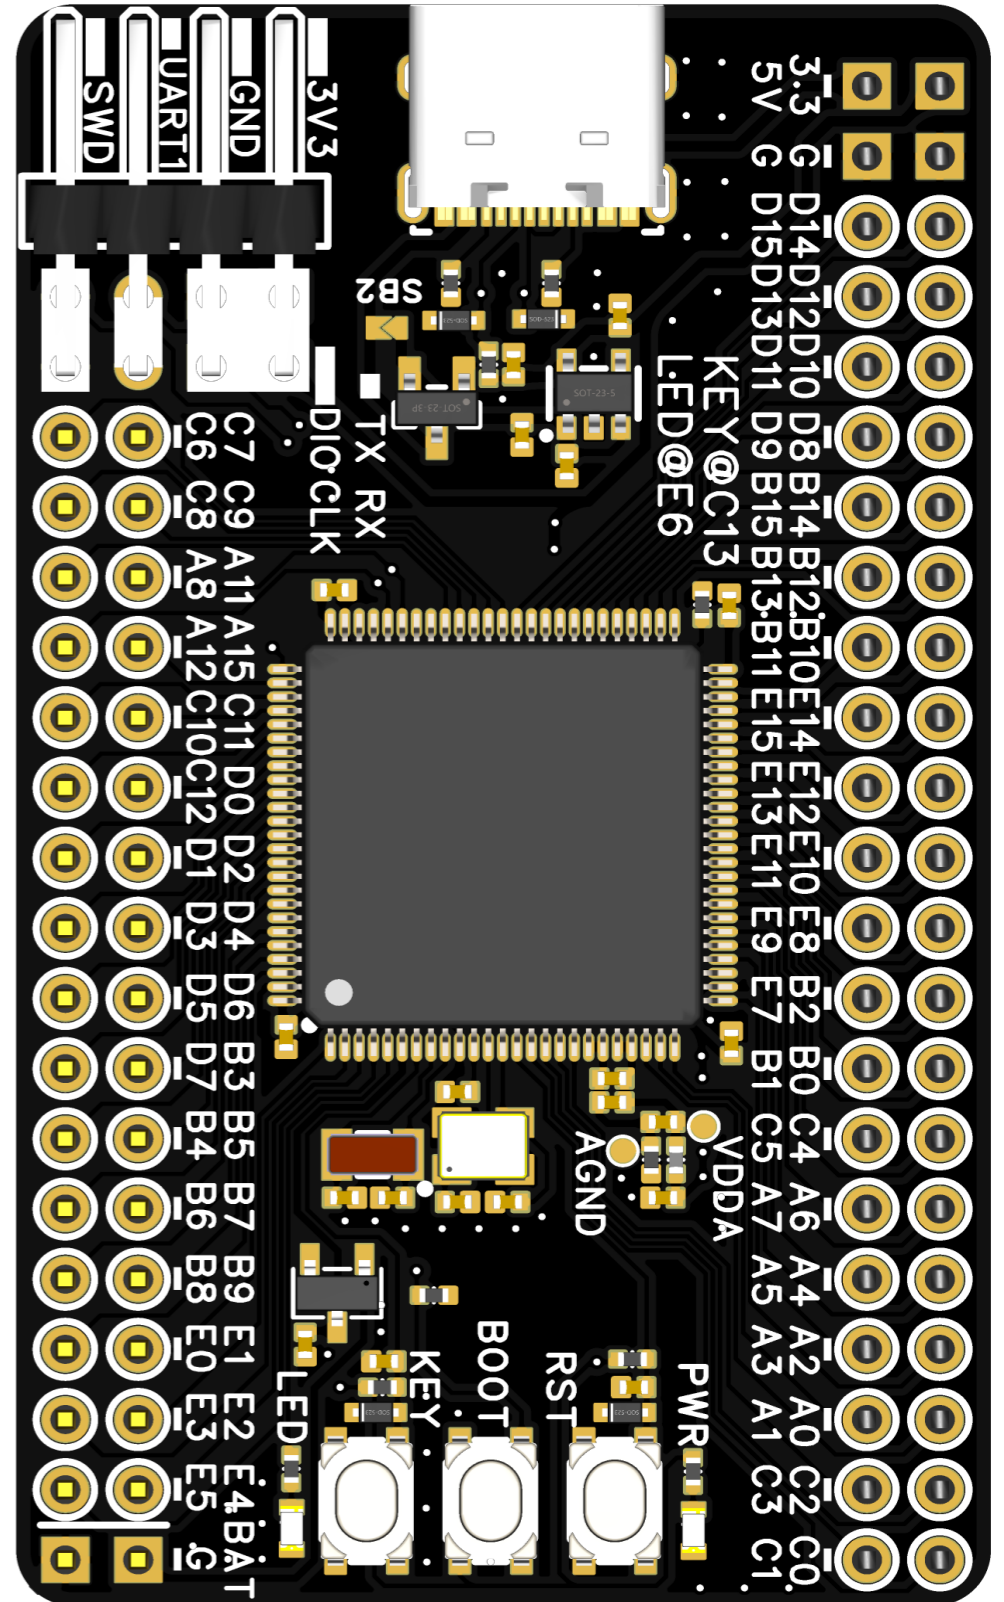

34mm*58mm

胜特力電材超市-龍山店 886-3-5773766
胜特力電材超市-光復店 886-3-5729570
胜特力电子(上海) 86-21-34970699
胜特力电子(深圳) 86-755-83298787
<http://www.100y.com.tw>