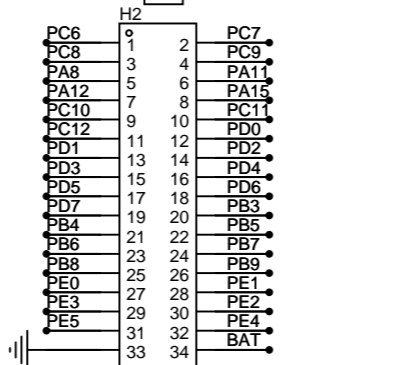

34mm*58mm

胜特力電材超市-龍山店 886-3-5773766
胜特力電材超市-光復店 886-3-5729570
胜特力电子(上海) 86-21-34970699
胜特力电子(深圳) 86-755-83298787
<http://www.100y.com.tw>