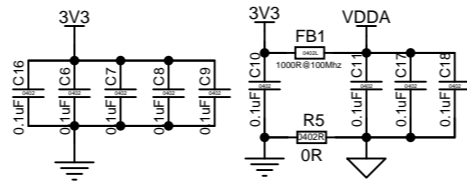

TYPEC-304-BCP16

Type-C接口  
Type-C interface

保险丝损坏, SB2需要短接  
The fuse is damaged and SB2 needs to be shorted

电源  
Power

用户按键  
User KEY

指示灯  
Indicator Light

BOOT 设置  
BOOT Settings

复位电路  
Reset circuit