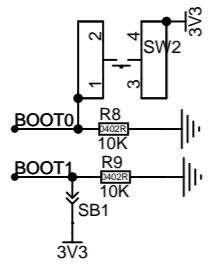

TYPEC-304-BCP16

Type-C接口  
Type-C interface

保险丝损坏, SB2需要短接  
The fuse is damaged and SB2 needs to be shorted

电源  
Power

用户按键  
User KEY

指示灯  
Indicator Light

BOOT 设置  
BOOT Settings

复位电路  
Reset circuit