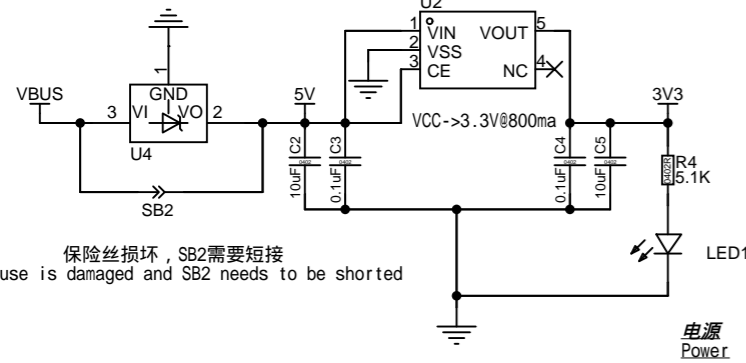

TYPEC-304-BCP16

Type-C接口  
Type-C interface

保险丝损坏, SB2需要短接  
The fuse is damaged and SB2 needs to be shorted

电源  
Power

用户按键  
User KEY

指示灯  
Indicator Light

BOOT 设置  
BOOT Settings

复位电路  
Reset circuit