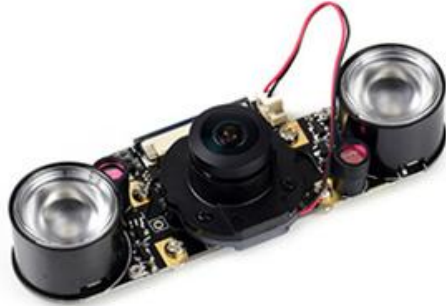

IMX219-160 IR-CUT Camera

自带红外补光灯