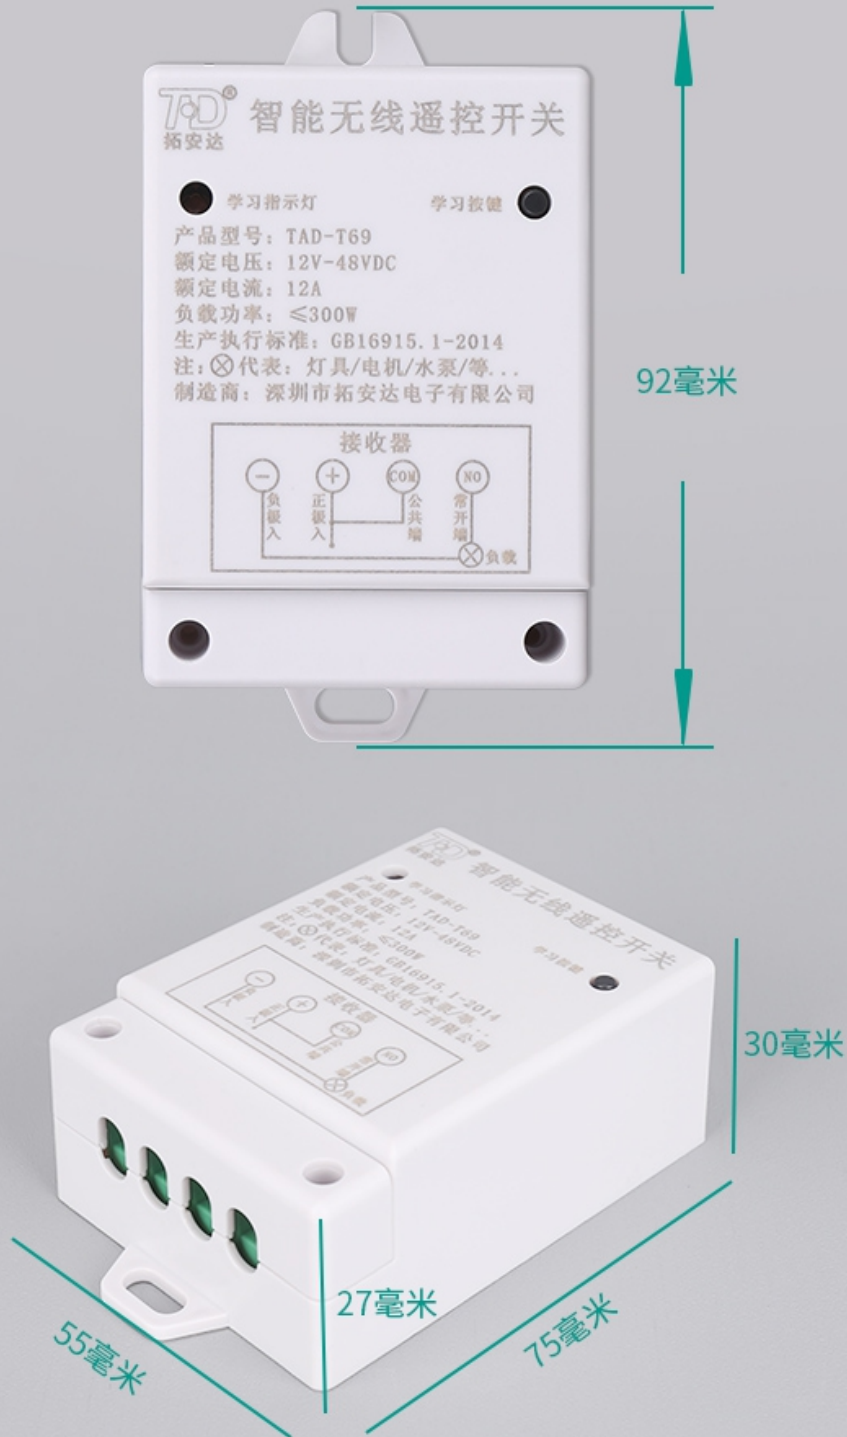

点动

1+M短接。用'开'按键控制，按住接通，松开关闭，'关'按键失效。

互锁

不短接。用两个按键控制，按'开'接通，按'关'关闭。

产品尺寸

The implementation of Infrared (IR) radiation in heated greenhouses possesses the advantage of high directional control and focused compensation of energy losses, appropriate