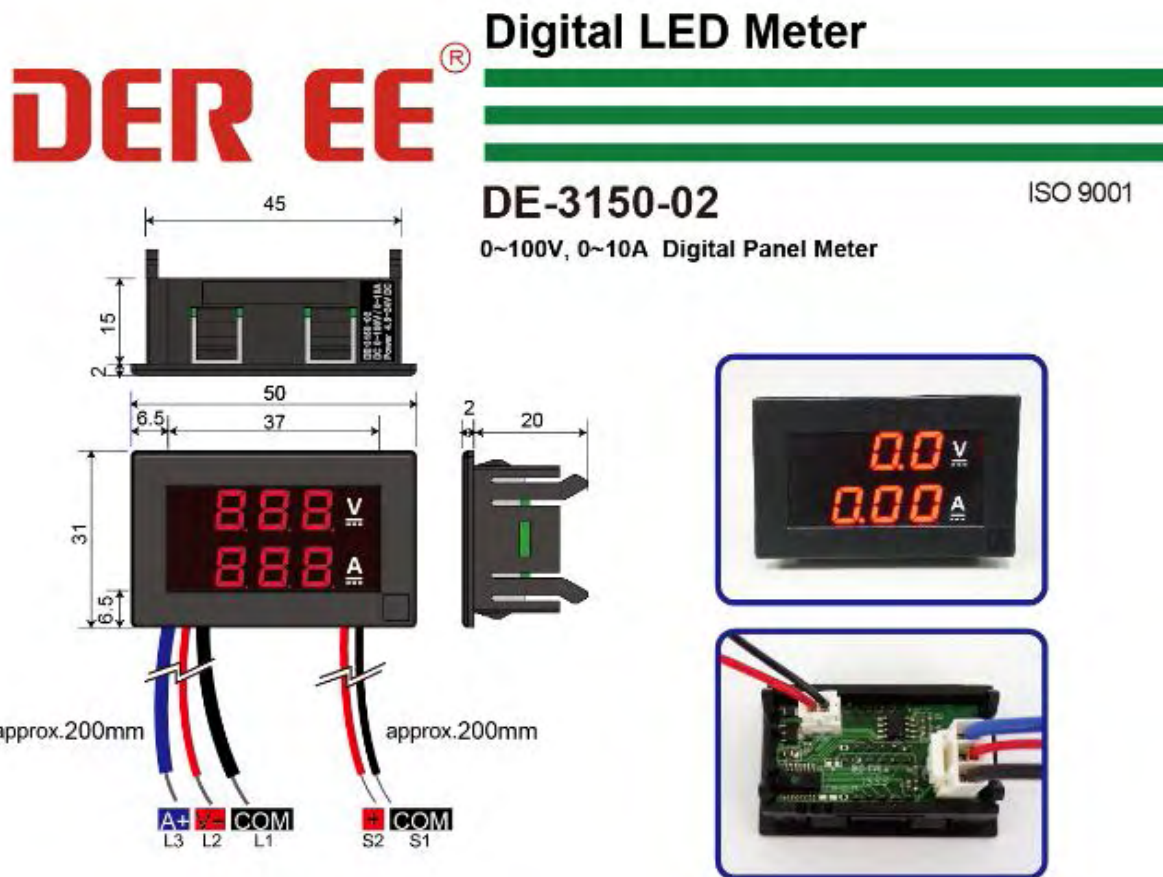

DEREE_DE-3150

LED 錶頭 DC0-100V

勝特力電材超市-龍山店 886-3-5773766
勝特力電材超市-光復店 886-3-5729570
勝特力電子(上海) 86-21-34970699
勝特力電子(深圳) 86-755-83298787
<http://www.100y.com.tw>

Specification

* Display:

LED Type

3 digits (999) Dual display (Red)

digit height 0.28" (7.1mm)