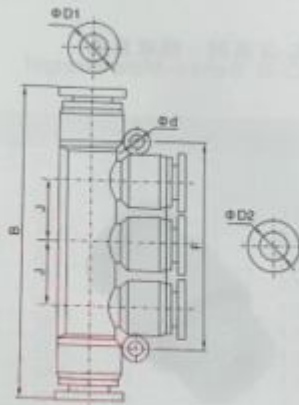

SPWG 系列—五通变径  
 SPWG Series-Different Diameter Union Triple

英制接管 Inch Pipe	公制接管 Metric Pipe	$\phi D1$	$\phi D2$	B	F	J	$\phi d$
SPWG1/4-5/32	SPWG6-4	6	4	69	43.5	13.5	3.5
SPWG5/16-1/4	SPWG8-6	8	6	80.5	55	17.5	4
SPWG3/8-5/16	SPWG10-8	10	8	93	62	19.5	4
SPWG1/2-3/8	SPWG12-10	12	10	103	69.5	22	5
SPWG5/16-5/32	SPWG8-4	8	4	80.5	55	17.5	4
SPWG3/8-1/4	SPWG10-6	10	6	93	62	19.5	4
SPWG1/2-5/16	SPWG12-8	12	8	103	69.5	22	5